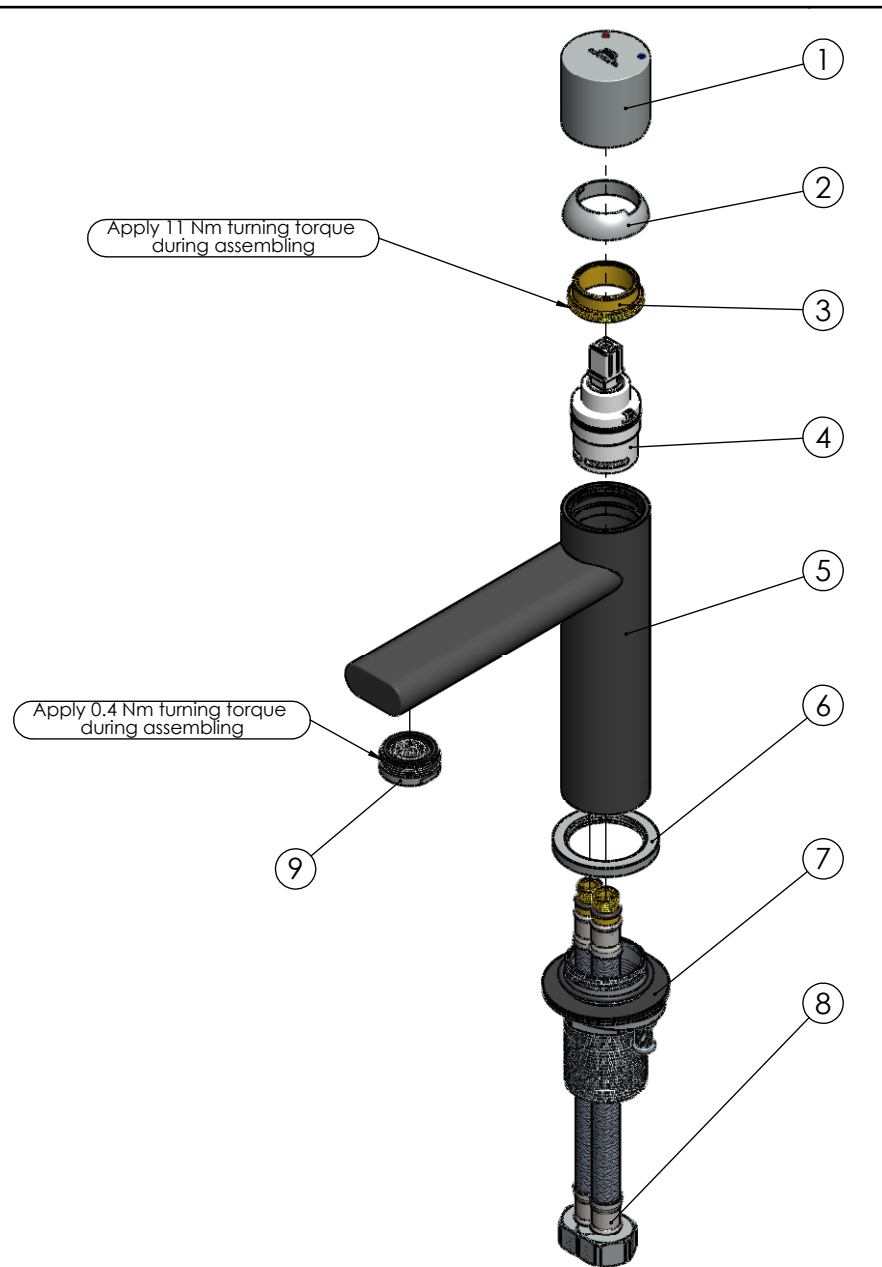

RUBINETA

Product name: **Faucet Etna-18 (BK)**

Product Code: **ET80068**

ITEM NO.	PART CODE	NAME	QUANTITY
1	631063	Handle Etna-18	1
2	636265	Cartridge cover Etna-18	1
3	636266	Cartridge nut Etna-18	1
4	634050	Cartridge 25mm Citec with upper o-ring (white)	1
5	635445	Body Etna-18 (BK)	1
6	636050	Base nut for Etna-18	1
7	637111	Fixing set Etna-18	1
8	46381060	FLISTEX M10xF12-L060 Flex faucet's connector	2
9	636825	Aerator M24x1 Neoperl SHORTY HC white	1