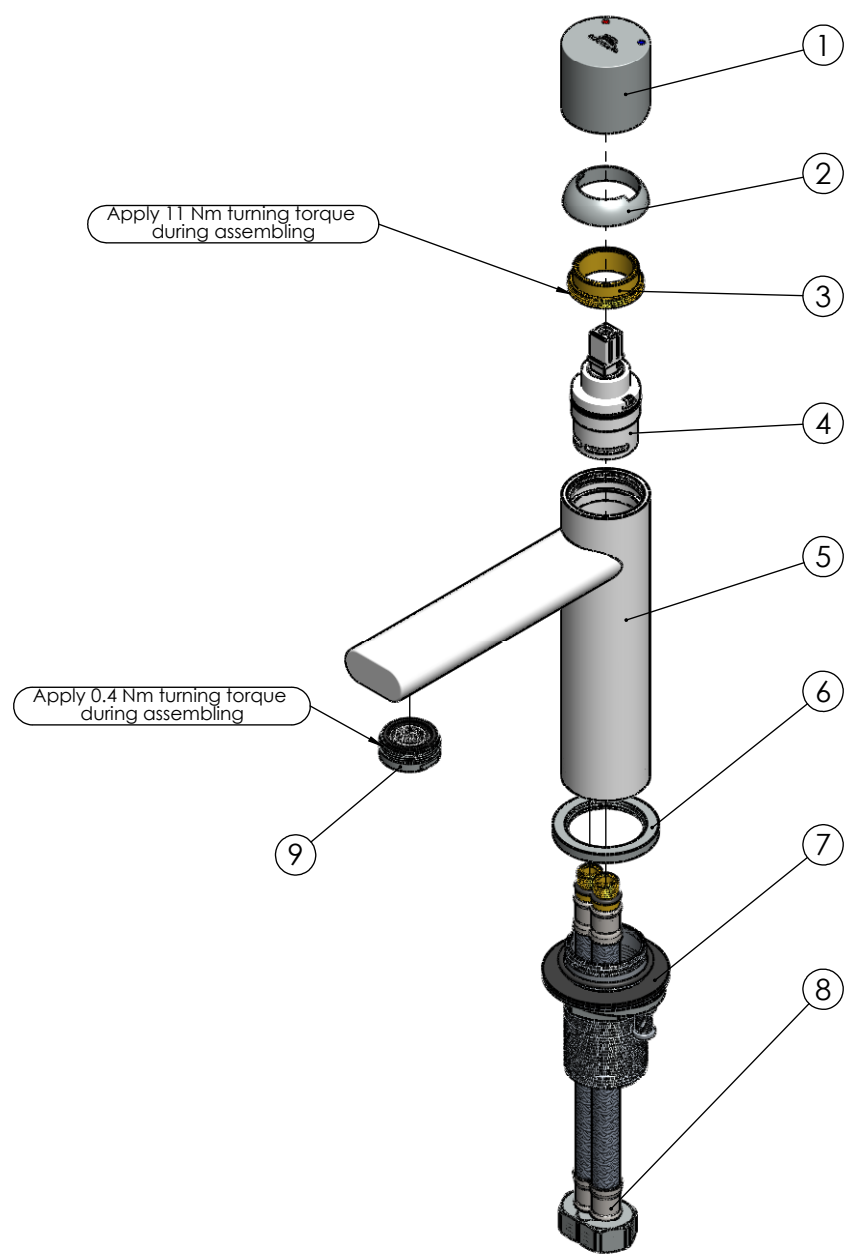

RUBINETA

Product name: **Faucet Etna-18 (WT)**
Product Code: **ET80078**

ITEM NO.	PART CODE	NAME	QUANTITY
1	631063	Handle Etna-18	1
2	636265	Cartridge cover Etna-18	1
3	636266	Cartridge nut Etna-18	1
4	634050	Cartridge 25mm Citec with upper o-ring (white)	1
5	635447	Body Etna-18 (WT)	1
6	636050	Base nut for Etna-18	1
7	637111	Fixing set Etna-18	1
8	46381060	FLISTEX M10xF12-L060 Flex faucet's connector	2
9	636825	Aerator M24x1 Neoperl SHORTY HC white	1