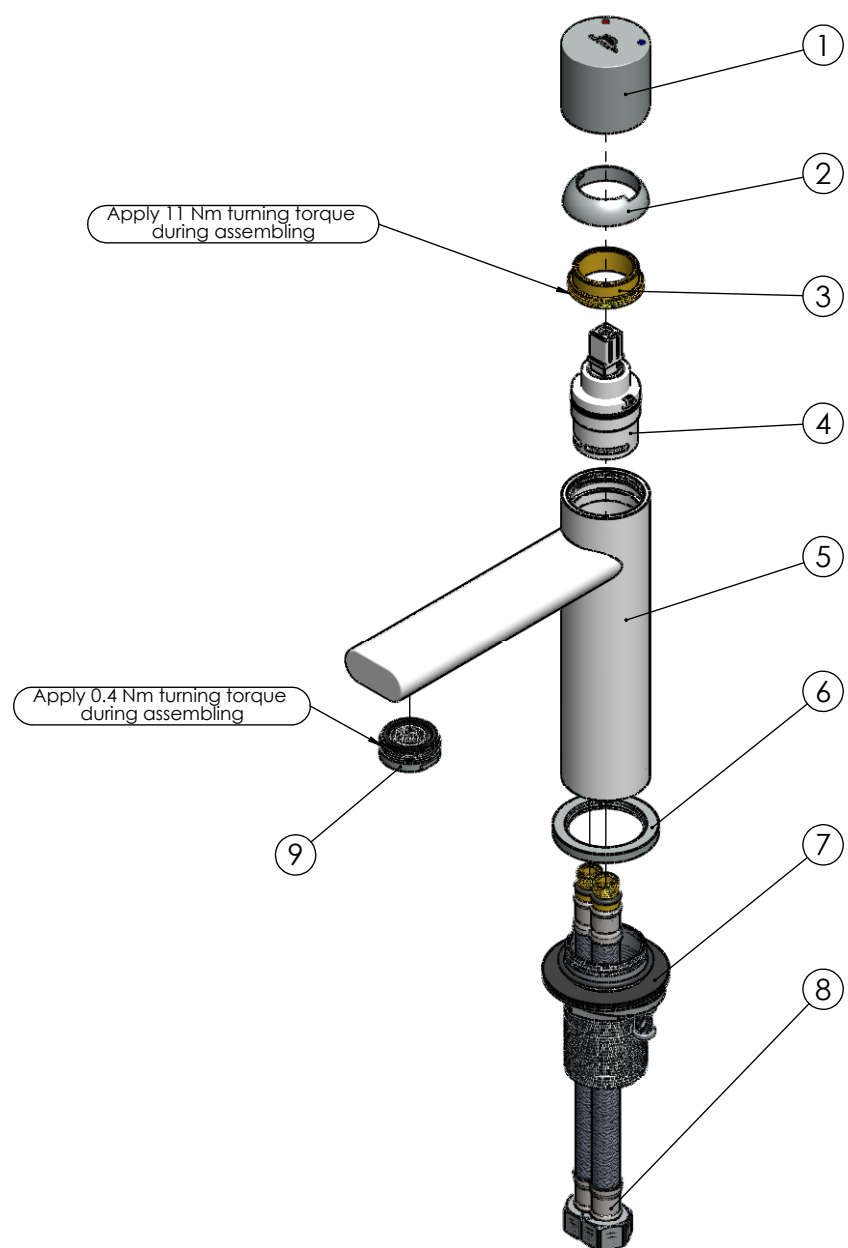

RUBINETA

Product name: **Faucet Etna-18 (WT) (3/8)**  
Product Code: **ET80178**

ITEM NO.	PART CODE	NAME	QUANTITY
1	631063	Handle Etna-18	1
2	636265	Cartridge cover Etna-18	1
3	636266	Cartridge nut Etna-18	1
4	634050	Cartridge 25mm Citec with upper o-ring (white)	1
5	635447	Body Etna-18 (WT)	1
6	636050	Base nut for Etna-18	1
7	637111	Fixing set Etna-18	1
8	46380060	FLISTEX M10xF38-L060 Flex faucet's connector	2
9	636825	Aerator M24x1 Neoperl SHORTY HC white	1