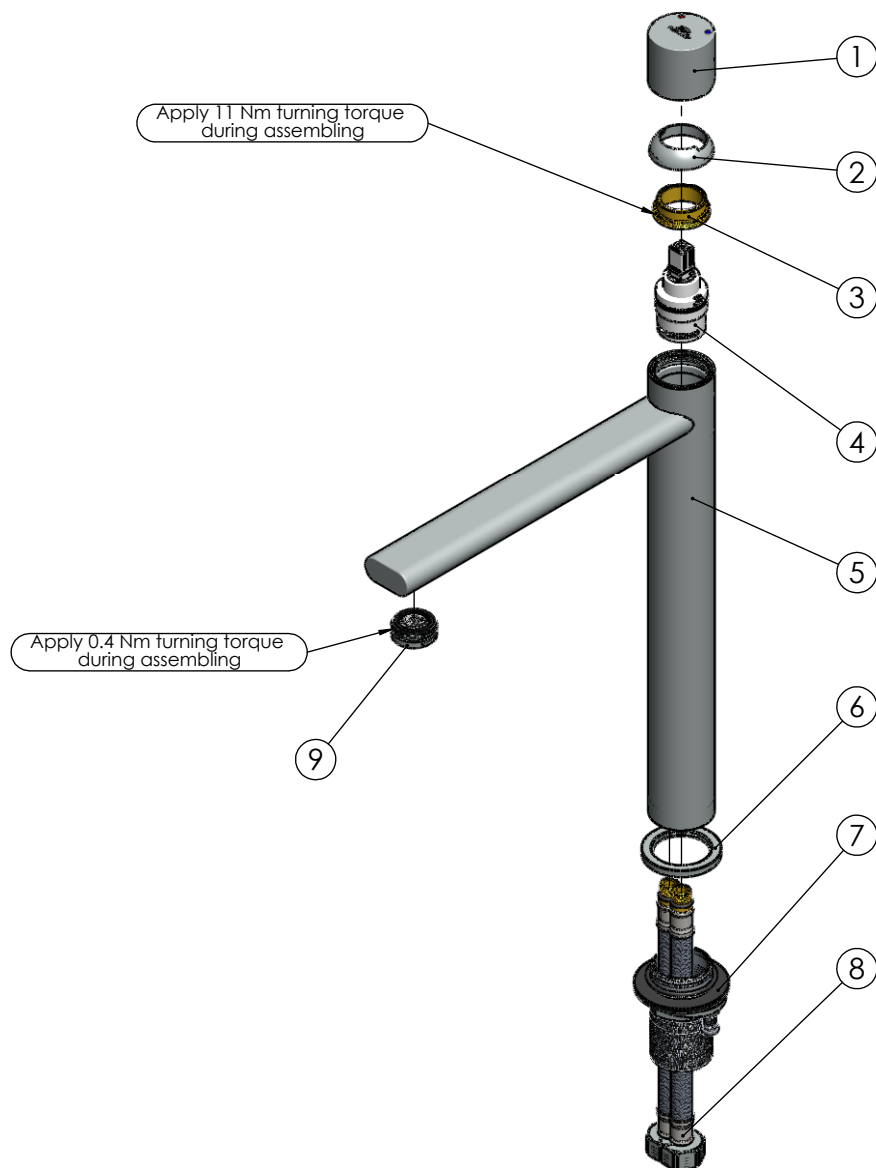

RUBINETA

Product name: **Faucet Etna-18/D**
Product Code: **ETD0008**

ITEM NO.	PART CODE	NAME	QUANTITY.
1	631063	Handle Etna-18	1
2	636265	Cartridge cover Etna-18	1
3	636266	Cartridge nut Etna-18	1
4	634050	Cartridge 25mm Citec with upper o-ring (white)	1
5	635444	Body Etna-18/D	1
6	636050	Base nut for Etna-18	1
7	637111	Fixing set Etna-18	1
8	46381060	FLISTEX M10xF12-L060 Flex faucet's connector	2
9	636825	Aerator M24x1 Neoperl SHORTY HC white	1