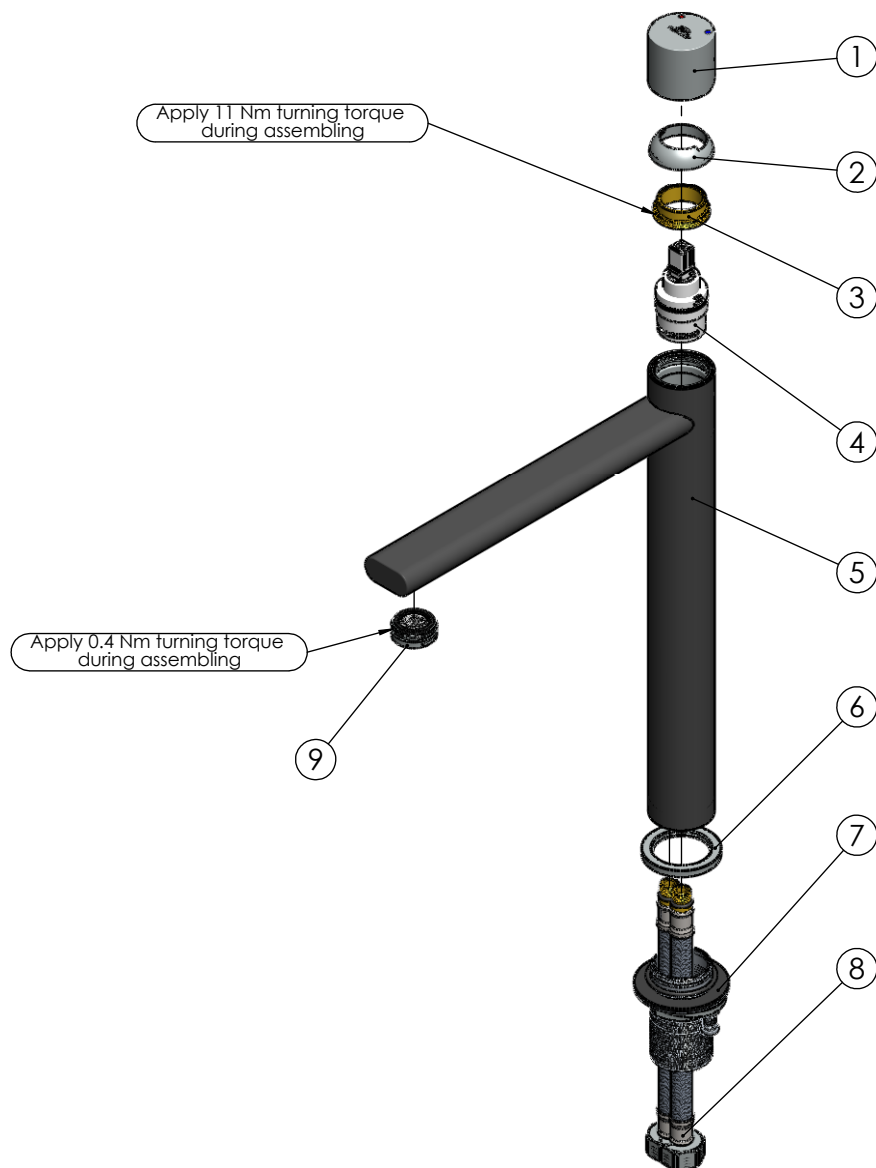

RUBINETA

Product name: **Faucet Etna-18/D (BK)**  
Product Code: **ETD0068**

ITEM NO.	PART CODE	NAME	QUANTITY
1	631063	Handle Etna-18	1
2	636265	Cartridge cover Etna-18	1
3	636266	Cartridge nut Etna-18	1
4	634050	Cartridge 25mm Citec with upper o-ring (white)	1
5	635446	Body Etna-18/D (BK)	1
6	636050	Base nut for Etna-18	1
7	637111	Fixing set Etna-18	1
8	46381060	FLISTEX M10xF12-L060 Flex faucet's connector	2
9	636825	Aerator M24x1 Neoperl SHORTY HC white	1