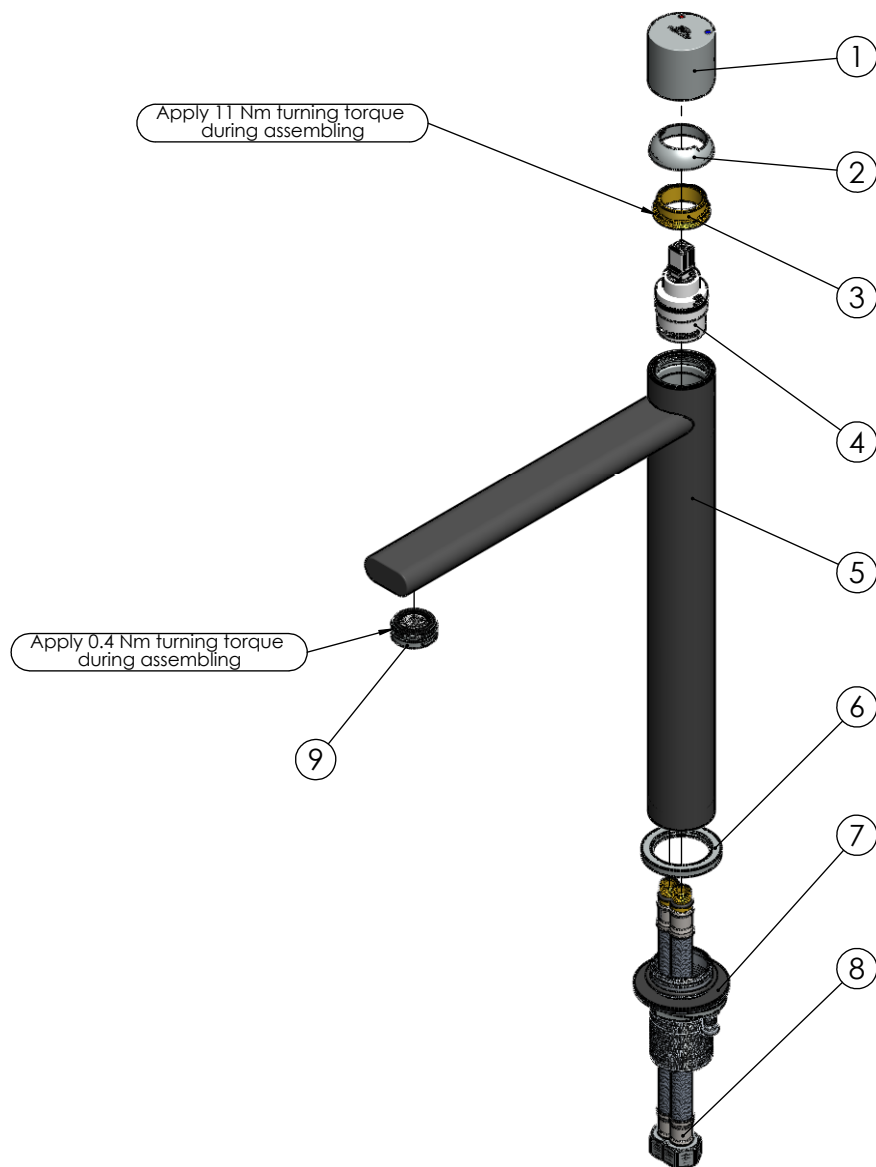

RUBINETA

Product name: **Faucet Etna-18/D (BK) (3/8)**
Product Code: **ETD0168**

ITEM NO.	PART CODE	NAME	QUANTITY
1	631063	Handle Etna-18	1
2	636265	Cartridge cover Etna-18	1
3	636266	Cartridge nut Etna-18	1
4	634050	Cartridge 25mm Citec with upper o-ring (white)	1
5	635446	Body Etna-18/D (BK)	1
6	636050	Base nut for Etna-18	1
7	637111	Fixing set Etna-18	1
8	46380060	FLISTEX M10xF38-L060 Flex faucet's connector	2
9	636825	Aerator M24x1 Neoperl SHORTY HC white	1