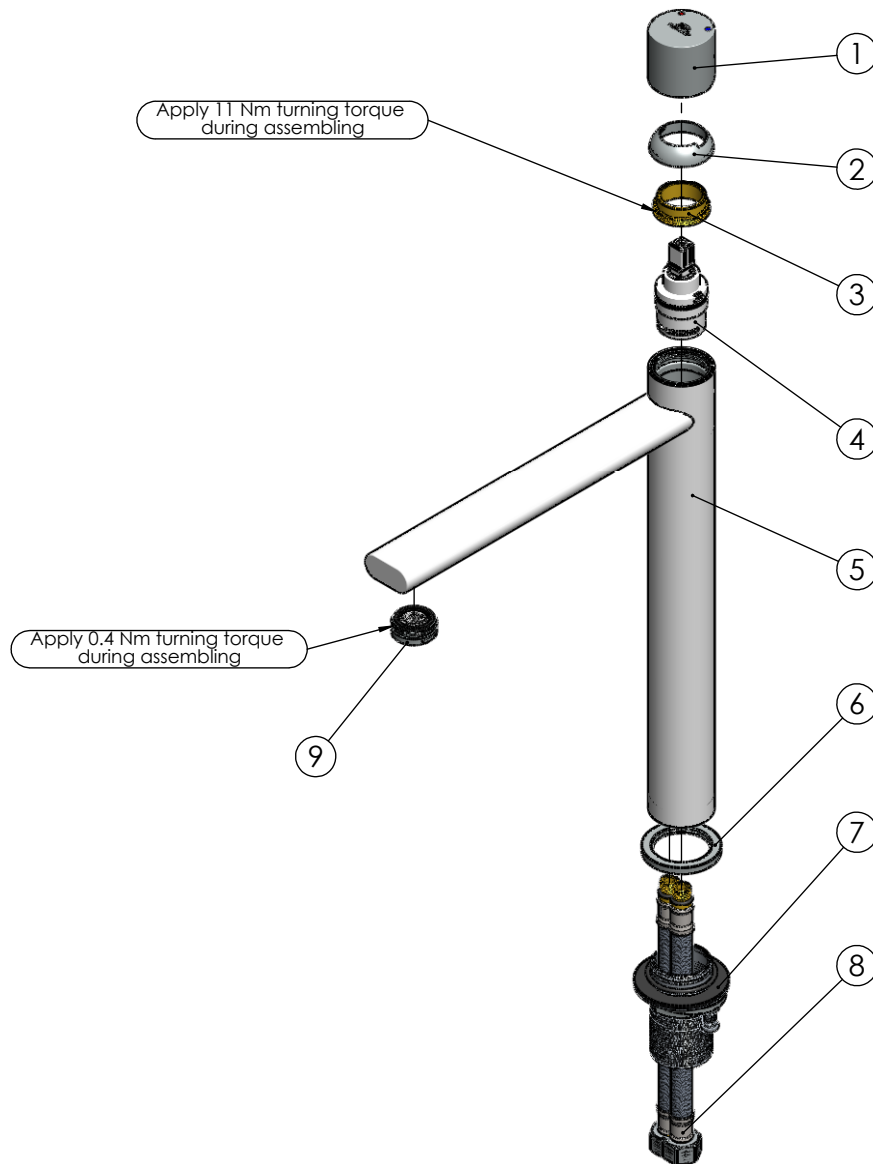

Product name: **Faucet Etna-18/D (WT) (3/8)**  
 Product Code: **ETD0178**

ITEM NO.	PART CODE	NAME	QUANTITY
1	631063	Handle Etna-18	1
2	636265	Cartridge cover Etna-18	1
3	636266	Cartridge nut Etna-18	1
4	634050	Cartridge 25mm Citec with upper o-ring (white)	1
5	635448	Body Etna-18/D (WT)	1
6	636050	Base nut for Etna-18	1
7	637111	Fixing set Etna-18	1
8	46380060	FLISTEX M10xF38-L060 Flex faucet's connector	2
9	636825	Aerator M24x1 Neoperl SHORTY HC white	1