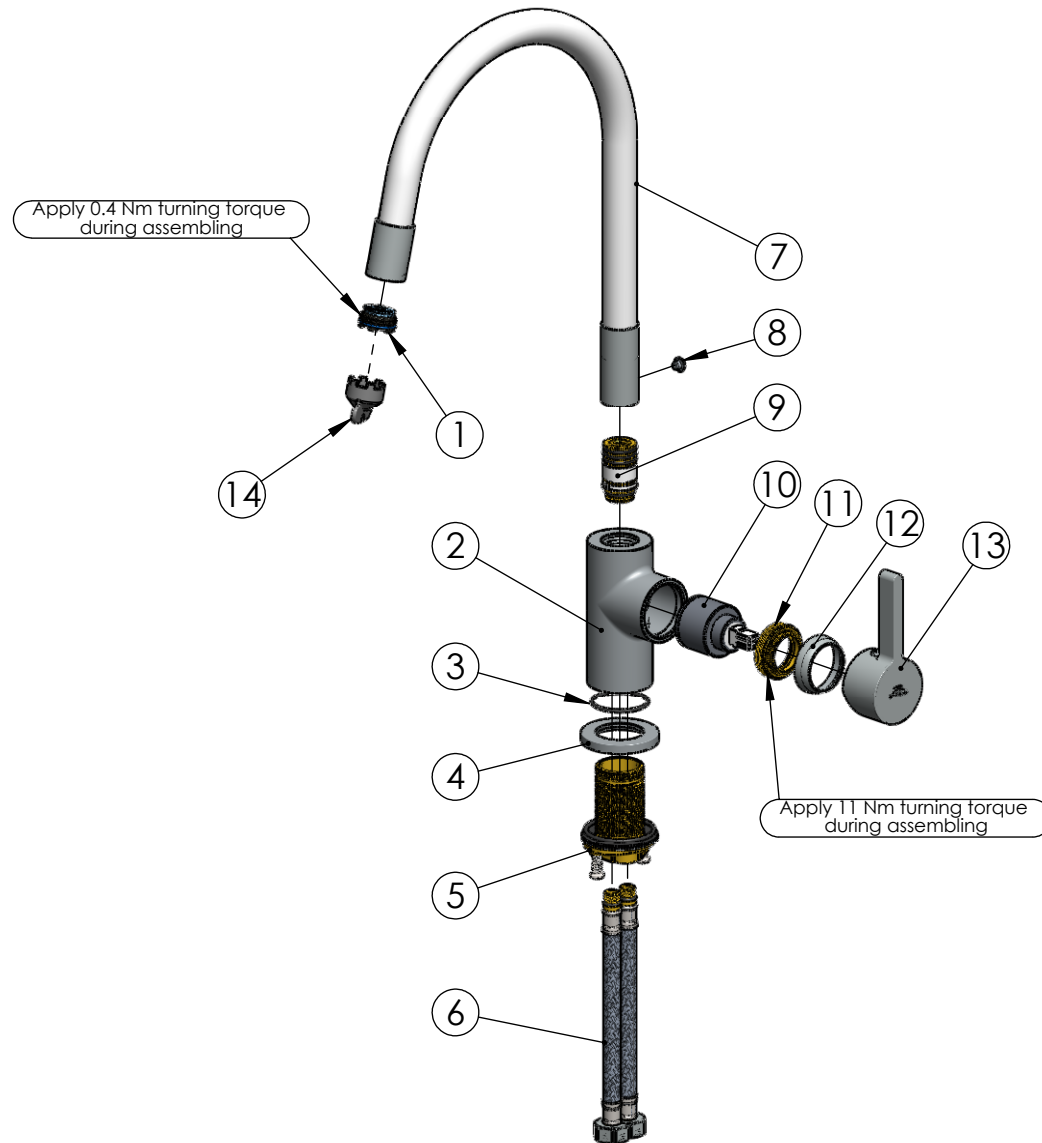

RUBINETA

Product name: **Faucet Flexy-33 (WT)**
Product Code: **FL30078**

ITEM NO.	PART CODE	NAME	Quantity
1	636820	Aerator M24x1 Neoperl CACHE HC light blue	1
2	635411	Flexy-33 body	1
3	632141	O-ring 35.2x1.9	1
4	636397	Flexy base	1
5	637064	Fixing set Flexy	1
6	46381060	FLISTEX M10xF12-L060 Flex faucet's connector	2
7	633329	Spout Flexy-33 (WT)	1
8	636398	Button head hooket screw M5x4 (ISO 7380)	1
9	636396	Spout insert Flexy	1
10	634041	Cartridge 35mm Citec (grey)	1
11	636260	Cartridge nut M37x1.25 (Flexy)	1
12	636259	Cartridge cap Flexy	1
13	631052	Cartridge handle Flexy	1
14	636760	Neoperl aerator key 24 mm	1