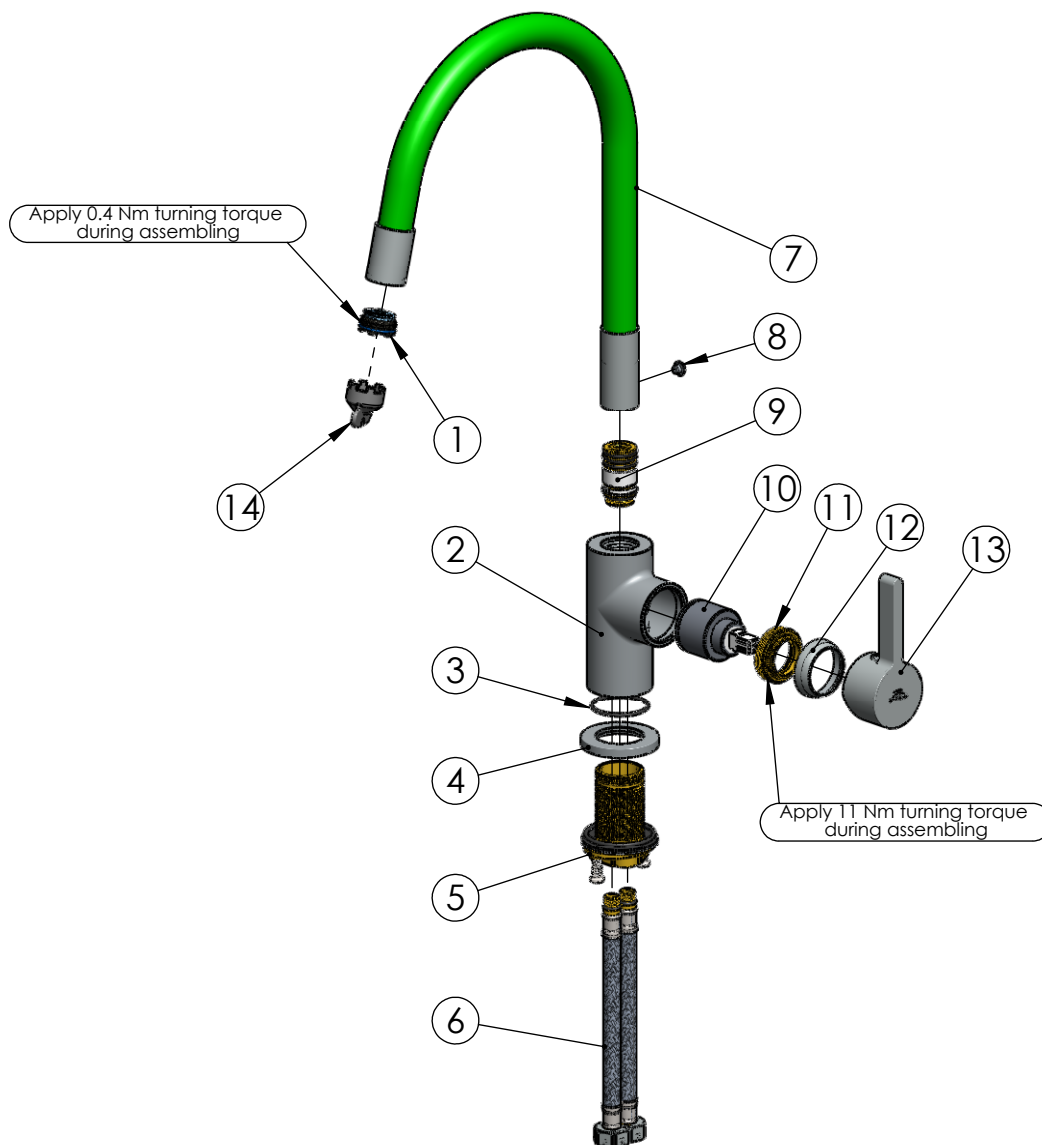

RUBINETA

Product name: **Faucet Flexy-33 (GR)**  
Product Code: **FL300G8**

ITEM NO.	PART CODE	NAME	Quantity
1	636820	Aerator M24x1 Neoperl CACHE HC light blue	1
2	635411	Flexy-33 body	1
3	632141	O-ring 35.2x1.9	1
4	636397	Flexy base	1
5	637064	Fixing set Flexy	1
6	46381060	FLISTEX M10xF12-L060 Flex faucet's connector	2
7	633330	Spout Flexy-33 (GR)	1
8	636398	Button head hook screw M5x4 (ISO 7380)	1
9	636396	Spout insert Flexy	1
10	634041	Cartridge 35mm Citec (grey)	1
11	636260	Cartridge nut M37x1.25 (Flexy)	1
12	636259	Cartridge cap Flexy	1
13	631052	Cartridge handle Flexy	1
14	636760	Neoperl aerator key 24 mm	1