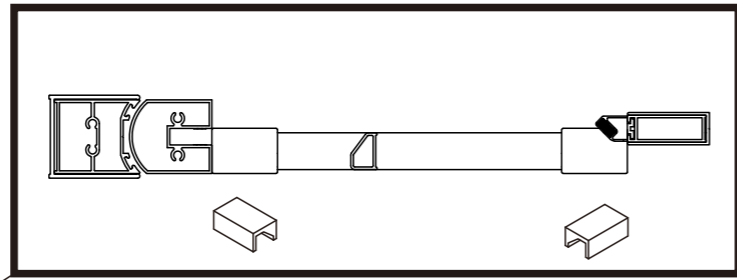

INSTALLATION MANUAL RUB-310 195x80/90

TOOL PICTURE

Accessory list

UAB RUBINETA
Savanorių pr. 180, LT-03154 Vilnius
www.rubineta.com

COMPANY WITH
QUALITY SYSTEM
CERTIFIED BY DNV GL
= ISO 9001 =