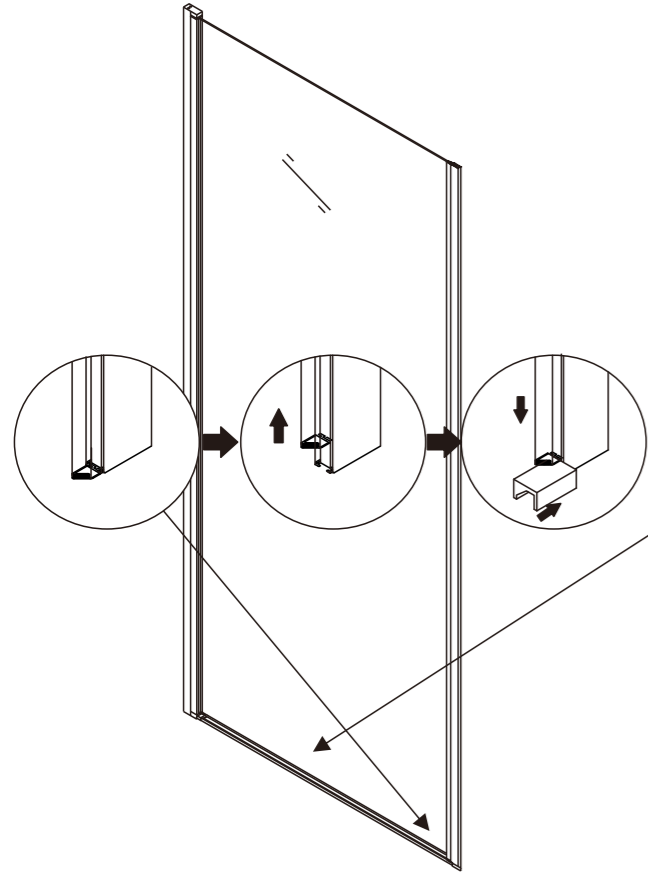

INSTALLATION MANUAL RUB-310 195x80/90

TOOL PICTURE

Accessory list

UAB RUBINETA
Savanorių pr. 180, LT-03154 Vilnius
www.rubineta.com

COMPANY WITH
QUALITY SYSTEM
CERTIFIED BY DNV GL
= ISO 9001 =