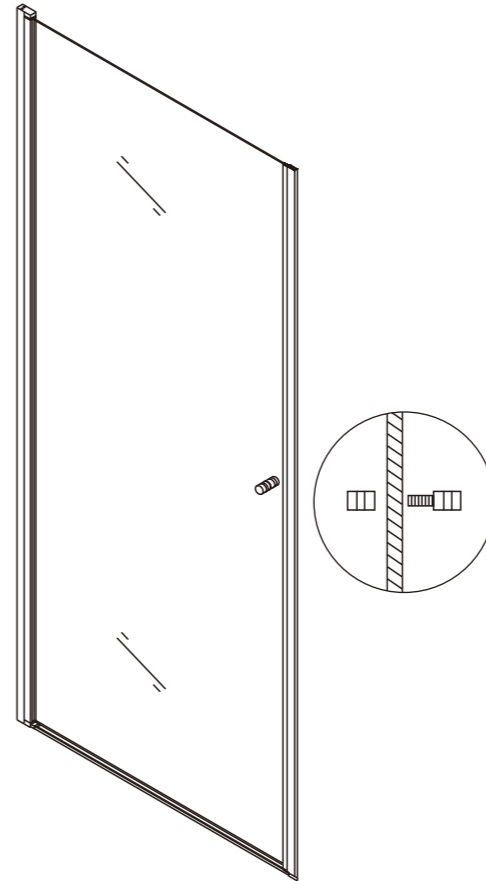

INSTALLATION MANUAL RUB-310 195x80/90

TOOL PICTURE

Accessory list

UAB RUBINETA
Savanorių pr. 180, LT-03154 Vilnius
www.rubineta.com

COMPANY WITH
QUALITY SYSTEM
CERTIFIED BY DNV GL
= ISO 9001 =