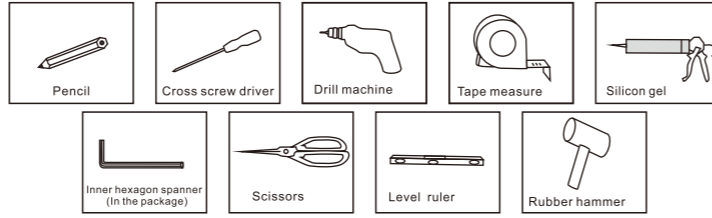

INSTALLATION MANUAL RUB-310 195x80/90

TOOL PICTURE

Accessory list

UAB RUBINETA
Savanorių pr. 180, LT-03154 Vilnius
www.rubineta.com

COMPANY WITH
QUALITY SYSTEM
CERTIFIED BY DNV GL
= ISO 9001 =