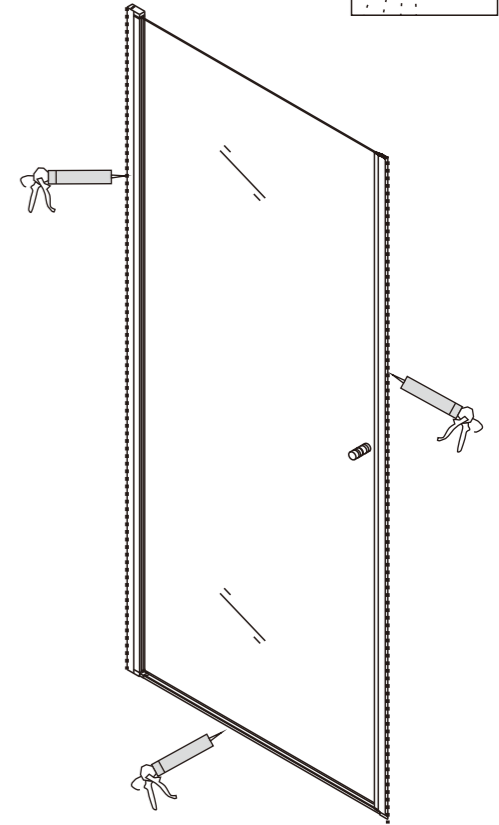

INSTALLATION MANUAL RUB-310 195x80/90

TOOL PICTURE

Accessory list

UAB RUBINETA
Savanorių pr. 180, LT-03154 Vilnius
www.rubineta.com

COMPANY WITH
QUALITY SYSTEM
CERTIFIED BY DNV GL
= ISO 9001 =