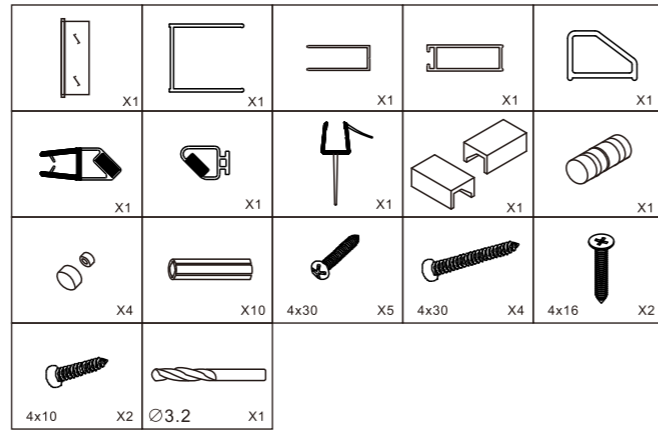

INSTALLATION MANUAL RUB-310 195x80/90

TOOL PICTURE

Accessory list

UAB RUBINETA
Savanorių pr. 180, LT-03154 Vilnius
www.rubineta.com

COMPANY WITH
QUALITY SYSTEM
CERTIFIED BY DNV GL
= ISO 9001 =