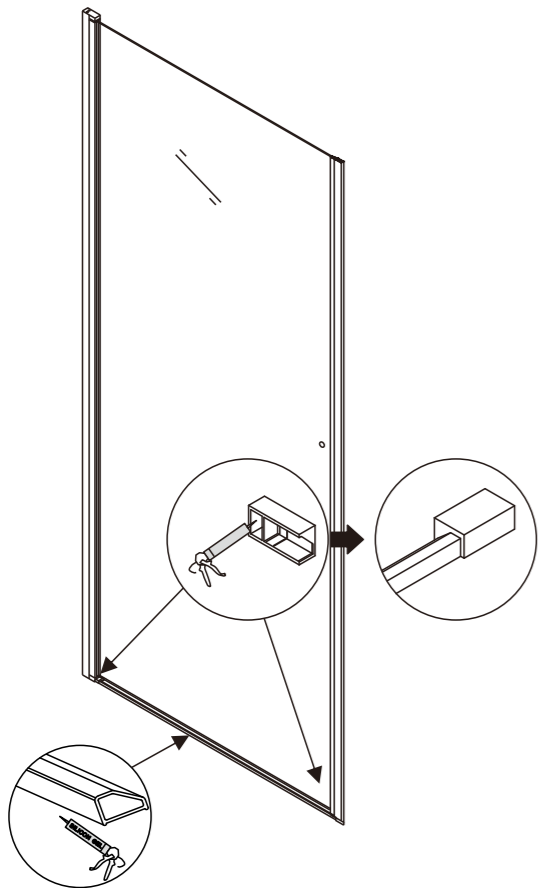

INSTALLATION MANUAL RUB-310 195x80/90

TOOL PICTURE

Accessory list

UAB RUBINETA
Savanorių pr. 180, LT-03154 Vilnius
www.rubineta.com

COMPANY WITH
QUALITY SYSTEM
CERTIFIED BY DNV GL
= ISO 9001 =