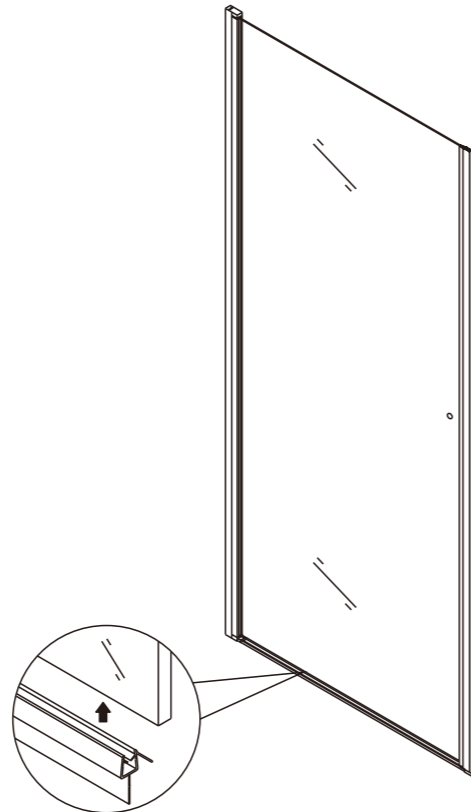

INSTALLATION MANUAL RUB-310 195x80/90

TOOL PICTURE

Accessory list

UAB RUBINETA
Savanorių pr. 180, LT-03154 Vilnius
www.rubineta.com

COMPANY WITH
QUALITY SYSTEM
CERTIFIED BY DNV GL
= ISO 9001 =