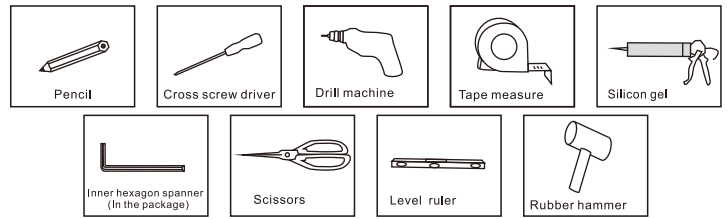

# INSTALLATION MANUAL RUB-401 195x90/100

## TOOL PICTURE

## Accessory list

 X1	 X1	 X1	 X2
 X5	 4x10 X2	 4x40 X4	 4x30 X1
 X2	 2.5mm X1		

3

X2

4x10

X2

4

X1