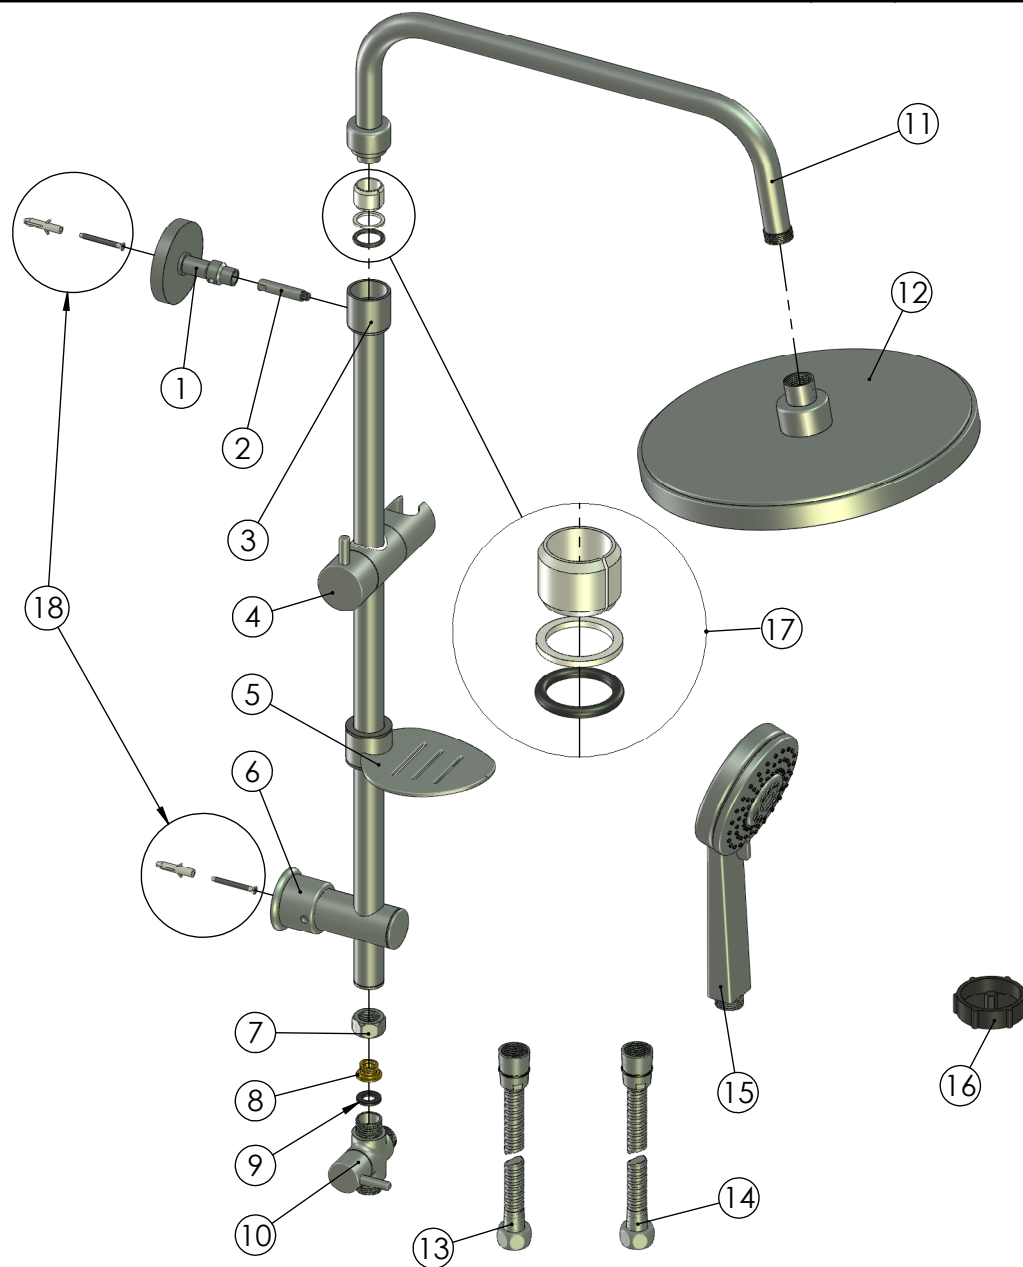

RUBINETA

Product name: **Shower column River**  
Product Code: **624125**

ITEM NO.	PART CODE	NAME	QUANTITY
1	799522	Column River top holder	1
2	799520	Shower column River holder axle	1
3	799220	Lower bar column River	1
4	799321	Central River/Stream (for tube diam. 22mm)	1
5	799420	Soap dish River/Stream	1
6	799525	Column River lower holder	1
7	799526	Shower column River/Stream fixing back nut	1
8	799521	Shower column River/Stream fixing back seat	1
9	600911	Hose G1/2" washer	1
10	799560	Diverter column River/Stream	1
11	799219	Top bar column River	1
12	622144	Shower head River	1
13	600037	Shower hose Con/Imp dl 80cm Con/Imp (S.S.)	1
14	600032	Shower hose 150cm Con/Imp (Z) (S.S.) 360	1
15	622050	Handshower Airforce	1
16	799523	Key River	1
17	799562	Seal set for column River top bar	1
18	636399	Nylon plug 6x30mm with screw 3,9x38mm(DIN7982)	2