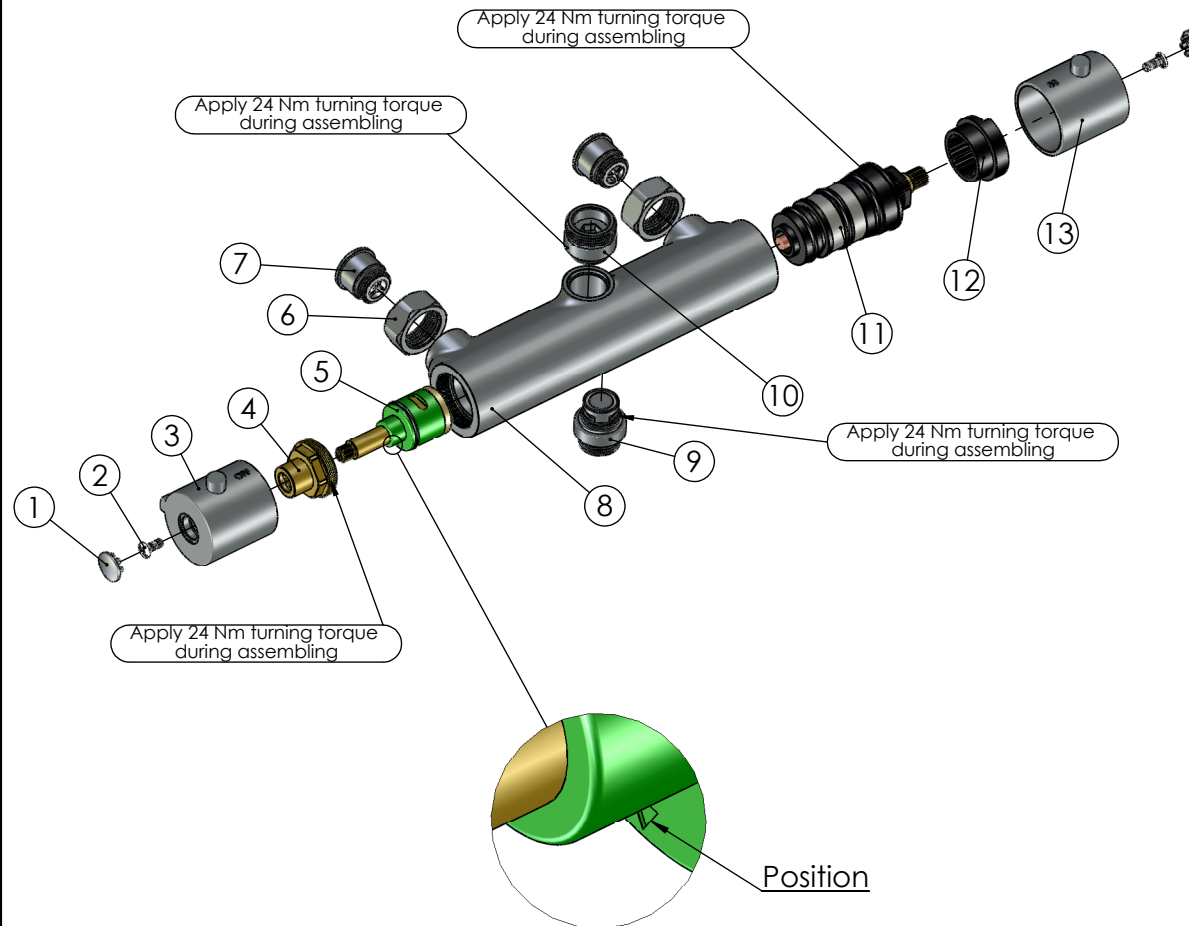

RUBINETA

Product name: **Set Etna + Thermo-15**
Product Code: **625028**

ITEM NO.	PART CODE	NAME	QUANTITY
1	799222	Horizonatal metal tube for Etna	1
2	632171	Washer 18x10x3	1
3	622151	Shower head Etna	1
4	636557	Nylon plug	1
5	799552	Bracket plate for Etna	1
6	799906	Fixing insert for Etna	1
7	799908	Fixing screw for insert for Etna	1
8	799907	Insert for fixing for Etna	1
9	632168	O-ring 14x2	1
10	799224	Vertical metal tube (top) for Etna	1
11	622070	Handshower Dora	1
12	799316	Central for Etna	1
13	799909	Nut for vertical tube for Etna	1
14	632169	O-ring 20.9x3.1	1
15	632177	Plastic ring for Etna column	1
16	799223	Vertical metal tube (bottom) for Etna	1
17	636556	Fixing back seat nut for Etna	1
18	632170	O-ring 16x2	1
19	636555	Fixing back seat for Etna	1
20	632176	Washer silicone 3/4" for Etna	1
21	600032	Shower hose double lock 150 cm Con/Imp (S.S.) (360)	1
22	H50808	Faucet Thermo-15 (3/4)	1
23	636601	Eccentric	2
24	636614	Eccentric round cap Thermo/Ultra	2
25	632013	Washer G3/4" with net	2

RUBINETA

Product name: **Faucet Thermo-015 (3/4)**
Product Code: **H50808**

ITEM NO.	PART CODE	NAME	QTY.
1	636494	Handle cover Thermo-15	2
2	636343	Self locking head screw M4x10	2
3	636492	Handle switch Thermo-15	1
4	636495	Valve nut Thermo-15	1
5	664142	Valve ceramic faucet Thermo-15	1
6	636354	Back seat nut Thermo-10	2
7	636366	Fixing back seat Thermo	2
8	635402	Body Thermo-15	1
9	636497	Adapter M20x1-G1/2 Thermo-15 (long)	1
10	637128	Adapter M20x1-G3/4 Thermo-15	1
11	636357	Thermostat Thermo-10	1
12	636483	Handle limiter Thermo	1
13	636493	Temperature handle Thermo-15	1