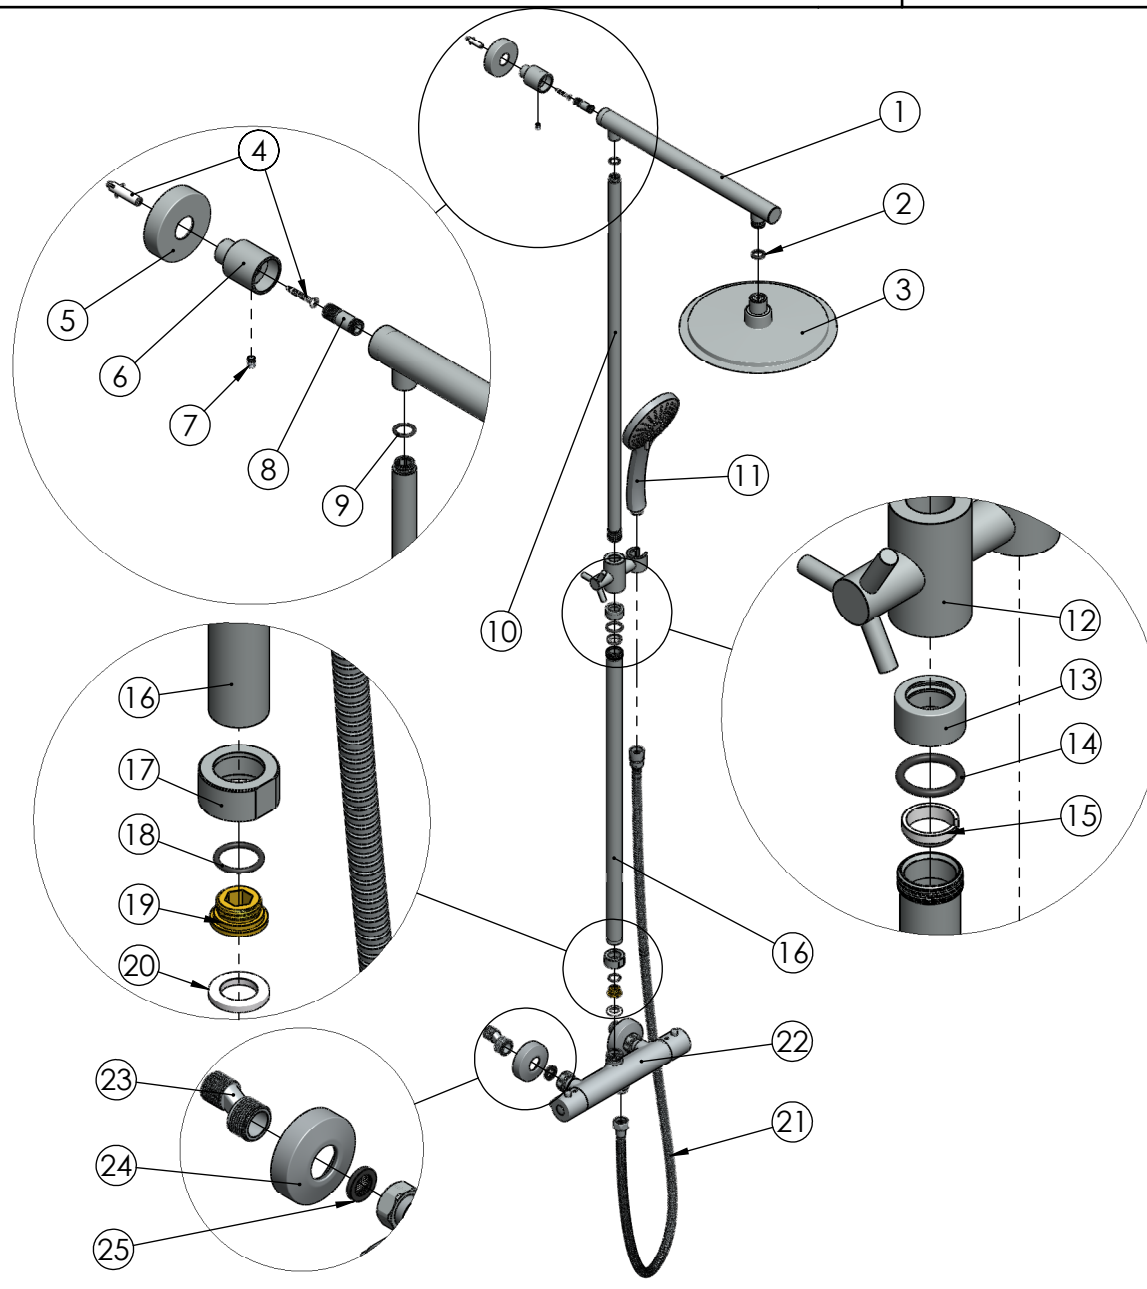

RUBINETA

Product name: **Set Etna + Thermo-15**
Product Code: **625028**

ITEM NO.	PART CODE	NAME	QUANTITY
1	799222	Horizonatal metal tube for Etna	1
2	632171	Washer 18x10x3	1
3	622151	Shower head Etna	1
4	636557	Nylon plug	1
5	799552	Bracket plate for Etna	1
6	799906	Fixing insert for Etna	1
7	799908	Fixing screw for insert for Etna	1
8	799907	Insert for fixing for Etna	1
9	632168	O-ring 14x2	1
10	799224	Vertical metal tube (top) for Etna	1
11	622070	Handshower Dora	1
12	799316	Central for Etna	1
13	799909	Nut for vertical tube for Etna	1
14	632169	O-ring 20.9x3.1	1
15	632177	Plastic ring for Etna column	1
16	799223	Vertical metal tube (bottom) for Etna	1
17	636556	Fixing back seat nut for Etna	1
18	632170	O-ring 16x2	1
19	636555	Fixing back seat for Etna	1
20	632176	Washer silicone 3/4" for Etna	1
21	600032	Shower hose double lock 150 cm Con/Imp (S.S.) (360)	1
22	H50808	Faucet Thermo-15 (3/4)	1
23	636601	Eccentric	2
24	636614	Eccentric round cap Thermo/Ultra	2
25	632013	Washer G3/4" with net	2

RUBINETA

Product name: **Faucet Thermo-015 (3/4)**
Product Code: **H50808**

ITEM NO.	PART CODE	NAME	QTY.
1	636494	Handle cover Thermo-15	2
2	636343	Self locking head screw M4x10	2
3	636492	Handle switch Thermo-15	1
4	636495	Valve nut Thermo-15	1
5	664142	Valve ceramic faucet Thermo-15	1
6	636354	Back seat nut Thermo-10	2
7	636366	Fixing back seat Thermo	2
8	635402	Body Thermo-15	1
9	636497	Adapter M20x1-G1/2 Thermo-15 (long)	1
10	637128	Adapter M20x1-G3/4 Thermo-15	1
11	636357	Thermostat Thermo-10	1
12	636483	Handle limiter Thermo	1
13	636493	Temperature handle Thermo-15	1