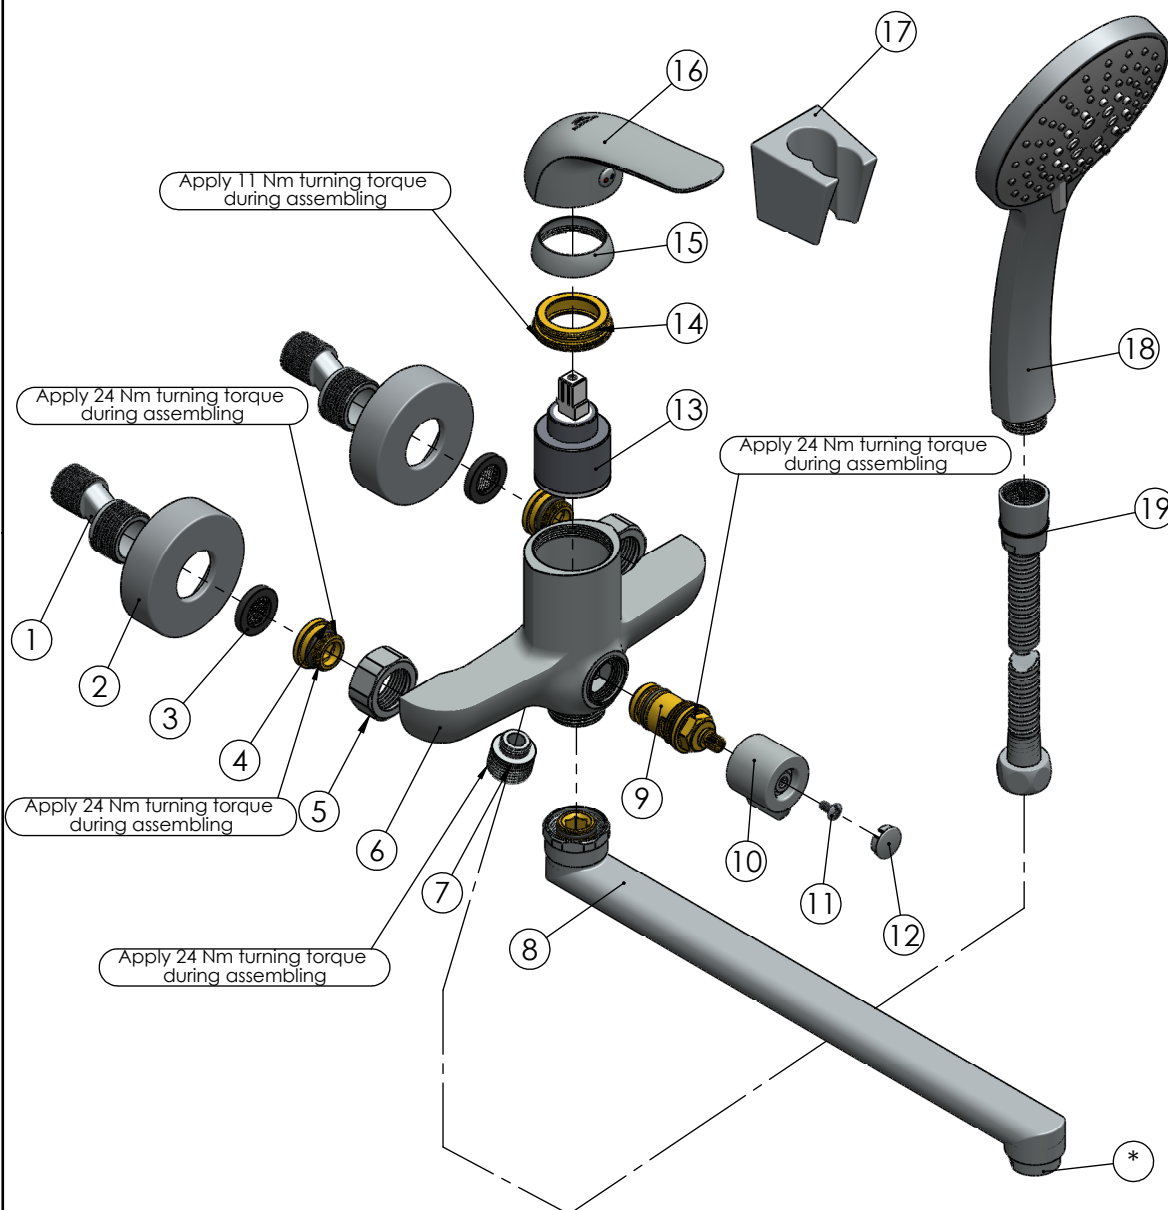

RUBINETA

Product name: **Faucet Lima-11/C**
Product Code: **LI11CK08**

ITEM NO.	PART CODE	NAME	QTY.
1	636601	Eccentric	2
2	636614	Eccentric round cap Thermo/Ultra	2
3	632013	Washer G3/4" with net	2
4	637068	Fixing set back seat M18x1.5 (Lotos/Modena)	2
5	637105	Back seat nut G3/4 (Lima/Nica)	2
6	635432	Body Lima-11	1
7	637103	Adapter G1/2xM14x1 (Lima/Nica-11)	1
8	633115	Spout C 300 (Ae-HC)	1
9	664131	Valve diverter (ceramic) M22x1,5 (8x20)	1
10	637102	Handle for valve Arus/Lima/Nica-11	1
11	636324	Self locking head screw M4x8	1
12	636131	Cover for diverter handle (Lima/Nica-11)	1
13	634041	Cartridge 35mm Citec (grey)	1
14	636264	Cartridge nut Modena	1
15	636263	Cartridge cap Modena	1
16	631918	Handle Lima	1
17	623005	Shower holder Grand	1
18	622070	Handshower Dora	1
19	600014	Shower hose Con/Imp double lock 150cm	1

*636764B Aerator M24x1 Spider Q16 (B)