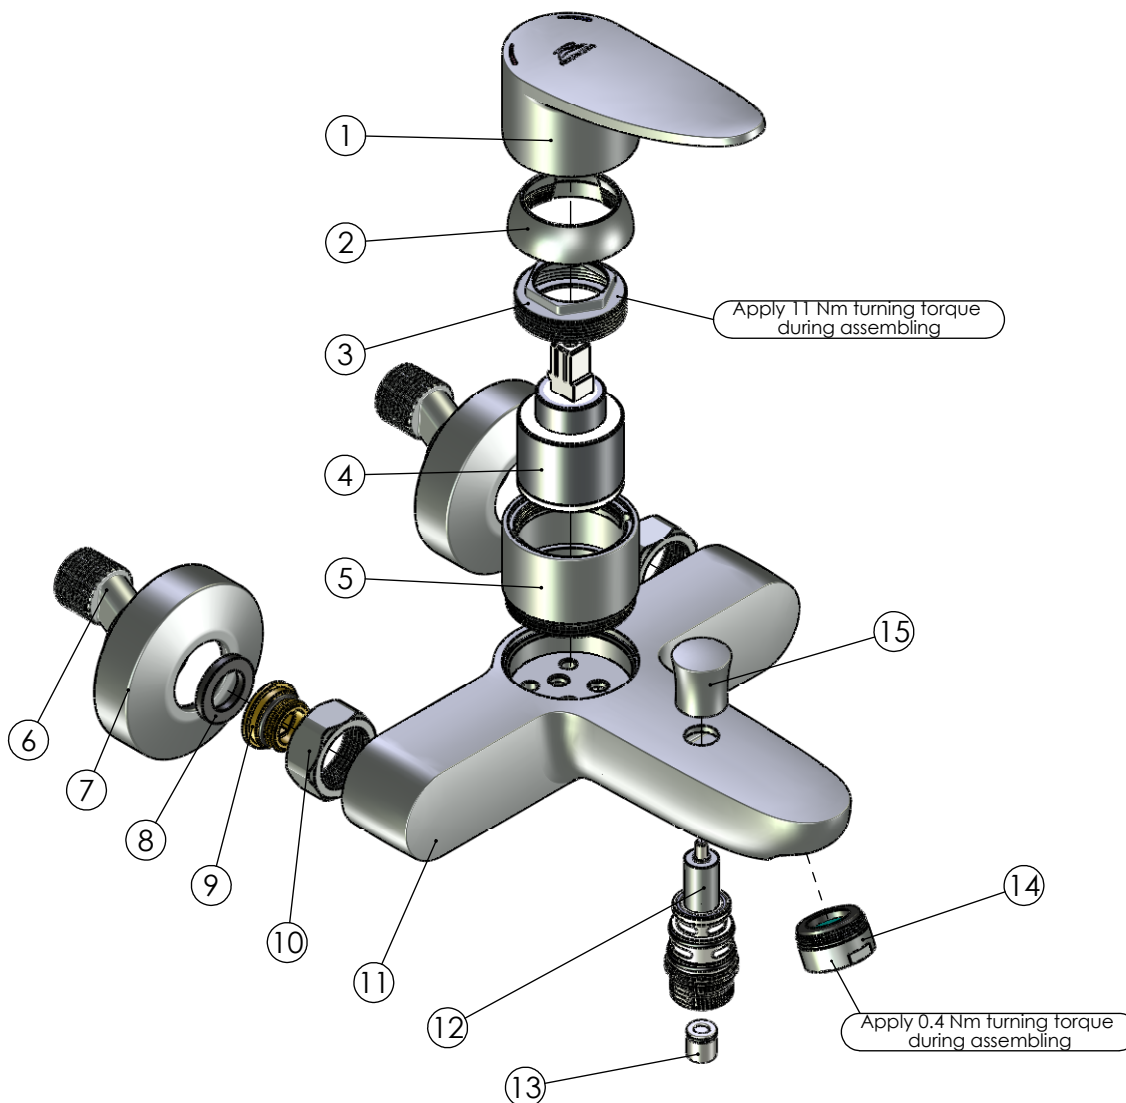

RUBINETA

Product name: **Faucet Static-10**
Product Code: **A10008**

ITEM NO.	PART CODE	NAME	QUANTITY
1	631173	Handle Static	1
2	636201	Cartridge cap 41mm	1
3	636301	Nut for cartridge 35 mm	1
4	634041	Cartridge 35mm Citec (grey)	1
5	635201	Cartridge nut Static-12	1
6	636601	Eccentric 43x10	2
7	636614	Fixing set plate Thermo/ULTRA	2
8	632002	Rubber washer G3/4"	2
9	636403	Fixing back seat M18x1.5	2
10	636310	Back seat nut G3/4"	2
11	635200	Body Static-10	1
12	636524	Diverter Static-10 automat	1
13	636451	Check-valve DN10	1
14	636716	Aerator M24x1 perlator honeycomb	1
15	636963	STATIC-10 diverter's handle	1