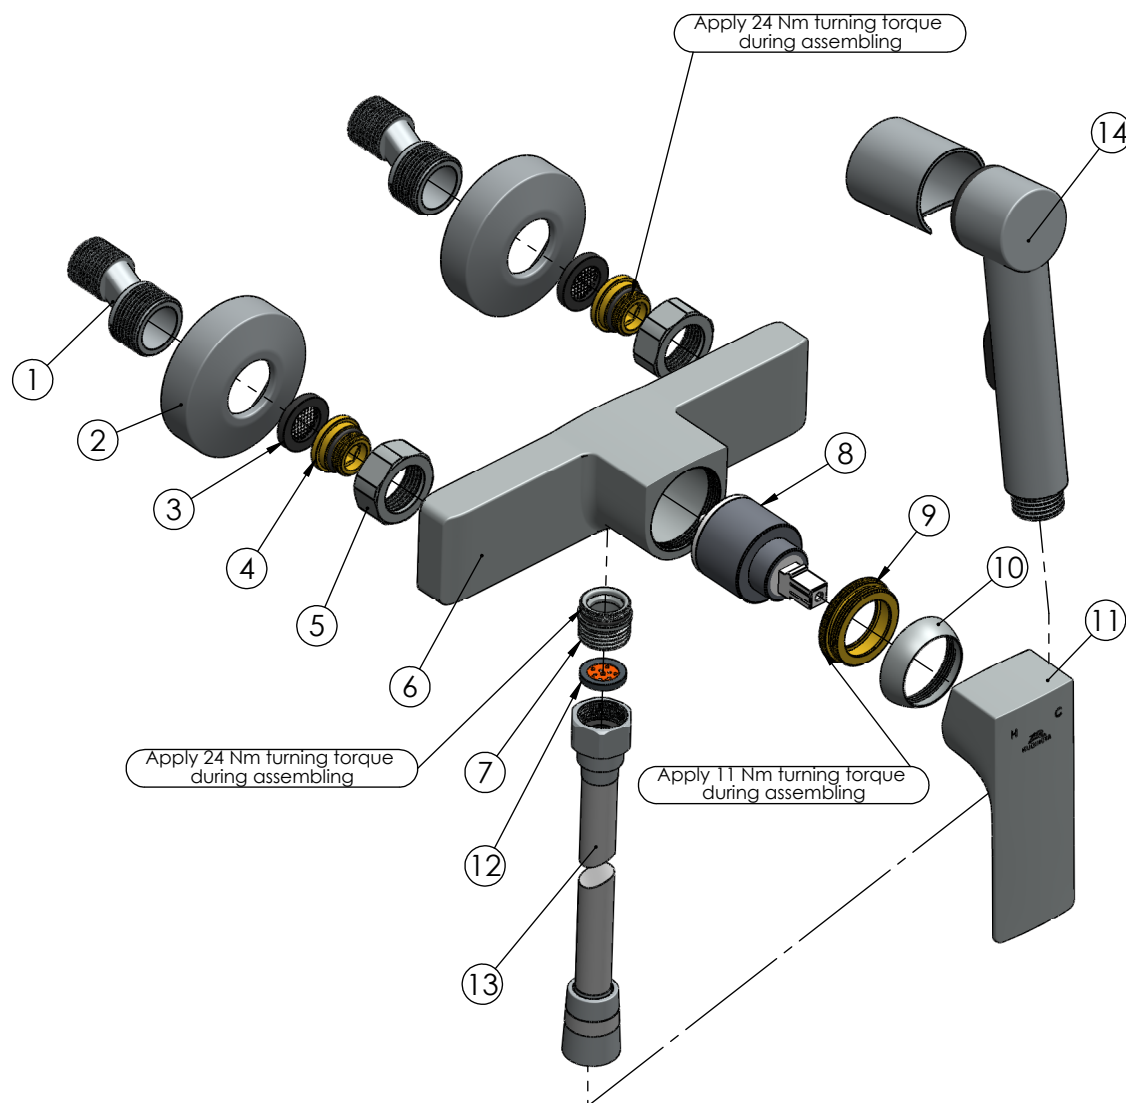

RUBINETA

Product name: **Faucet Modena-12/B**  
Product Code: **MD20B08**

ITEM NO.	PART CODE	NAME	QUANTITY
1	636601	Eccentric 43x10	2
2	636614	Eccentric round cap Thermo/Ultra	2
3	632013	Washer G3/4" with net	2
4	637068	Fixing set back seat M18x1.5 (Lotos/Modena)	2
5	637069	Back seat nut G3/4 (Lotos/Modena)	2
6	635426	Body Modena-12	1
7	637092	Adapter G1/2xM20x1 (Modena)	1
8	634041	Cartridge 35mm Citec (grey)	1
9	636264	Cartridge nut Modena	1
10	636263	Cartridge cap Modena	1
11	631061	Handle Modena-12	1
12	636491	Shower limiter 1/2" Q7-Q9	1
13	600056	Shower hose silver 125cm PVC Con/Imp	1
14	622001	Handshower Bide	1