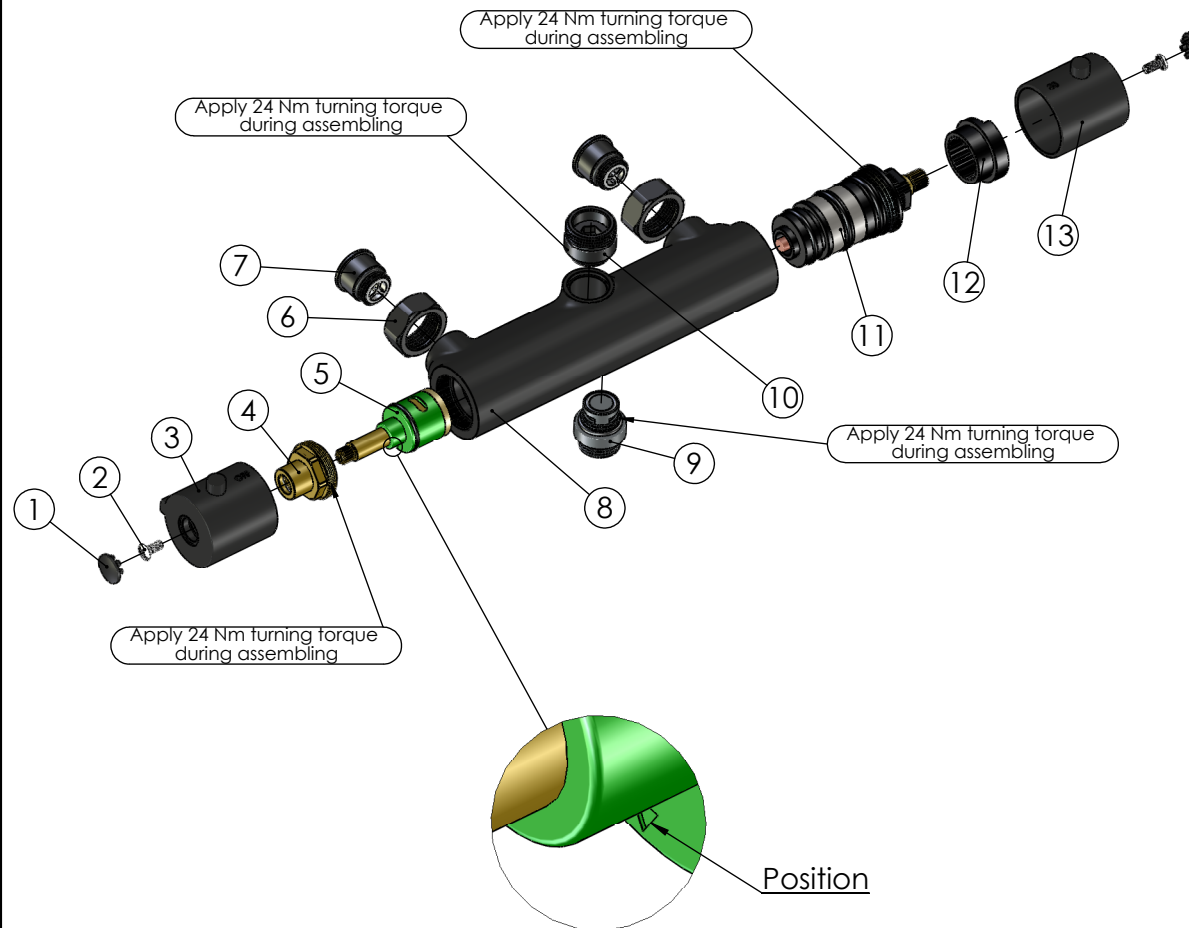

RUBINETA

Product name: **Set Olo (BK)+Thermo-15 (BK)**
Product Code: **625038**

ITEM NO.	PART CODE	NAME	QUANTITY
1	622159	Shower head Olo round 245 (S.S) (BK)	1
2	799232	Top bar column Olo(BK)+Thermo-15(BK)	1
3	632181	O-ring 15x3	3
4	799910	Nut for connection for column Olo(BK)+Thermo-15(BK)	1
5	637147	Plastic wrap for Olo(BK)+Thermo-15(BK)	1
6	662129	Connection for column Olo(BK)+Thermo-15(BK)	1
7	799553	Holder plate for Olo(BK)+Thermo-15(BK)	1
8	637149	Screw M5x5 (DIN913)	2
9	799537	Holder for column Olo(BK)+Thermo-15(BK)	1
10	799538	Insert for holder for Olo(BK)+Thermo-15(BK)	1
11	711046	Nylon plug 7x27mm with screw 3.9x25 (DIN 7982)	4
12	799233	Lower bar column Olo(BK)+Thermo-15(BK)	1
13	799326	Central Olo(BK)+Thermo-15(BK)	1
14	636592	Back nut round for column Olo(BK)+Thermo-15(BK)	1
15	636598	Fixing back seat M18x1.5 (Olo+Th. column)	1
16	632002	Rubber washer G3/4"	1
17	H50868	Faucet Thermo-015 (BK) (3/4) (w/o ecc.)	1
18	636601	Eccentric 43x10	2
19	636660	Fixing set plate Ultra-10 (BK) (SW)	2
20	632013	Washer G3/4" with net	2
21	600064B	Shower hose black 150cm PVC Con/Con (B)	1
22	622082	Handshower Lava (BK)	1

RUBINETA

Product name: **Faucet Thermo-015 (BK)(3/4)(w/o ecc.)**
Product Code: **H50868**

ITEM NO.	PART CODE	NAME	QTY.
1	637142	Handle cover Thermo-15 (BK)	2
2	636343	Self locking head screw M4x10	2
3	637143	Handle switch Thermo-15 (BK)	1
4	636495	Valve nut Thermo-15	1
5	664142	Valve ceramic faucet Thermo-15	1
6	636558	Back seat nut G3/4" (BK)	2
7	637144	Fixing back seat Thermo (BK)	2
8	635465	Body Thermo-15(BK)	1
9	637145	Adapter M20x1-G1/2 (long) Thermo-15 (BK)	1
10	637146	Adapter M20x1-G3/4 Thermo-15 (BK)	1
11	636357	Thermostat Thermo-10	1
12	636483	Handle limiter Thermo	1
13	636591	Temperature handle Thermo-15 (BK)	1