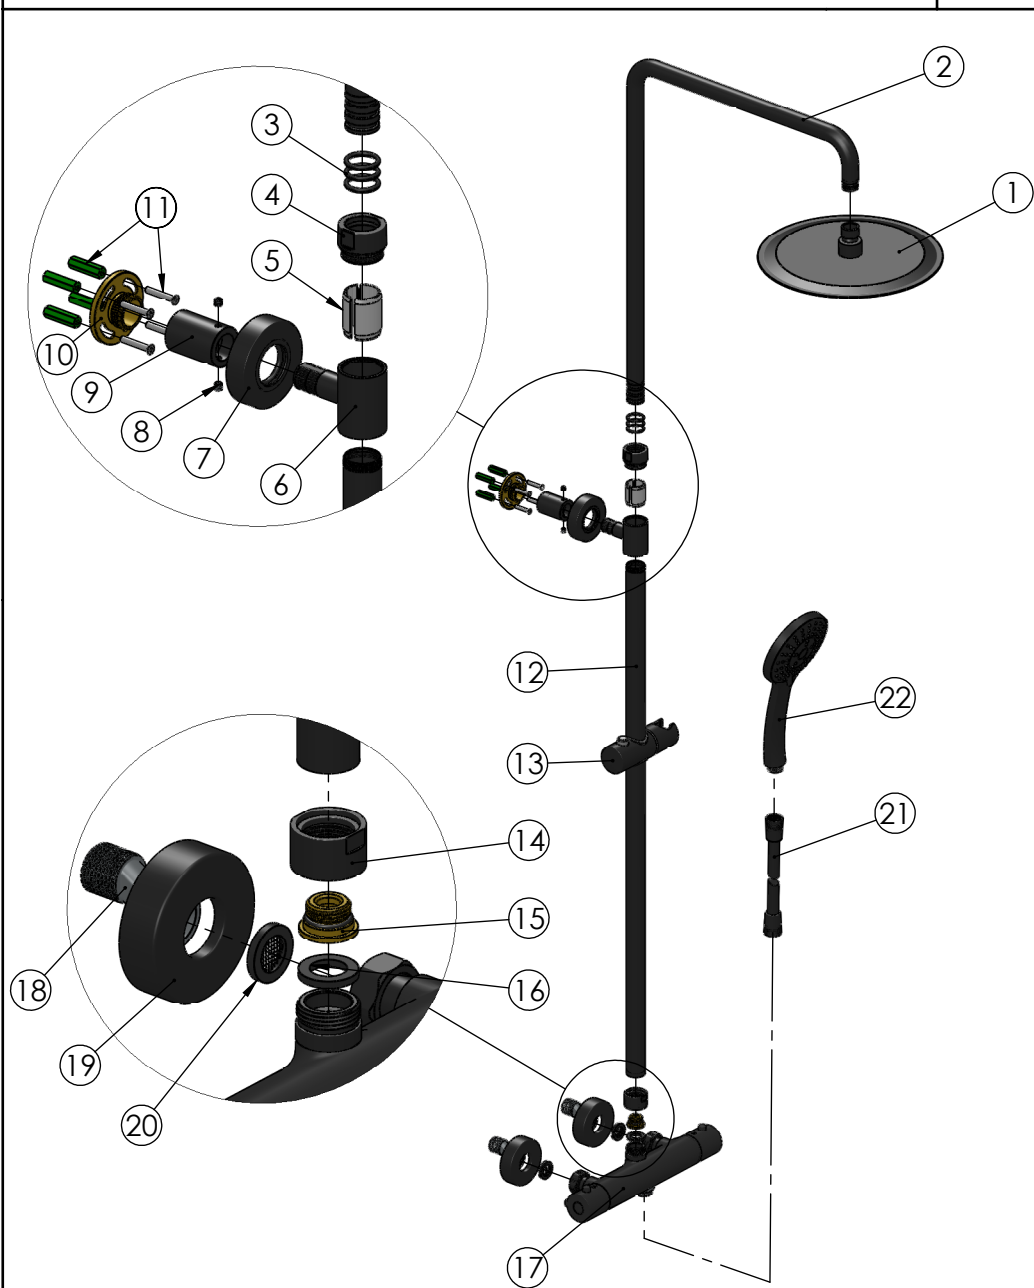

RUBINETA

Product name: **Set Olo (BK)+Thermo-15 (BK)**
Product Code: **625038**

ITEM NO.	PART CODE	NAME	QUANTITY
1	622159	Shower head Olo round 245 (S.S) (BK)	1
2	799232	Top bar column Olo(BK)+Thermo-15(BK)	1
3	632181	O-ring 15x3	3
4	799910	Nut for connection for column Olo(BK)+Thermo-15(BK)	1
5	637147	Plastic wrap for Olo(BK)+Thermo-15(BK)	1
6	662129	Connection for column Olo(BK)+Thermo-15(BK)	1
7	799553	Holder plate for Olo(BK)+Thermo-15(BK)	1
8	637149	Screw M5x5 (DIN913)	2
9	799537	Holder for column Olo(BK)+Thermo-15(BK)	1
10	799538	Insert for holder for Olo(BK)+Thermo-15(BK)	1
11	711046	Nylon plug 7x27mm with screw 3.9x25 (DIN 7982)	4
12	799233	Lower bar column Olo(BK)+Thermo-15(BK)	1
13	799326	Central Olo(BK)+Thermo-15(BK)	1
14	636592	Back nut round for column Olo(BK)+Thermo-15(BK)	1
15	636598	Fixing back seat M18x1.5 (Olo+Th. column)	1
16	632002	Rubber washer G3/4"	1
17	H50868	Faucet Thermo-015 (BK) (3/4) (w/o ecc.)	1
18	636601	Eccentric 43x10	2
19	636660	Fixing set plate Ultra-10 (BK) (SW)	2
20	632013	Washer G3/4" with net	2
21	600064B	Shower hose black 150cm PVC Con/Con (B)	1
22	622082	Handshower Lava (BK)	1

RUBINETA

Product name: **Faucet Thermo-015 (BK)(3/4)(w/o ecc.)**
Product Code: **H50868**

ITEM NO.	PART CODE	NAME	QTY.
1	637142	Handle cover Thermo-15 (BK)	2
2	636343	Self locking head screw M4x10	2
3	637143	Handle switch Thermo-15 (BK)	1
4	636495	Valve nut Thermo-15	1
5	664142	Valve ceramic faucet Thermo-15	1
6	636558	Back seat nut G3/4" (BK)	2
7	637144	Fixing back seat Thermo (BK)	2
8	635465	Body Thermo-15(BK)	1
9	637145	Adapter M20x1-G1/2 (long) Thermo-15 (BK)	1
10	637146	Adapter M20x1-G3/4 Thermo-15 (BK)	1
11	636357	Thermostat Thermo-10	1
12	636483	Handle limiter Thermo	1
13	636591	Temperature handle Thermo-15 (BK)	1