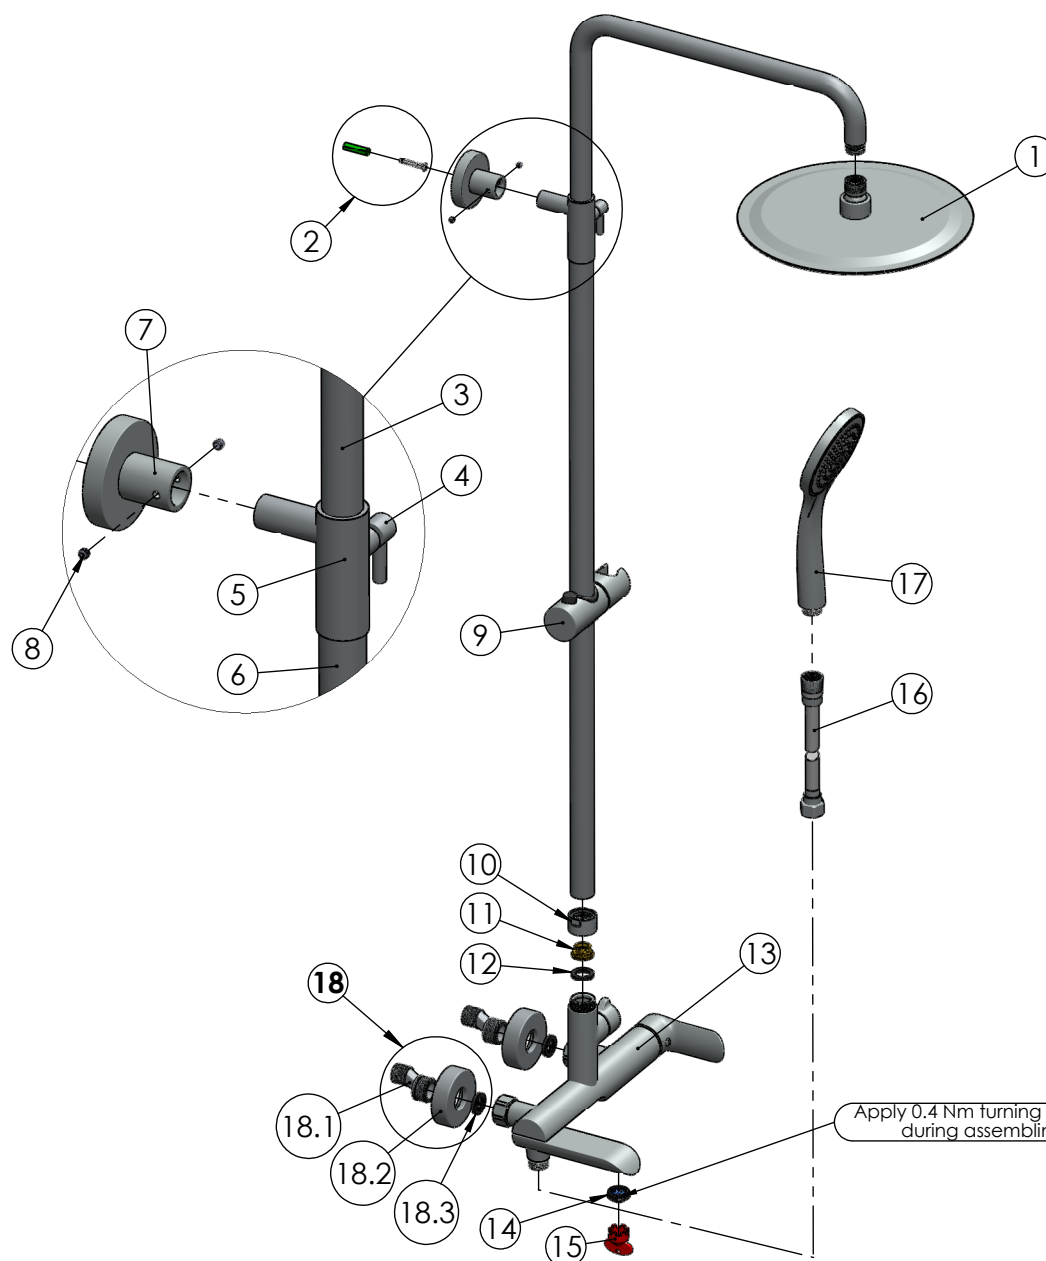

RUBINETA

Product name: **Set Olo+Ultra-10 (SW) (DV3/4)**
Product Code: **625125**

ITEM NO.	PART CODE	NAME	QUANTITY
1	622079	Shower head Olo round 250 (S.S.)	1
2	636567	Nylon plug 8x40mm with screw 4,8x28 (DIN7981)	1
3	799228	Top bar column Olo+Ultra-10(SW)(DV)	1
4	631925	Handle for top bar fixing Olo+Ultra-10(SW)(DV)	1
5	662127	Connection for column Olo+Ultra-10(SW)(DV)	1
6	799230	Lower bar column Olo+Ultra-10(SW)(DV)	1
7	799533	Holder for column Olo+Ultra-10(SW)(DV)	1
8	636337	Hexagon set screw M5x4	2
9	799324	Central Olo+Ultra-10(SW) (tube diam. 25mm)	1
10	799535	Back nut round for column Olo+Ultra-10(SW)(DV)	1
11	636403	Fixing back seat M18x1.5	1
12	632002	Rubber washer G3/4"	1
13	U10P408	Faucet Ultra-10 (SW)(DV3/4) (w/o ecc., aerat.)	1
14	636780	Aerator M24x1 Neoperl SLIM AIR HC blue (f.sets)	1
15	636745	Key aerator Neoperl 21mm	1
16	600055	Shower hose silver 150cm PVC Con/Imp	1
17	622066	Handshower Solo	1
18	636625	Eccentric set with Thermo/Ultra plate	2
18.1	636601	Eccentric 43x10	1
18.2	636614	Fixing set plate Thermo/ULTRA	1
18.3	632013	Washer G3/4" with net	1

RUBINETA

Product name: **Faucet Ultra-10 (SW)(DV34)**
Product Code: **U10P408**

ITEM NO.	PART CODE	NAME	QUANTITY
1	636403	Fixing back seat M18x1.5	2
2	636550	Back seat nut G3/4 for Ultra-10 (swivel)	2
3	635461	Body Ultra-10 (SW)(DV3/4)	1
4	636552	Body insert for Ultra-10 (swivel)	1
5	636553	Diverter ceramic for Ultra-10 (swivel)	1
6	635584	Spout body Ultra-10 (swivel)	1
7	636551	Diverter nut Ultra-10 (swivel)	1
8	634044	Cartridge 35mm Citec with diffus.(grey) (for sets)	1
9	636269	Cartridge nut for Ultra-10 (swivel)	1
10	636554	Cartridge cap for Ultra-10 (swivel)	1
11	631351	Handle Ultra-10 (swivel)	1
12	634053	Cartridge 25mm for diverter Ultra-10 (SW)(DV)	1
13	636582	Diverter nut M28x1 Ultra-10 (SW)(DV)	1
14	632180	PTFE ring 31,7x28x1	1
15	636584	Diverter handle Ultra-10 (SW)(DV)	1