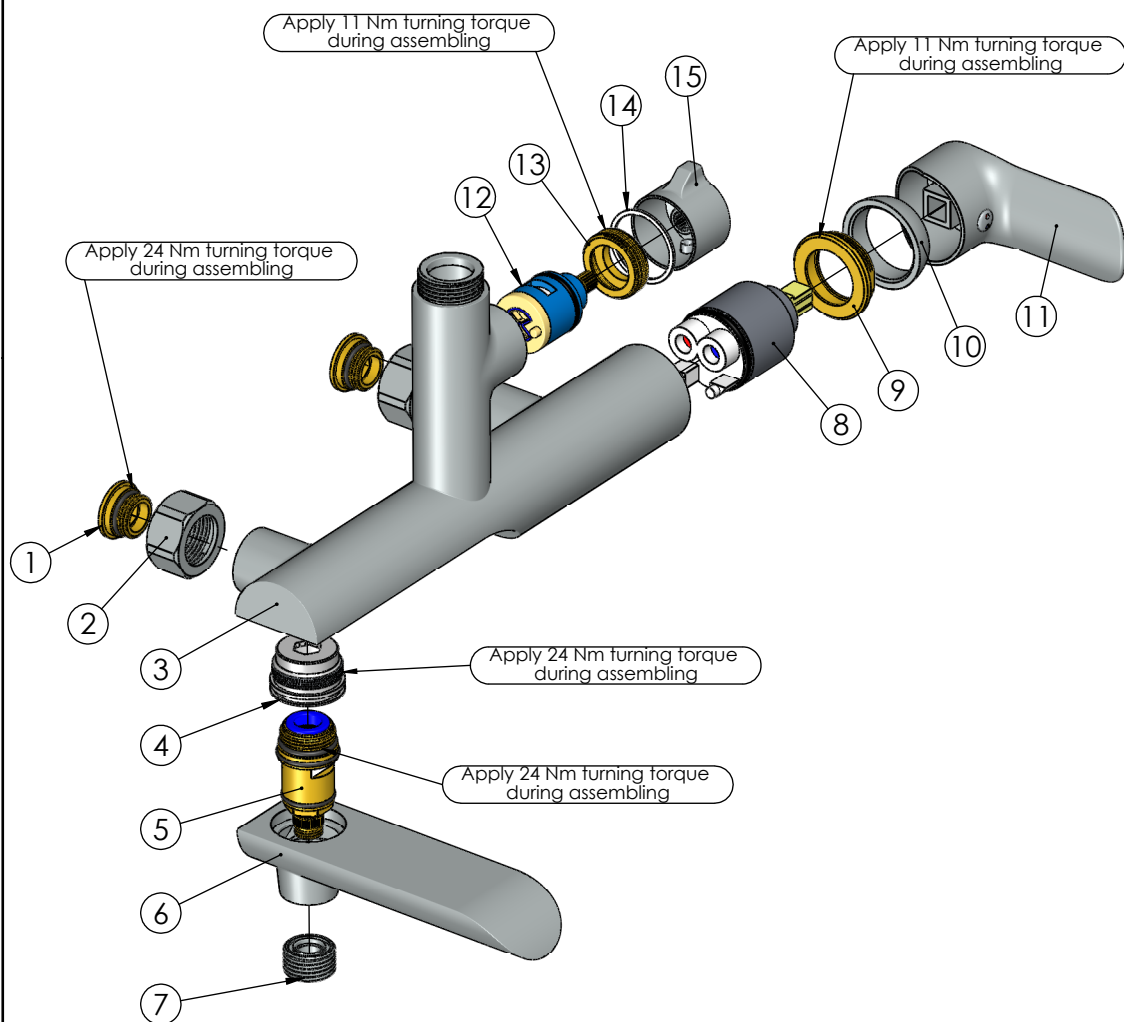

RUBINETA

Product name: **Set Olo+Ultra-10 (SW) (DV3/4)**
Product Code: **625125**

ITEM NO.	PART CODE	NAME	QUANTITY
1	622079	Shower head Olo round 250 (S.S.)	1
2	636567	Nylon plug 8x40mm with screw 4,8x28 (DIN7981)	1
3	799228	Top bar column Olo+Ultra-10(SW)(DV)	1
4	631925	Handle for top bar fixing Olo+Ultra-10(SW)(DV)	1
5	662127	Connection for column Olo+Ultra-10(SW)(DV)	1
6	799230	Lower bar column Olo+Ultra-10(SW)(DV)	1
7	799533	Holder for column Olo+Ultra-10(SW)(DV)	1
8	636337	Hexagon set screw M5x4	2
9	799324	Central Olo+Ultra-10(SW) (tube diam. 25mm)	1
10	799535	Back nut round for column Olo+Ultra-10(SW)(DV)	1
11	636403	Fixing back seat M18x1.5	1
12	632002	Rubber washer G3/4"	1
13	U10P408	Faucet Ultra-10 (SW)(DV3/4) (w/o ecc., aerat.)	1
14	636780	Aerator M24x1 Neoperl SLIM AIR HC blue (f.sets)	1
15	636745	Key aerator Neoperl 21mm	1
16	600055	Shower hose silver 150cm PVC Con/Imp	1
17	622066	Handshower Solo	1
18	636625	Eccentric set with Thermo/Ultra plate	2
18.1	636601	Eccentric 43x10	1
18.2	636614	Fixing set plate Thermo/ULTRA	1
18.3	632013	Washer G3/4" with net	1

RUBINETA

Product name: **Faucet Ultra-10 (SW)(DV34)**
Product Code: **U10P408**

ITEM NO.	PART CODE	NAME	QUANTITY
1	636403	Fixing back seat M18x1.5	2
2	636550	Back seat nut G3/4 for Ultra-10 (swivel)	2
3	635461	Body Ultra-10 (SW)(DV3/4)	1
4	636552	Body insert for Ultra-10 (swivel)	1
5	636553	Diverter ceramic for Ultra-10 (swivel)	1
6	635584	Spout body Ultra-10 (swivel)	1
7	636551	Diverter nut Ultra-10 (swivel)	1
8	634044	Cartridge 35mm Citec with diffus.(grey) (for sets)	1
9	636269	Cartridge nut for Ultra-10 (swivel)	1
10	636554	Cartridge cap for Ultra-10 (swivel)	1
11	631351	Handle Ultra-10 (swivel)	1
12	634053	Cartridge 25mm for diverter Ultra-10 (SW)(DV)	1
13	636582	Diverter nut M28x1 Ultra-10 (SW)(DV)	1
14	632180	PTFE ring 31,7x28x1	1
15	636584	Diverter handle Ultra-10 (SW)(DV)	1