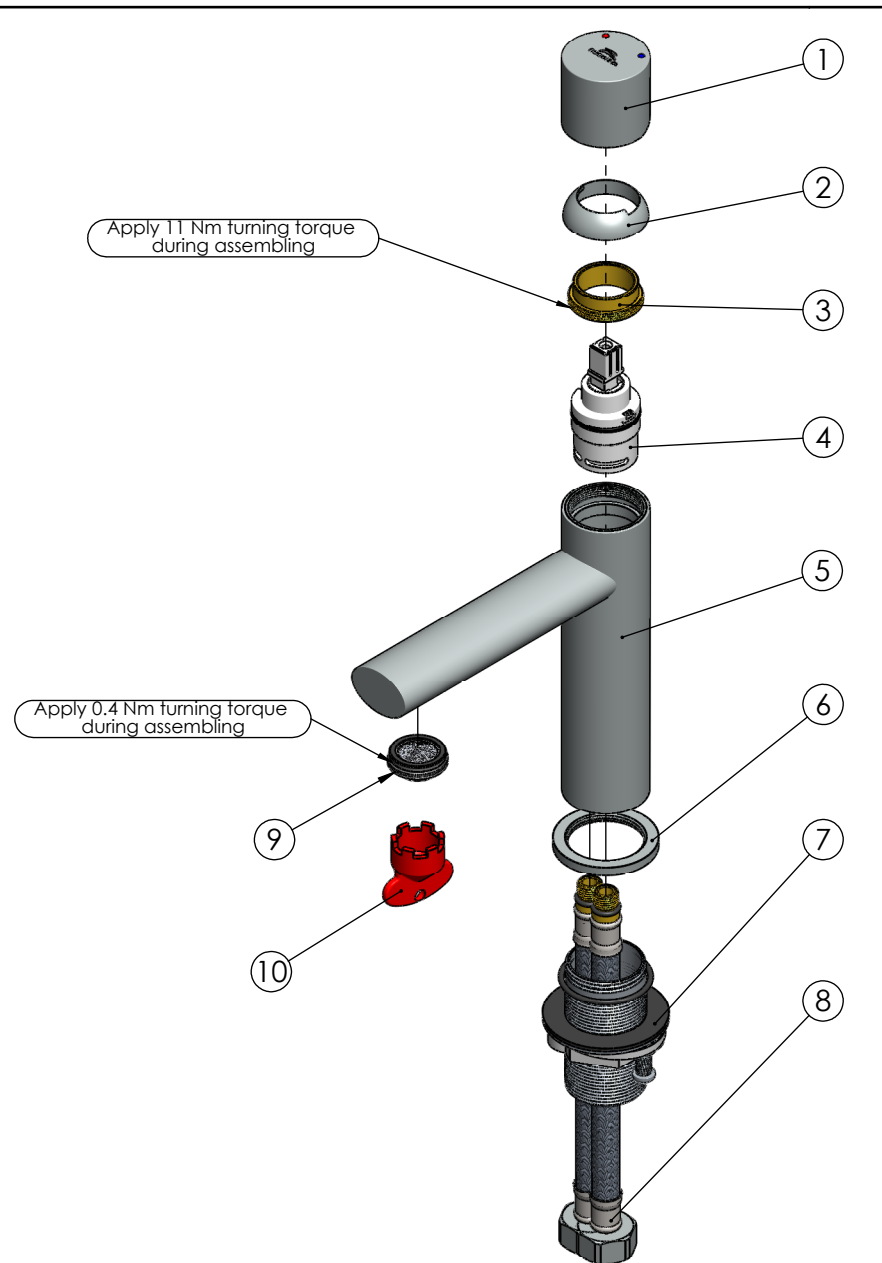

RUBINETA

Product name: **Faucet Etna-18**
Product Code: **ET80008**

ITEM NO.	PART CODE	NAME	QUANTITY
1	631063	Handle Etna-18	1
2	636265	Cartridge cover Etna-18	1
3	636266	Cartridge nut Etna-18	1
4	634050	Cartridge 25mm Citec with upper o-ring (white)	1
5	635443	Body Etna-18	1
6	636050	Base nut for Etna-18	1
7	637111	Fixing set Etna-18	1
8	46381060	FLISTEX M10xF12-L060 Flex faucet's connector	2
9	636789	Aerator M24x1 Neoperl SLIM AIR HC SSR white	1
10	636745	Key aerator Neoperl 21mm	1