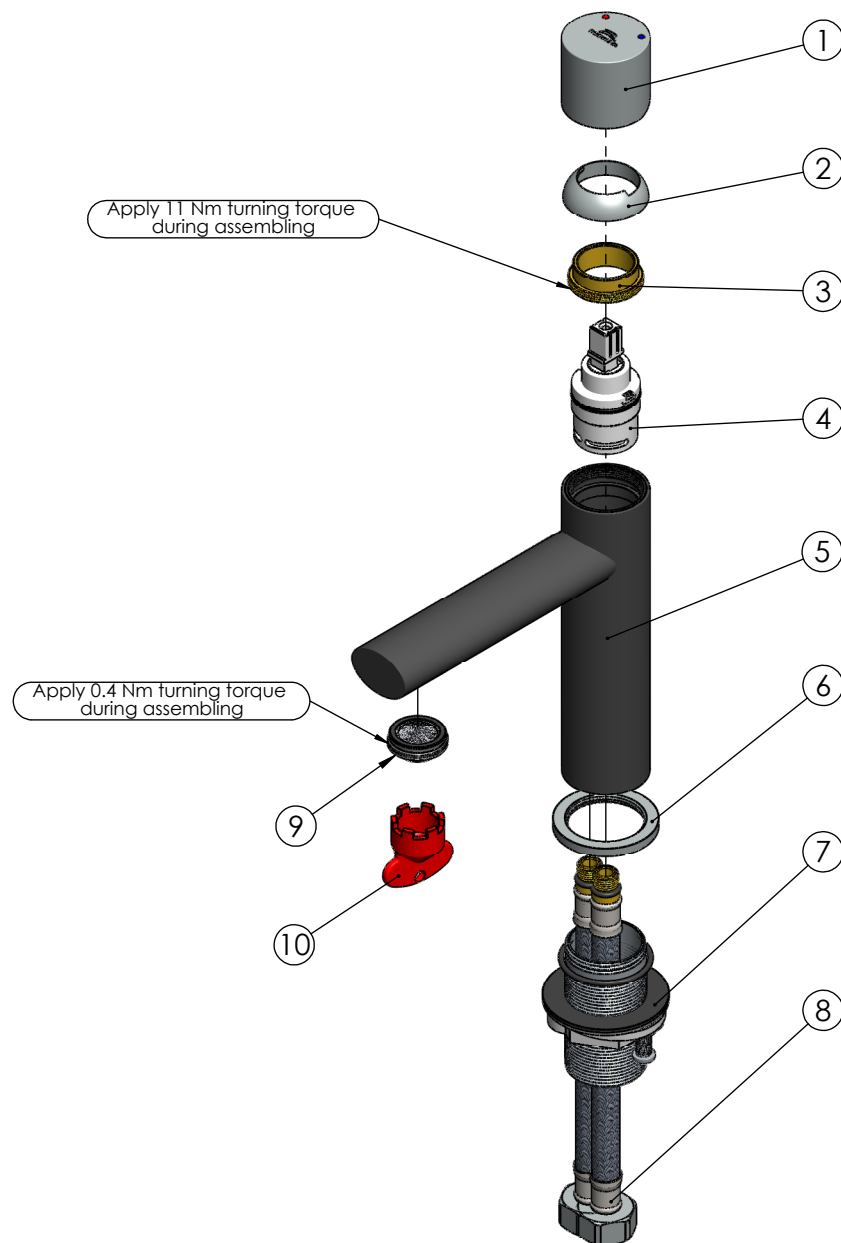

RUBINETA

Product name: **Faucet Etna-18 (BK)**

Product Code: **ET80068**

ITEM NO.	PART CODE	NAME	QUANTITY
1	631063	Handle Etna-18	1
2	636265	Cartridge cover Etna-18	1
3	636266	Cartridge nut Etna-18	1
4	634050	Cartridge 25mm Citec with upper o-ring (white)	1
5	635445	Body Etna-18 (BK)	1
6	636050	Base nut for Etna-18	1
7	637111	Fixing set Etna-18	1
8	46381060	FLISTEX M10xF12-L060 Flex faucet's connector	2
9	636789	Aerator M24x1 Neoperl SLIM AIR HC SSR white	1
10	636745	Key aerator Neoperl 21mm	1