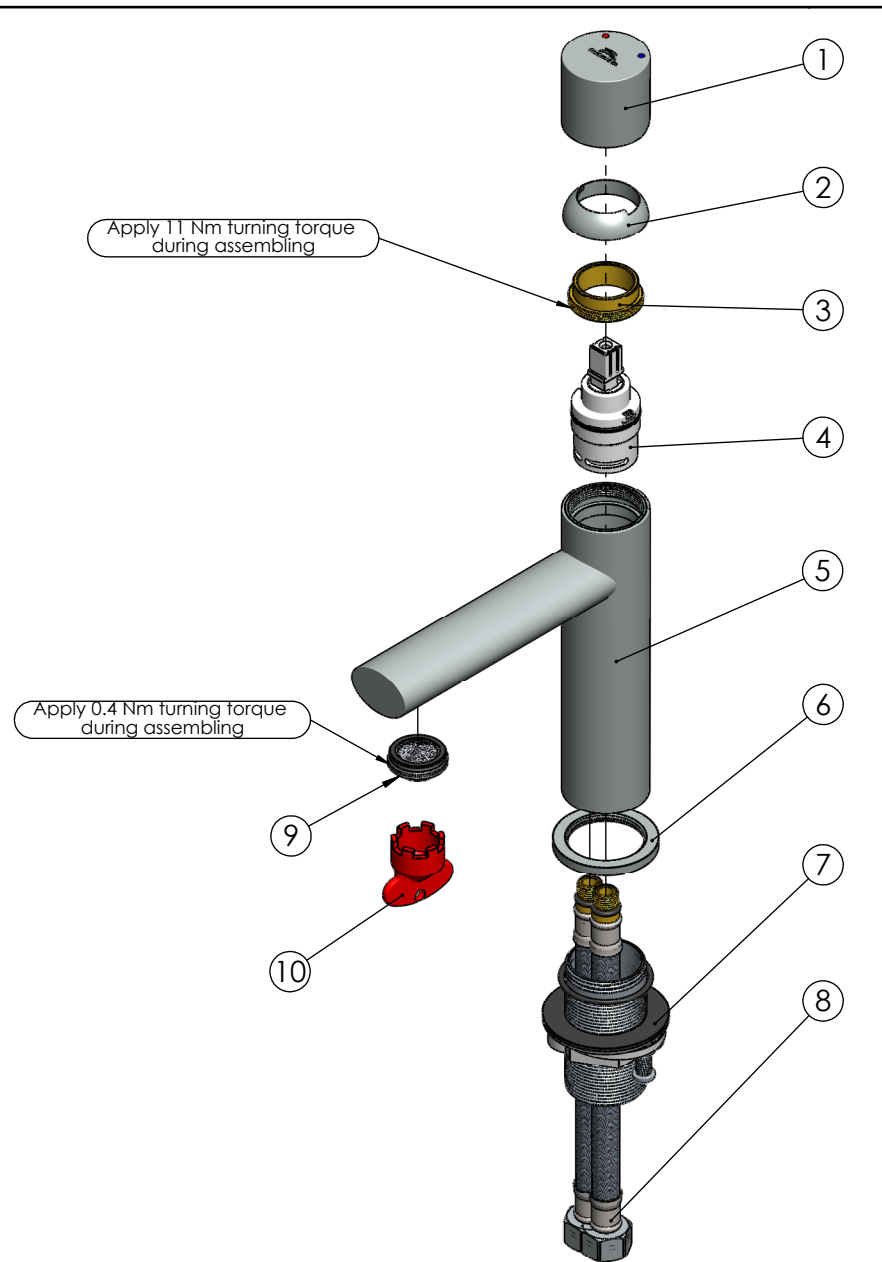

RUBINETA

Product name: **Faucet Etna-18 (3/8)**  
Product Code: **ET80108**

ITEM NO.	PART CODE	NAME	QUANTITY
1	631063	Handle Etna-18	1
2	636265	Cartridge cover Etna-18	1
3	636266	Cartridge nut Etna-18	1
4	634050	Cartridge 25mm Citec with upper o-ring (white)	1
5	635443	Body Etna-18	1
6	636050	Base nut for Etna-18	1
7	637111	Fixing set Etna-18	1
8	46380060	FLISTEX M10xF38-L060 Flex faucet's connector	2
9	636789	Aerator M24x1 Neoperl SLIM AIR HC SSR white	1
10	636745	Key aerator Neoperl 21mm	1