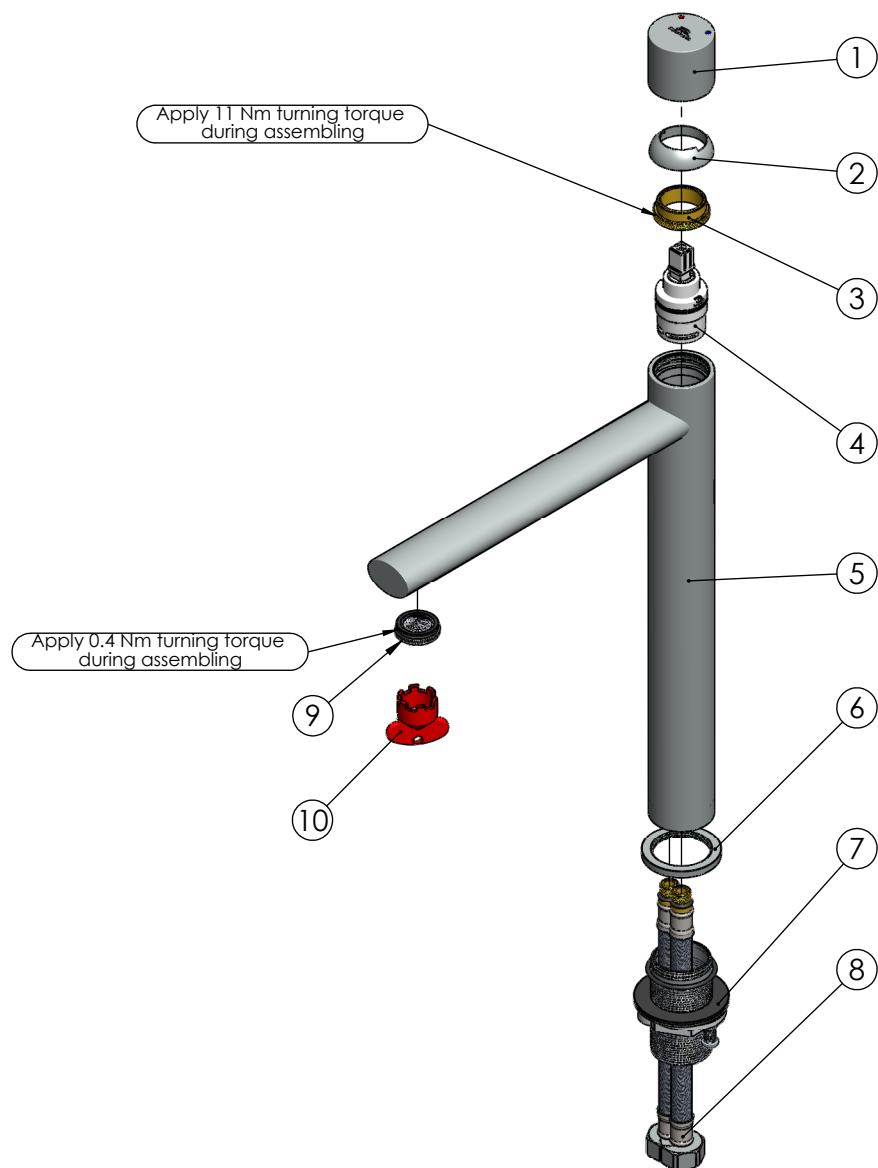

RUBINETA

Product name: **Faucet Etna-18/D**
Product Code: **ETD0008**

ITEM NO.	PART CODE	NAME	QUANTITY.
1	631063	Handle Etna-18	1
2	636265	Cartridge cover Etna-18	1
3	636266	Cartridge nut Etna-18	1
4	634050	Cartridge 25mm Citec with upper o-ring (white)	1
5	635444	Body Etna-18/D	1
6	636050	Base nut for Etna-18	1
7	637111	Fixing set Etna-18	1
8	46381060	FLISTEX M10xF12-L060 Flex faucet's connector	2
9	636789	Aerator M24x1 Neoperl SLIM AIR HC SSR white	1
10	636745	Key aerator Neoperl 21mm	1