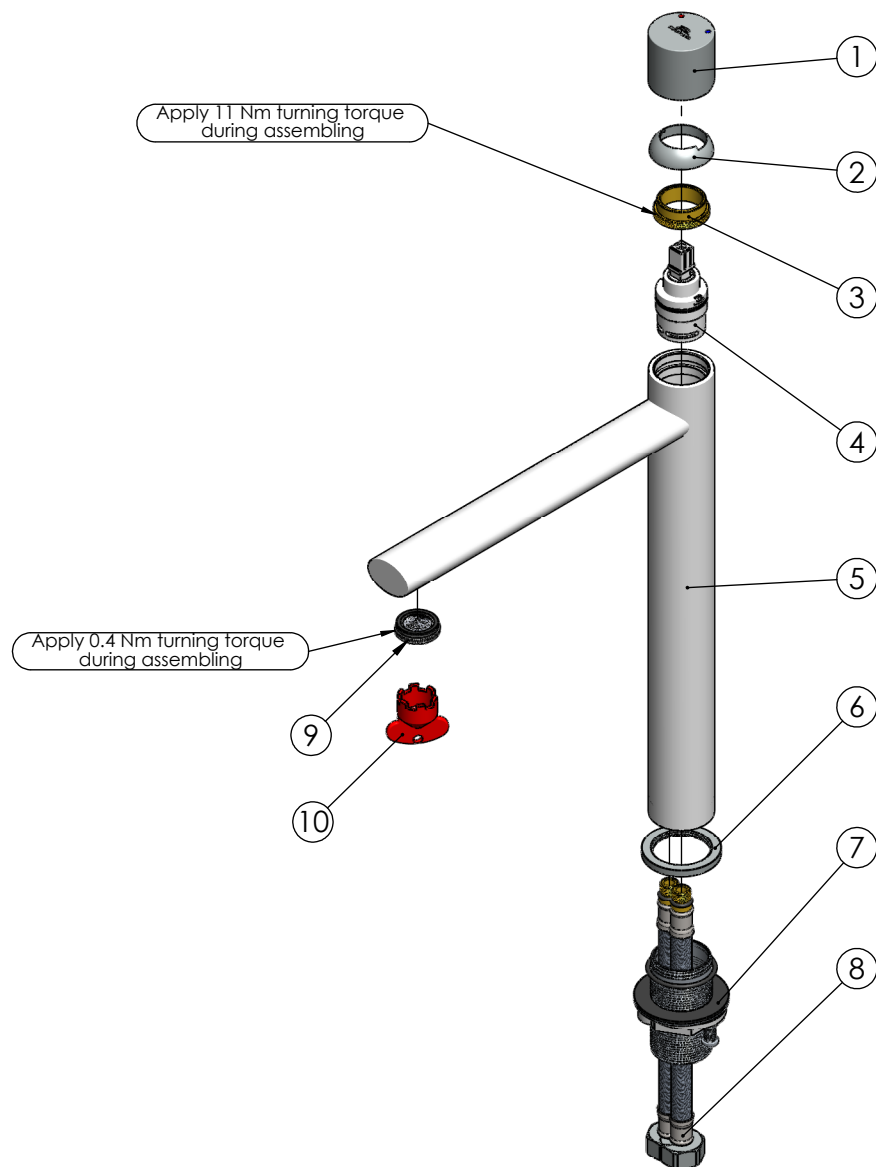

RUBINETA

Product name: **Faucet Etna-18/D (WT)**  
Product Code: **ETD0078**

ITEM NO.	PART CODE	NAME	QUANTITY
1	631063	Handle Etna-18	1
2	636265	Cartridge cover Etna-18	1
3	636266	Cartridge nut Etna-18	1
4	634050	Cartridge 25mm Citec with upper o-ring (white)	1
5	635448	Body Etna-18/D (WT)	1
6	636050	Base nut for Etna-18	1
7	637111	Fixing set Etna-18	1
8	46381060	FLISTEX M10xF12-L060 Flex faucet's connector	2
9	636789	Aerator M24x1 Neoperl SLIM AIR HC SSR white	1
10	636745	Key aerator Neoperl 21mm	1