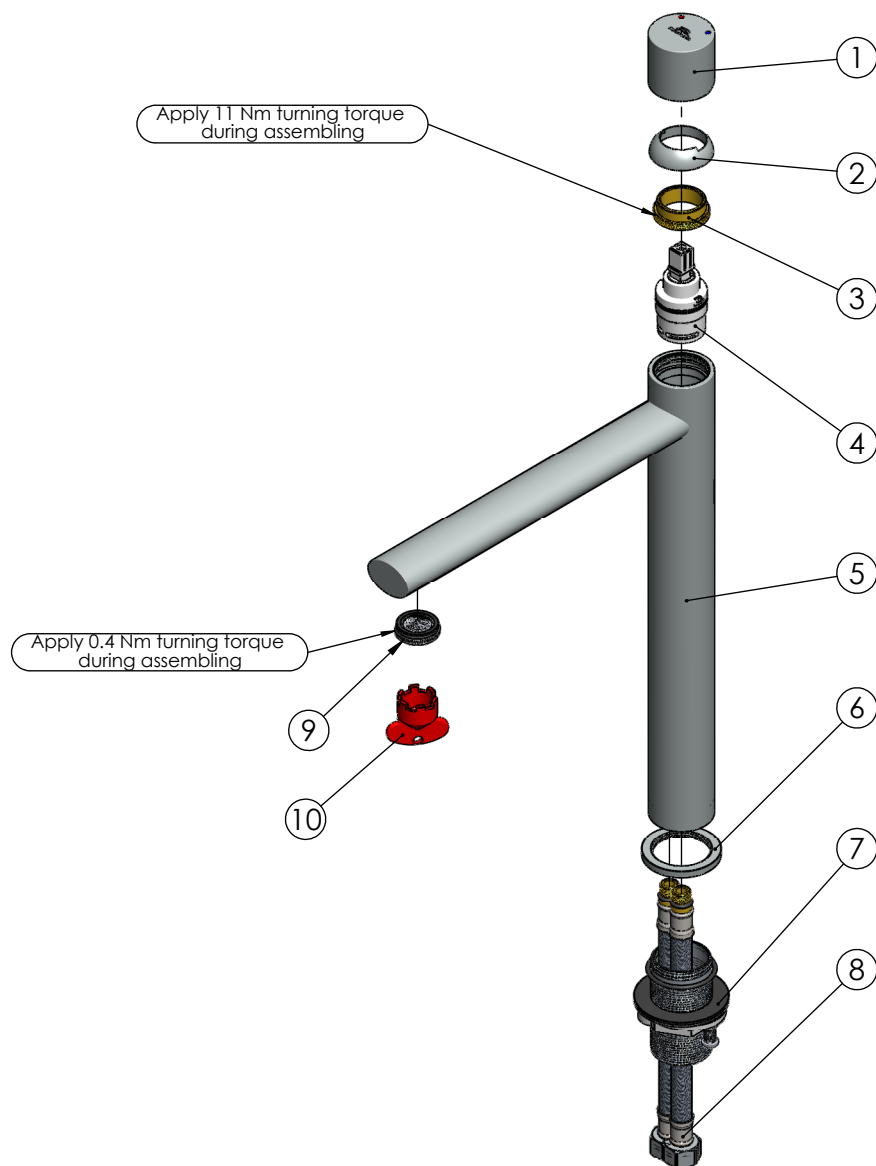

RUBINETA

Product name: **Faucet Etna-18/D (3/8)**  
Product Code: **ETD0108**

ITEM NO.	PART CODE	NAME	QUANTITY
1	631063	Handle Etna-18	1
2	636265	Cartridge cover Etna-18	1
3	636266	Cartridge nut Etna-18	1
4	634050	Cartridge 25mm Citec with upper o-ring (white)	1
5	635444	Body Etna-18/D	1
6	636050	Base nut for Etna-18	1
7	637111	Fixing set Etna-18	1
8	46380060	FLISTEX M10xF38-L060 Flex faucet's connector	2
9	636789	Aerator M24x1 Neoperl SLIM AIR HC SSR white	1
10	636745	Key aerator Neoperl 21mm	1