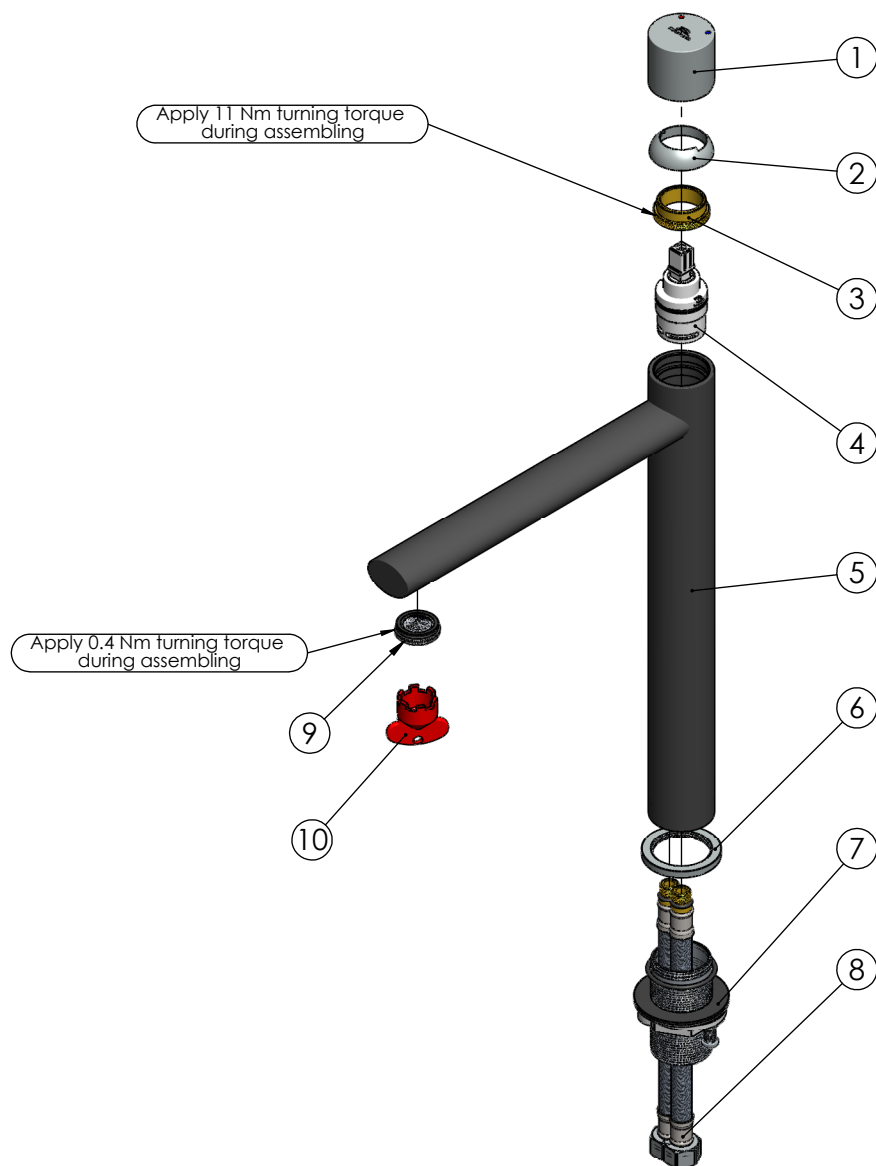

RUBINETA

Product name: **Faucet Etna-18/D (BK) (3/8)**
Product Code: **ETD0168**

ITEM NO.	PART CODE	NAME	QUANTITY
1	631063	Handle Etna-18	1
2	636265	Cartridge cover Etna-18	1
3	636266	Cartridge nut Etna-18	1
4	634050	Cartridge 25mm Citec with upper o-ring (white)	1
5	635446	Body Etna-18/D (BK)	1
6	636050	Base nut for Etna-18	1
7	637111	Fixing set Etna-18	1
8	46380060	FLISTEX M10xF38-L060 Flex faucet's connector	2
9	636789	Aerator M24x1 Neoperl SLIM AIR HC SSR white	1
10	636745	Key aerator Neoperl 21mm	1