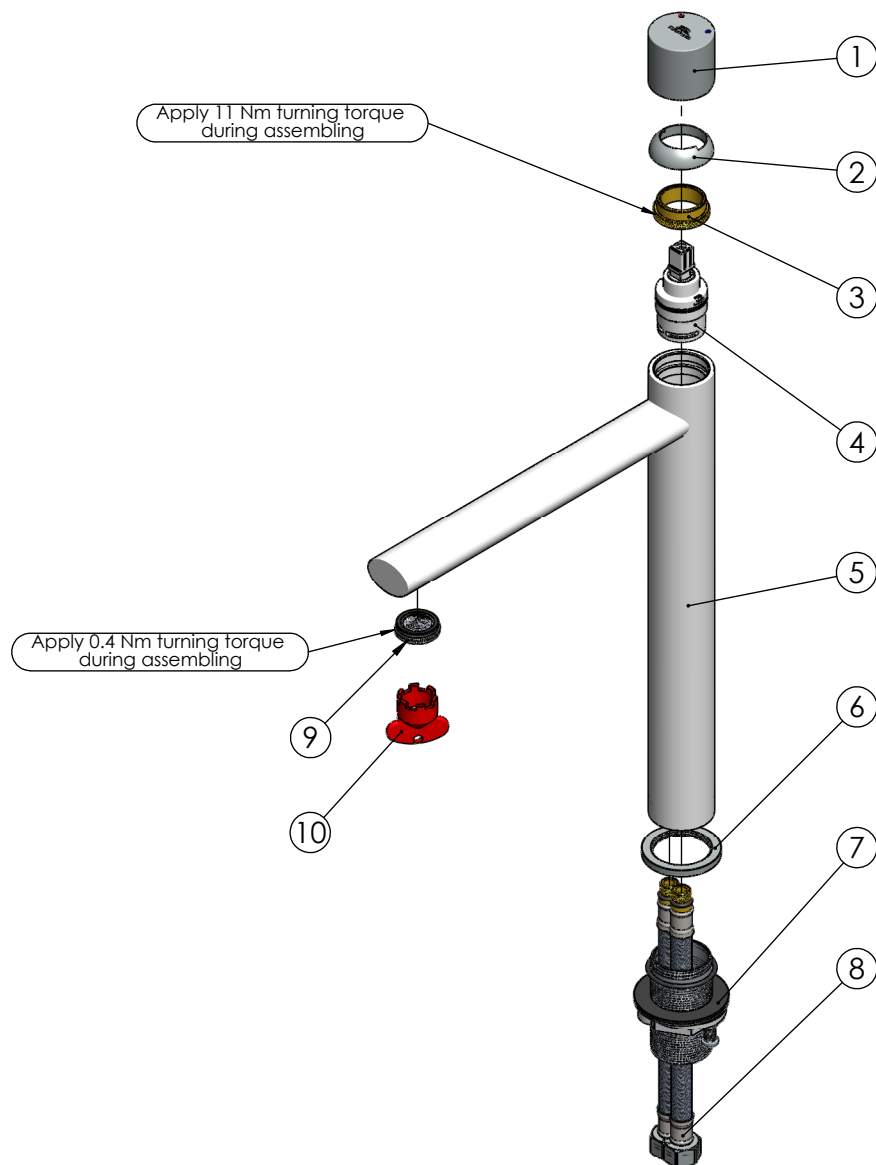

RUBINETA

Product name: **Faucet Etna-18/D (WT) (3/8)**
Product Code: **ETD0178**

ITEM NO.	PART CODE	NAME	QUANTITY
1	631063	Handle Etna-18	1
2	636265	Cartridge cover Etna-18	1
3	636266	Cartridge nut Etna-18	1
4	634050	Cartridge 25mm Citec with upper o-ring (white)	1
5	635448	Body Etna-18/D (WT)	1
6	636050	Base nut for Etna-18	1
7	637111	Fixing set Etna-18	1
8	46380060	FLISTEX M10xF38-L060 Flex faucet's connector	2
9	636789	Aerator M24x1 Neoperl SLIM AIR HC SSR white	1
10	636745	Key aerator Neoperl 21mm	1