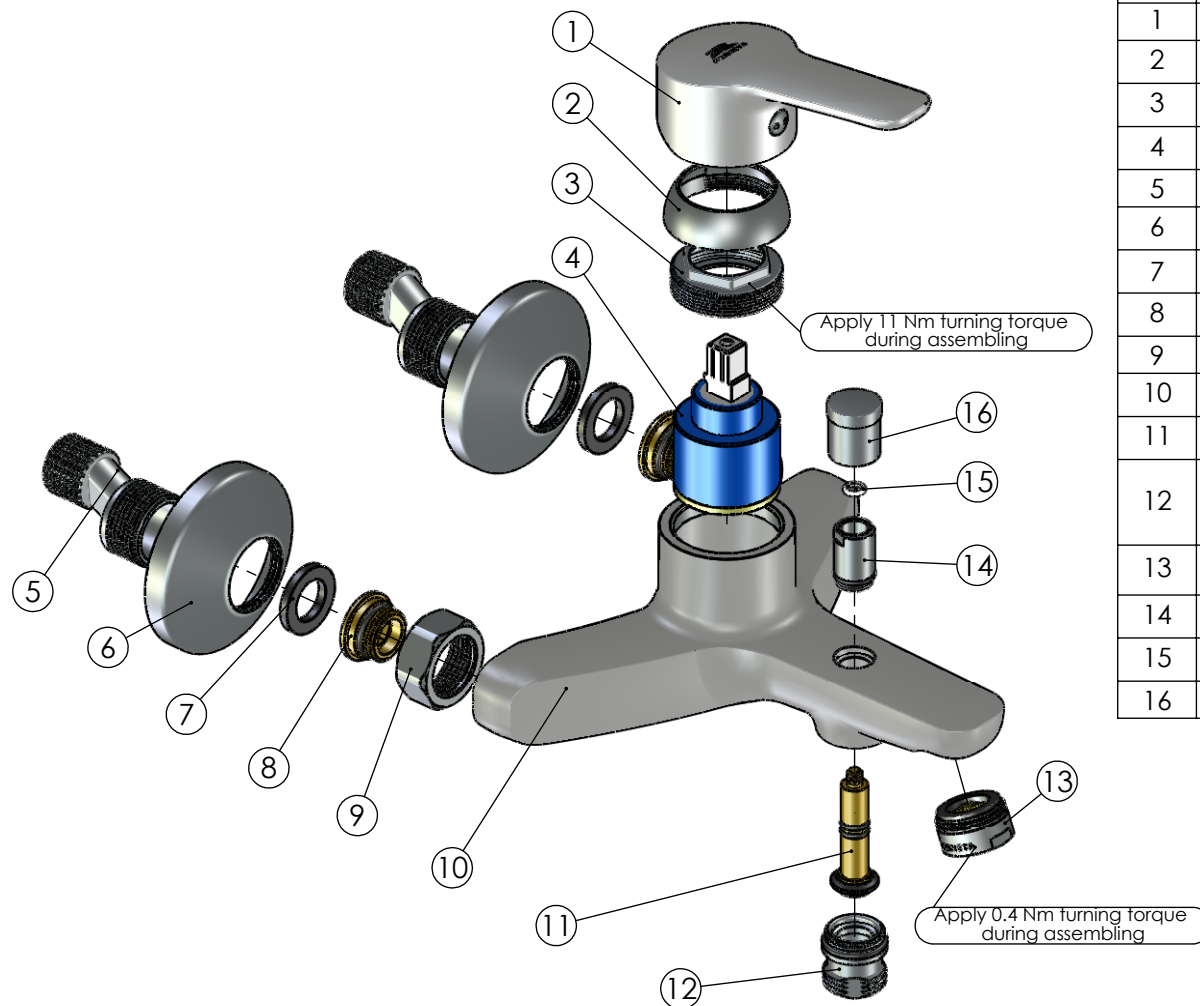

RUBINETA

Product name: **Faucet UNO-10 (WT)**  
Product Code: **N10071**

ITEM NO.	PART CODE	NAME	QUANTITY
1	636365	Cartridge handle Uno (WT)	1
2	636201	Cartridge cap 41mm	1
3	636301	Nut for cartridge 35 mm	1
4	634004	Ceramic cartridge 35 mm	1
5	636601	Eccentric 43x10	2
6	636610	Eccentric plate 65x20	2
7	632002	Rubber washer G3/4"	2
8	636403	Fixing back seat M18x1.5	2
9	636310	Back seat nut G3/4"	2
10	635300	Body Uno-10 (WT)	1
11	636948	Diverter shaft 47mm assembly	1
12	636455	Diverter insert M20x1-G1/2" assembly	1
13	636764	Aerator M24x1 Spider Q16	1
14	636408	Diverter core 9.2 mm assembly	1
15	636326	Spring washer	1
16	636969	Diverter handle Uno-10	1