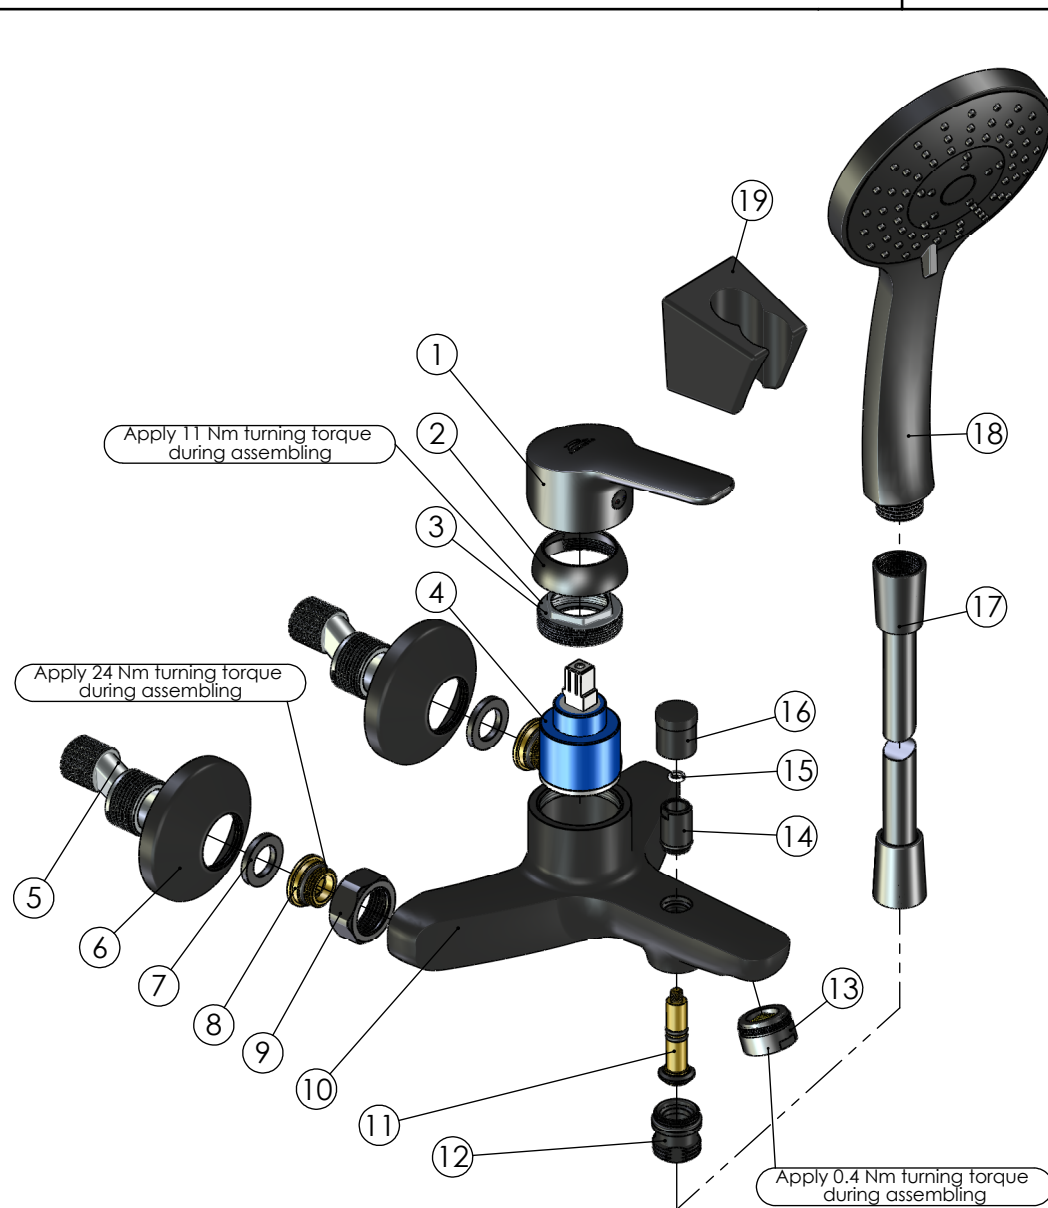

RUBINETA

Product name: **Faucet UNO-10/K (BK2)**  
Product Code: **N10D661**

ITEM NO.	PART CODE	NAME	QUANTITY
1	631075	Handle Uno (BK2)	1
2	636270	Cartridge cover 35 (BK)	1
3	636301	Nut for cartridge 35 mm	1
4	634004	Ceramic cartridge 35 mm	1
5	636601	Eccentric 43x10	2
6	636634	Eccentric plate (BK)	2
7	632002	Rubber washer G3/4"	2
8	636403	Fixing back seat M18x1.5	2
9	636558	Back seat nut G3/4" (BK)	2
10	635317	Body Uno-10 (BK)	1
11	636948	Diverter shaft 47mm assembly	1
12	637113	Diverter insert Uno-10 (BK)	1
13	636788B	Aerator M24 Spider Q16 (BK) (B)	1
14	637114	Diverter core Uno-10 (BK)	1
15	636326	Spring washer	1
16	637112	Diverter handle Uno-10 (BK)	1
17	600064B	Shower hose black 150cm PVC Con/Con (B)	1
18	622082	Handshower Lava (BK)	1
19	623021	Shower holder Grand (BK)	1