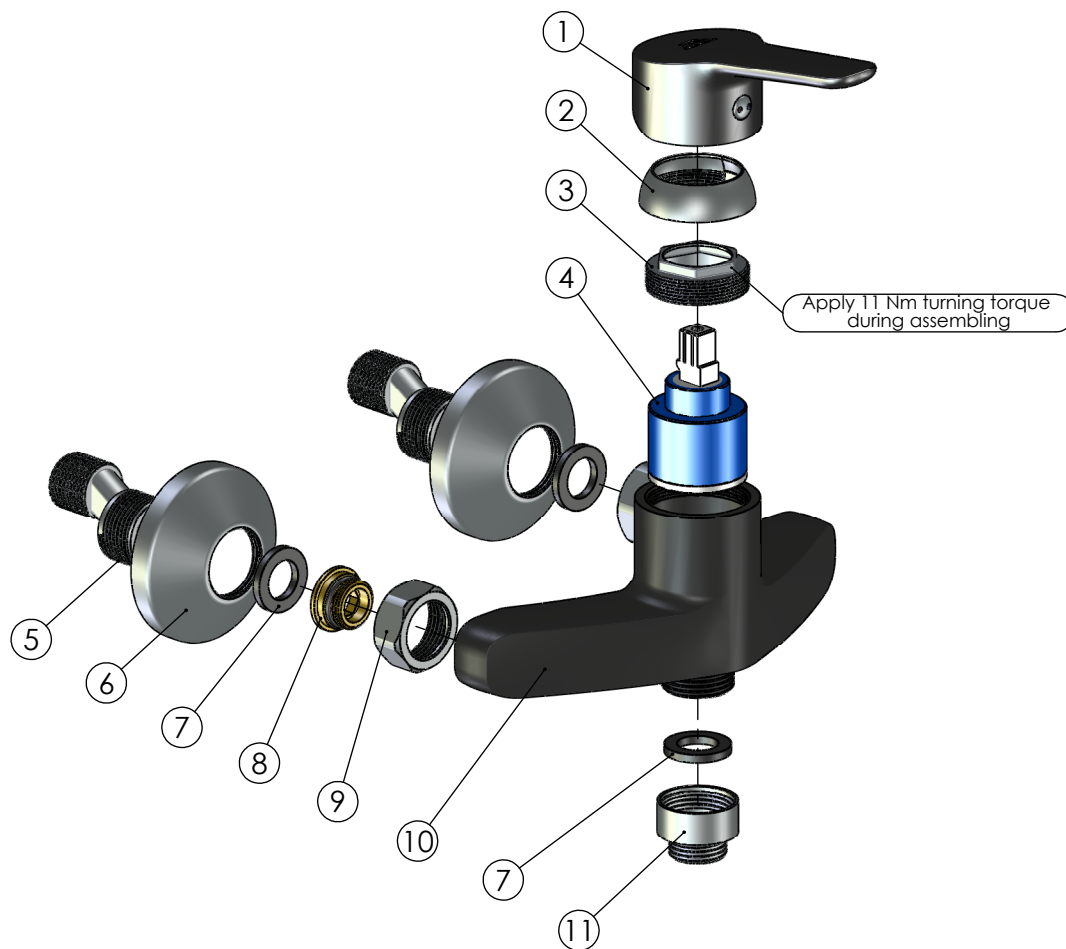

RUBINETA

Product name: **Faucet Uno-12 (BK)**
Product Code: **N20061**

| ITEM NO. | PART CODE | NAME | QUANTITY |
|----------|-----------|--------------------------|----------|
| 1 | 631066 | Handle Uno (BK) | 1 |
| 2 | 636201 | Cartridge cap 41mm | 1 |
| 3 | 636301 | Nut for cartridge 35 mm | 1 |
| 4 | 634004 | Ceramic cartridge 35 mm | 1 |
| 5 | 636601 | Eccentric 43x10 | 2 |
| 6 | 636610 | Eccentric plate 65x20 | 2 |
| 7 | 632002 | Rubber washer G3/4" | 3 |
| 8 | 636403 | Fixing back seat M18x1.5 | 2 |
| 9 | 636310 | Back seat nut G3/4" | 2 |
| 10 | 635318 | Body Uno-12 (BK) | 1 |
| 11 | 636925 | Adapter F3/4" - M1/2" | 1 |