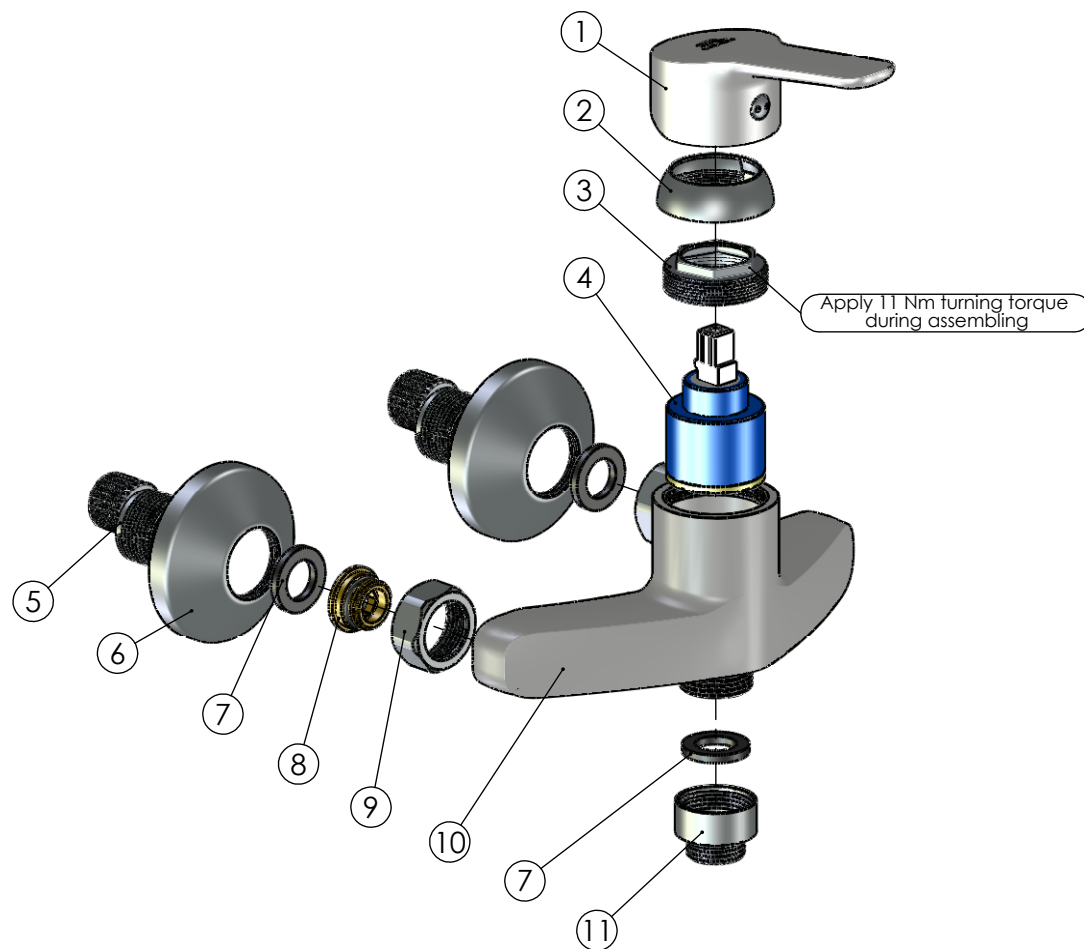

RUBINETA

Product name: **Faucet Uno-12 (WT)**
Product Code: **N20071**

ITEM NO.	PART CODE	NAME	QUANTITY
1	636365	Cartridge handle Uno (WT)	1
2	636201	Cartridge cap 41mm	1
3	636301	Nut for cartridge 35 mm	1
4	634004	Ceramic cartridge 35 mm	1
5	636601	Eccentric 43x10	2
6	636610	Eccentric plate 65x20	2
7	632002	Rubber washer G3/4"	3
8	636403	Fixing back seat M18x1.5	2
9	636310	Back seat nut G3/4"	2
10	635301	Body Uno-12 (WT)	1
11	636925	Adapter F3/4" - M1/2"	1