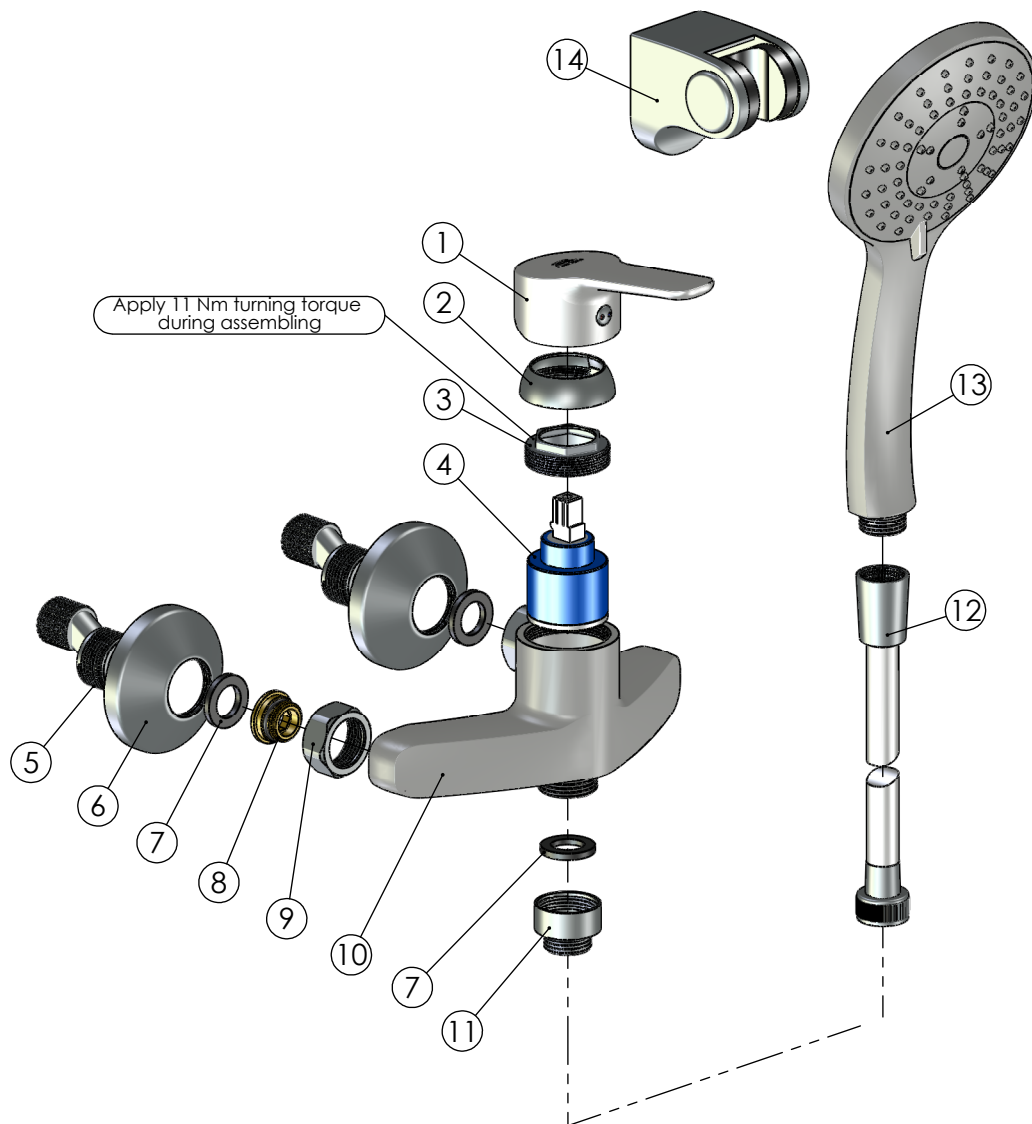

RUBINETA

Product name: **Faucet UNO-12/K (WT)**
Product Code: **N20D71**

| ITEM NO. | PART CODE | NAME | QUANTIT Y |
|----------|-----------|--|-----------|
| 1 | 636365 | Cartridge handle Uno (WT) | 1 |
| 2 | 636201 | Cartridge cap 41mm | 1 |
| 3 | 636301 | Nut for cartridge 35 mm | 1 |
| 4 | 634004 | Ceramic cartridge 35 mm | 1 |
| 5 | 636601 | Eccentric 43x10 | 2 |
| 6 | 636610 | Eccentric plate 65x20 | 2 |
| 7 | 632002 | Rubber washer G3/4" | 3 |
| 8 | 636403 | Fixing back seat M18x1.5 | 2 |
| 9 | 636310 | Back seat nut G3/4" | 2 |
| 10 | 635301 | Body Uno-12 (WT) | 1 |
| 11 | 636925 | Adapter F3/4" - M1/2" | 1 |
| 12 | 600058B | Shower hose white 150 cm PVC Con/Imp (360) (B) | 1 |
| 13 | 622083 | Handshower Lava (WT) | 1 |
| 14 | 623003 | Shower holder Fix | 1 |