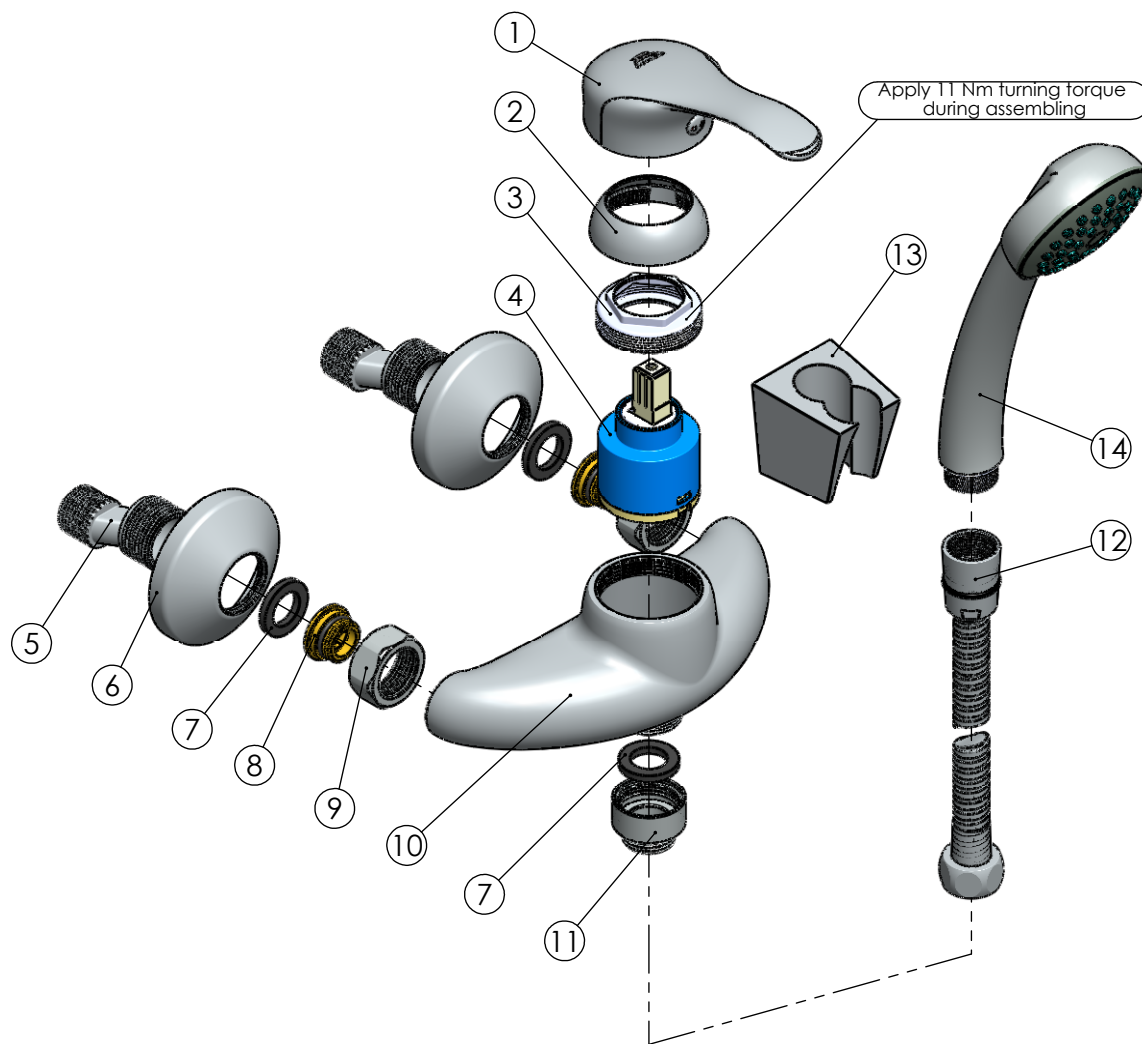

RUBINETA

Product name: **Faucet Optima-12/K**  
Product Code: **O20K08**

ITEM NO.	PART CODE	NAME	QUANTITY
1	631051	Cartridge handle Optima	1
2	636253	Cartridge capOptima/Kapri	1
3	636301	Nut for cartridge 35	1
4	634004	Cartridge 35 mm	1
5	636601	Eccentric 43x10	2
6	636610	Eccentric plate 65x20	2
7	632002	Rubber washer G3/4"	3
8	636403	Fixing back seat M18x1.5	2
9	636310	Back seat nut G3/4"	2
10	635406	Body Optima-12	1
11	636925	Adapter F3/4" - M1/2"	1
12	600014	Shower hose Con/Imp double lock 150cm	1
13	623005	Shower holder Grand	1
14	622005	Handshower Kobra	1