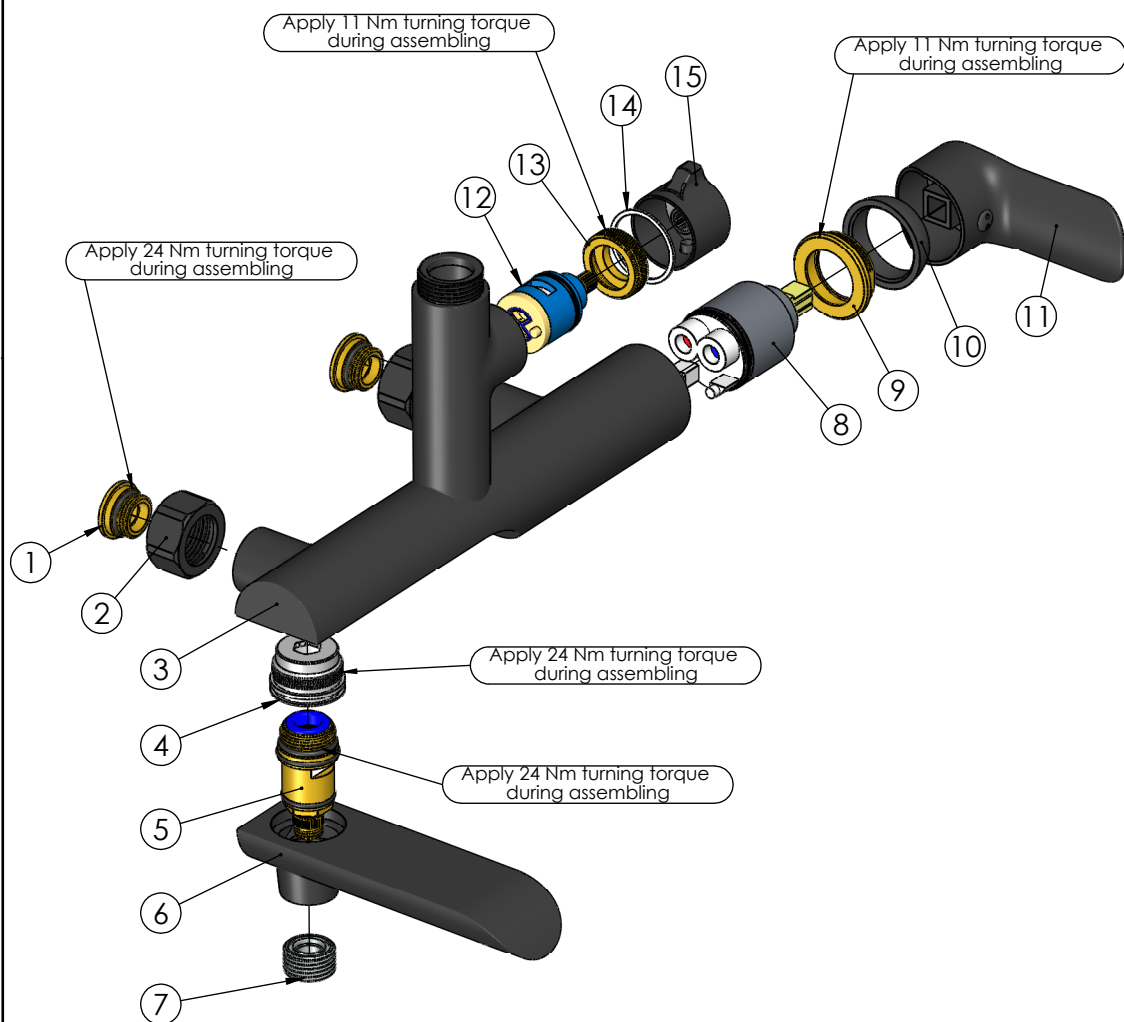

RUBINETA

Product name: **Set Olo+Ultra-10 (SW) (DV3/4) (BK)**
Product Code: **625123**

Apply 0.4 Nm turning torque during assembling

ITEM NO.	PART CODE	NAME	QUANTITY
1	622087	Shower head Olo round 250 (S.S.)(BK)	1
2	636567	Nylon plug 8x40mm with screw 4,8x28 (DIN7981)	1
3	799229	Top bar column Olo+Ultra-10(BK)(SW)(DV)	1
4	631926	Handle for top bar fixing Olo+Ultra-10(BK)(SW)(DV)	1
5	662128	Connection for column Olo+Ultra-10(BK)(SW)(DV)	1
6	799231	Lower bar column Olo+Ultra-10(BK)(SW)(DV)	1
7	799534	Holder for column Olo+Ultra-10(BK)(SW)(DV)	1
8	636337	Hexagon screw M5x4	2
9	799325	Central Olo+Ultra-10(BK)(SW)(tube diam.25mm)	1
10	799536	Back nut round for Olo+Ultra-10(BK)(SW)(DV)	1
11	636403	Fixing back seat M18x1.5	1
12	632002	Rubber washer G3/4"	1
13	U10P468	Faucet Ultra-10 (SW)(DV3/4)(BK)(w/o ecc., aerat.)	1
14	636780	Aerator M24x1 Neoperl SLIM AIR HC blue (f.sets)	1
15	636745	Key aerator Neoperl 21mm	1
16	600064B	Shower hose black 150cm PVC Con/Con (B)	1
17	622082	Handshower Lava (BK)	1
18	636601	Eccentric 43x10	2
19	636660	Fixing set plate Ultra-10 (BK)(SW)	2
20	632013	Washer G3/4" with net	2

RUBINETA

Product name: **Faucet Ultra-10 (SW)(DV34)(BK)**
Product Code: **U10P468**

ITEM NO.	PART CODE	NAME	QUANTITY
1	636403	Fixing back seat M18x1.5	2
2	636579	Back seat nut G3/4 for Ultra-10 (BK)(SW)	2
3	635462	Body Ultra-10 (BK)(SW)(DV3/4)	1
4	636552	Body insert for Ultra-10 (swivel)	1
5	636553	Diverter ceramic for Ultra-10 (swivel)	1
6	635592	Spout body Ultra-10 (BK)(SW)	1
7	636580	Diverter nut Ultra-10 (BK)(SW)	1
8	634044	Cartridge 35mm Citec with diffus.(grey)(for sets)	1
9	636269	Cartridge nut for Ultra-10 (swivel)	1
10	636581	Cartridge cap for Ultra-10 (BK)(SW)	1
11	631357	Handle Ultra-10 (BK)(SW)	1
12	634053	Cartridge 25mm for diverter Ultra-10 (SW)(DV)	1
13	636582	Diverter nut M28x1 Ultra-10 (SW)(DV)	1
14	632180	PTFE ring 31,7x28x1	1
15	636585	Diverter handle Ultra-10 (BK)(SW)(DV)	1