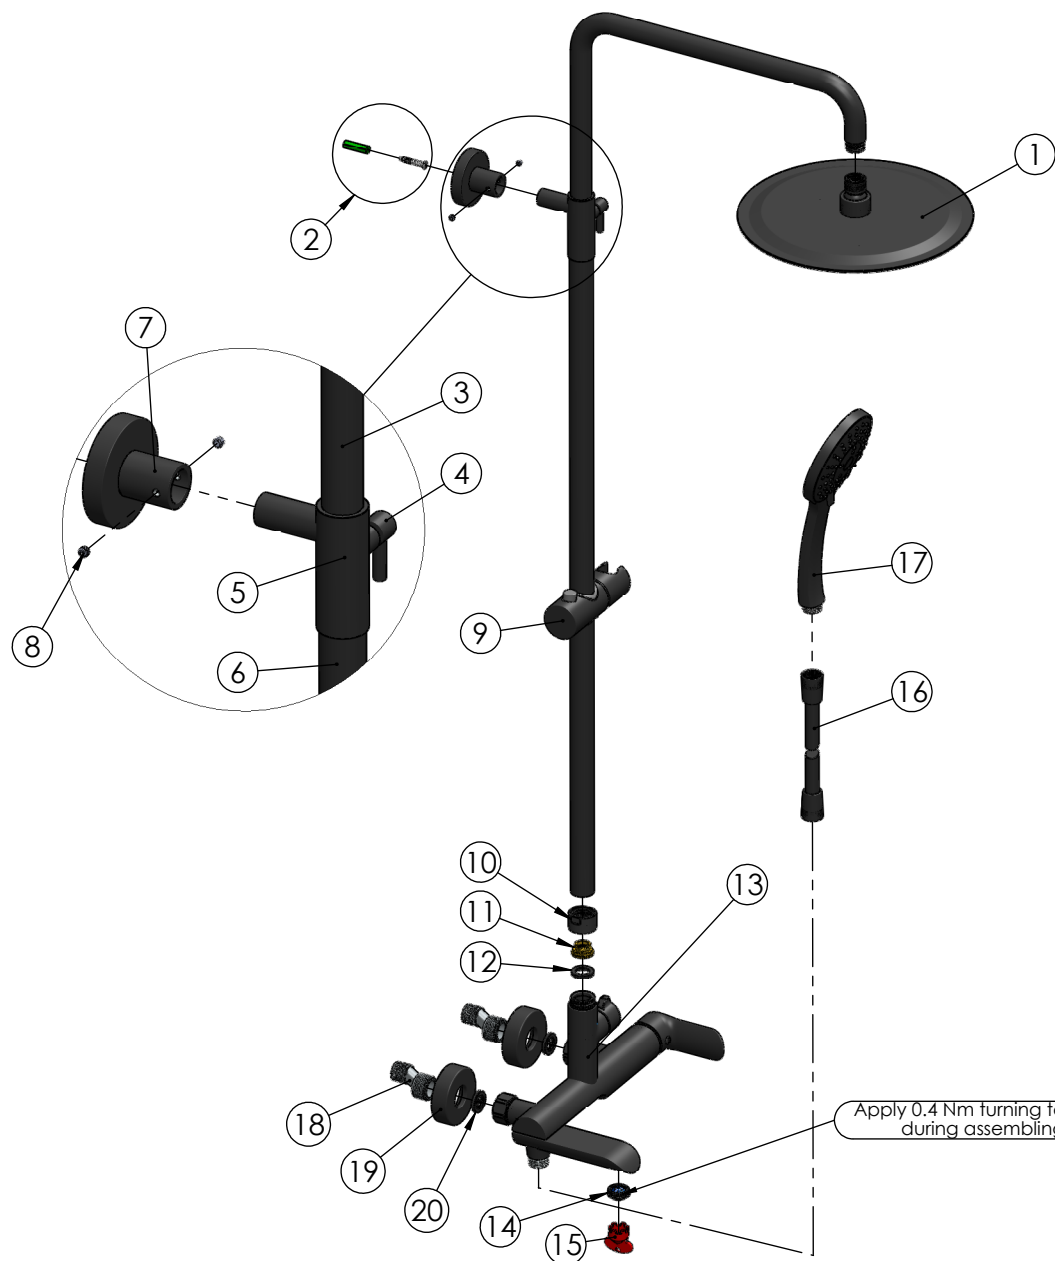

RUBINETA

Product name: **Set Olo+Ultra-10 (SW) (DV3/4) (BK)**
Product Code: **625123**

Apply 0.4 Nm turning torque during assembling

ITEM NO.	PART CODE	NAME	QUANTITY
1	622087	Shower head Olo round 250 (S.S.)(BK)	1
2	636567	Nylon plug 8x40mm with screw 4,8x28 (DIN7981)	1
3	799229	Top bar column Olo+Ultra-10(BK)(SW)(DV)	1
4	631926	Handle for top bar fixing Olo+Ultra-10(BK)(SW)(DV)	1
5	662128	Connection for column Olo+Ultra-10(BK)(SW)(DV)	1
6	799231	Lower bar column Olo+Ultra-10(BK)(SW)(DV)	1
7	799534	Holder for column Olo+Ultra-10(BK)(SW)(DV)	1
8	636337	Hexagon screw M5x4	2
9	799325	Central Olo+Ultra-10(BK)(SW)(tube diam.25mm)	1
10	799536	Back nut round for Olo+Ultra-10(BK)(SW)(DV)	1
11	636403	Fixing back seat M18x1.5	1
12	632002	Rubber washer G3/4"	1
13	U10P468	Faucet Ultra-10 (SW)(DV3/4)(BK)(w/o ecc., aerat.)	1
14	636780	Aerator M24x1 Neoperl SLIM AIR HC blue (f.sets)	1
15	636745	Key aerator Neoperl 21mm	1
16	600064B	Shower hose black 150cm PVC Con/Con (B)	1
17	622082	Handshower Lava (BK)	1
18	636601	Eccentric 43x10	2
19	636660	Fixing set plate Ultra-10 (BK)(SW)	2
20	632013	Washer G3/4" with net	2

RUBINETA

Product name: **Faucet Ultra-10 (SW)(DV34)(BK)**
Product Code: **U10P468**

ITEM NO.	PART CODE	NAME	QUANTITY
1	636403	Fixing back seat M18x1.5	2
2	636579	Back seat nut G3/4 for Ultra-10 (BK)(SW)	2
3	635462	Body Ultra-10 (BK)(SW)(DV3/4)	1
4	636552	Body insert for Ultra-10 (swivel)	1
5	636553	Diverter ceramic for Ultra-10 (swivel)	1
6	635592	Spout body Ultra-10 (BK)(SW)	1
7	636580	Diverter nut Ultra-10 (BK)(SW)	1
8	634044	Cartridge 35mm Citec with diffus.(grey)(for sets)	1
9	636269	Cartridge nut for Ultra-10 (swivel)	1
10	636581	Cartridge cap for Ultra-10 (BK)(SW)	1
11	631357	Handle Ultra-10 (BK)(SW)	1
12	634053	Cartridge 25mm for diverter Ultra-10 (SW)(DV)	1
13	636582	Diverter nut M28x1 Ultra-10 (SW)(DV)	1
14	632180	PTFE ring 31,7x28x1	1
15	636585	Diverter handle Ultra-10 (BK)(SW)(DV)	1