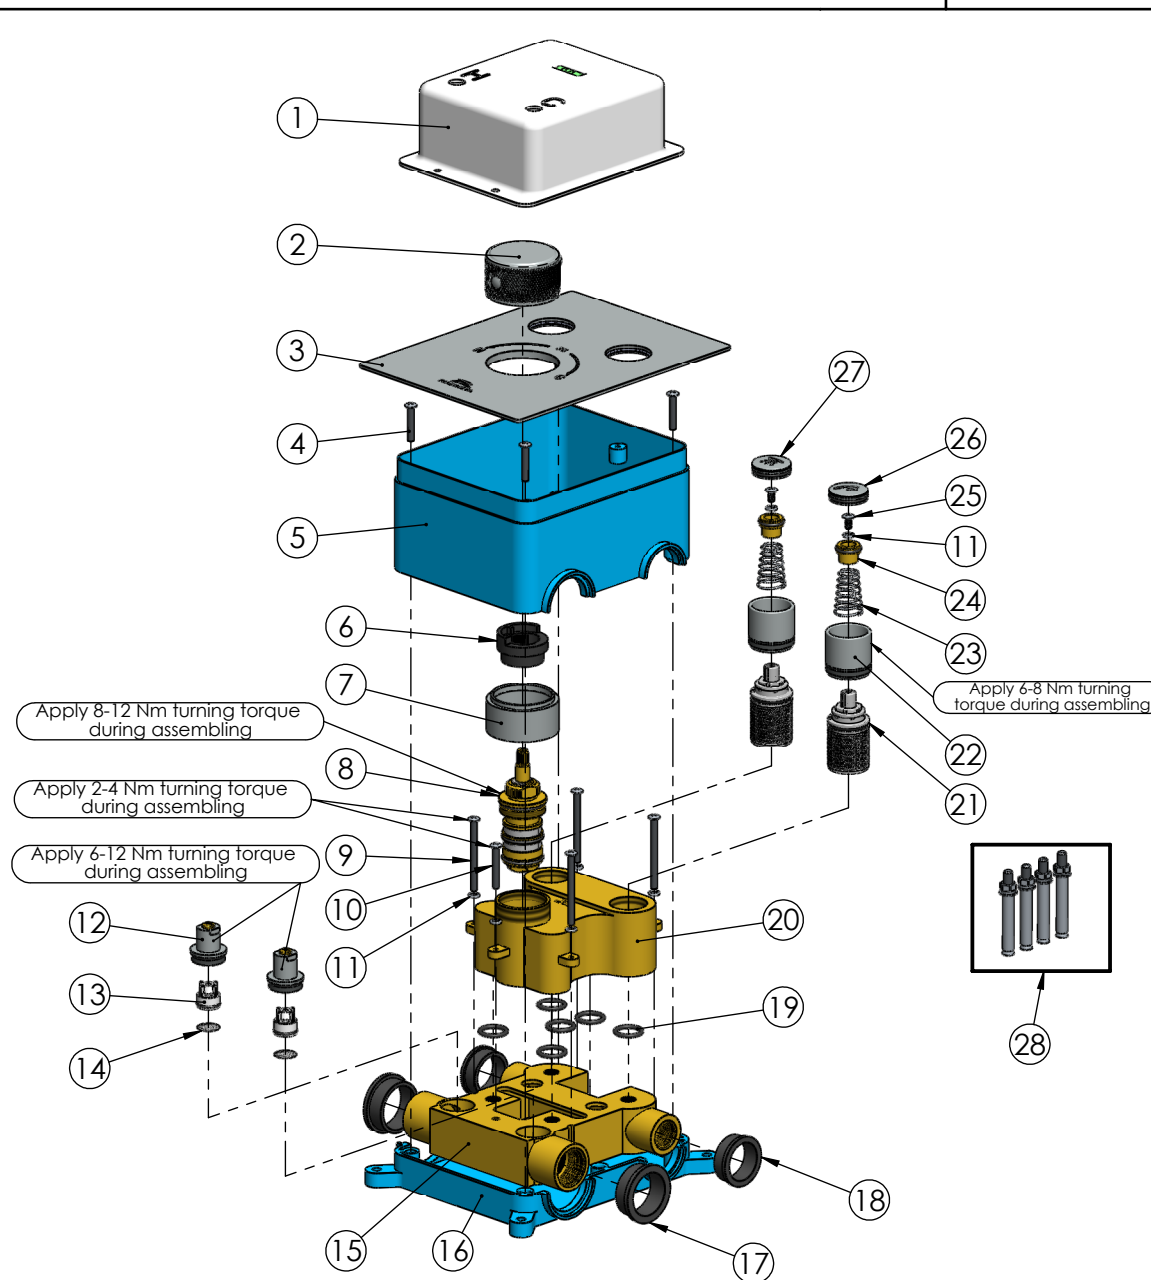

RUBINETA

Product name: **Set concealed faucet Thermo-2F-Olo (SQ)**
Product Code: **625039**

ITEM NO.	PART CODE	NAME	QUANTITY
1	PM0015	Concealed faucet Thermo-2F	1
2	600055	Shower hose silver 150cm PVC Con/Imp	1
3	636578	Connection and holder concealed sh.1/2"(sq)	1
4	622158	Handshower Dove chr.	1
5	636576	Shower head arm 40cm (sq)	1
6	622086	Shower head Olo square 250x250 (S.S)	1

RUBINETA

Product name: **Concealed faucet Thermo-2F**
Product Code: **PM0015**

ITEM NO.	PART CODE	NAME	QUANTITY
1	637174	Protective cover with spirit level Thermo-2F/3F	1
2	631082	Handle Thermo-2F/3F	1
3	636140	Decorative plate for Thermo-2F	1
4	637171	Screw M4x30 (DIN7985)	4
5	639257	Plastic box top for Thermo-2F/3F	1
6	636483	Temperature control ring Thermo	1
7	635470	Body for thermostat Thermo-2F/3F	1
8	637167	Thermostat Thermo-2F/3F	1
9	637173	Screw M4x50 (DIN7985)	4
10	637172	Screw M4x35 (DIN7985)	1
11	637170	Spring washer M4 (DIN127)	7
12	635473	Body for check valve for Thermo-2F/3F	2
13	711048	Check valve for Thermo-2F/3F	2
14	632198	Stainless steel 1/2" screen mesh	2
15	635472	Base body for Thermo-2F	1
16	639258	Plastic box base for Thermo-2F/3F	1
17	632202	Ruber ring (40x30x13,5) for Thermo-2F/3F	2
18	632201	Ruber ring (34x26x11,5) for Thermo-2F/3F	2
19	632203	O-ring 15x2.5	6
20	635471	Top body for Thermo-2F	1
21	634055	Cartridge for Thermo-2F/3F (push type)	2
22	637163	Cartridge cover for Thermo-2F/3F	2
23	637169	Spring for button Thermo-2F/3F	2
24	637168	Button connector for Thermo-2F/3F	2
25	636324	Screw M4x8	2
26	637165	Button for Thermo-2F/3F (handshower)	1
27	637166	Button for Thermo-2F/3F (shower head)	1
28	637175	Anchor screws (4pcs) for faucet Thermo-2F/3F	1