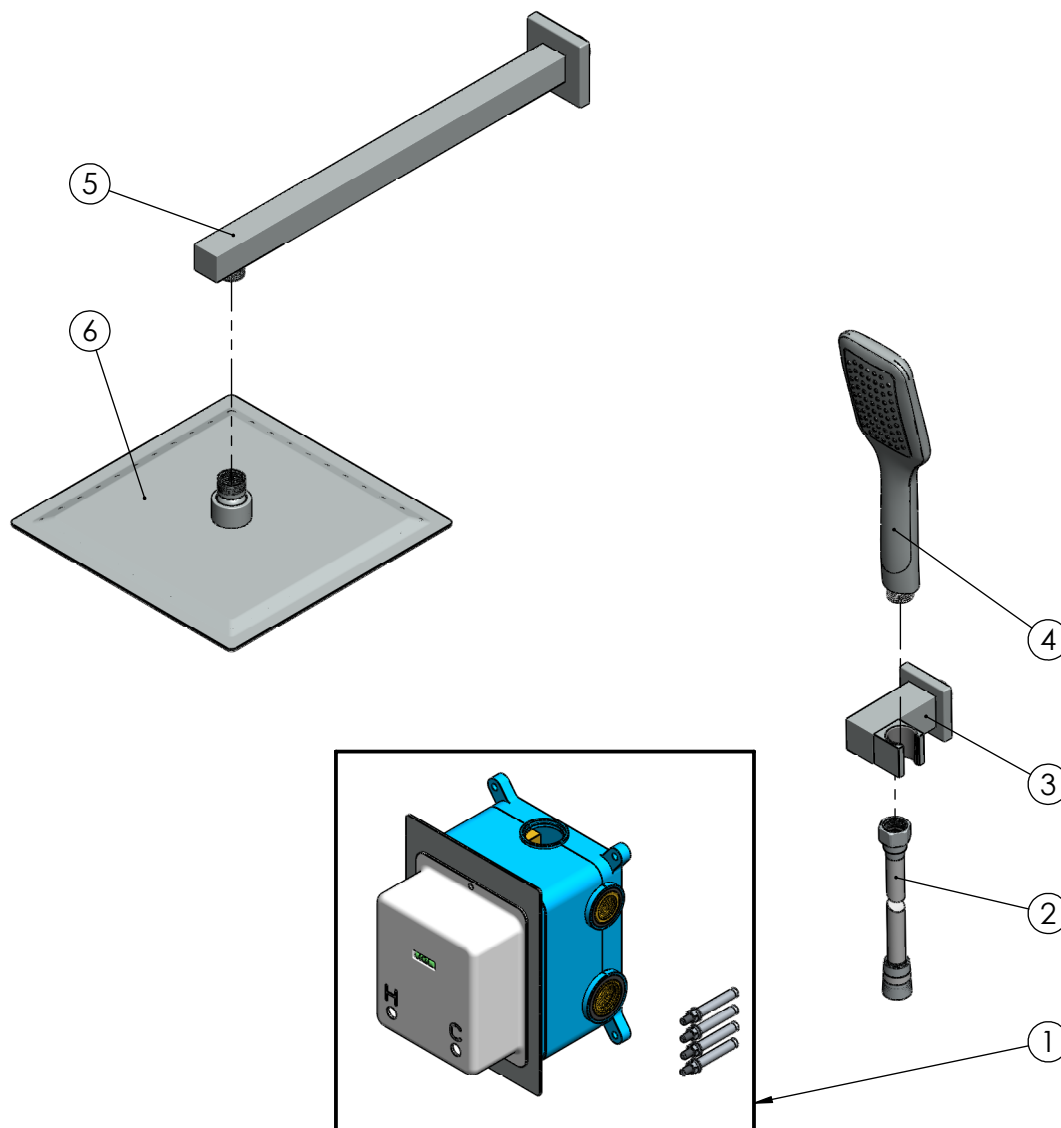

RUBINETA

Product name: **Set concealed faucet Thermo-2F-Olo (SQ)**
Product Code: **625039**

ITEM NO.	PART CODE	NAME	QUANTITY
1	PM0015	Concealed faucet Thermo-2F	1
2	600055	Shower hose silver 150cm PVC Con/Imp	1
3	636578	Connection and holder concealed sh.1/2"(sq)	1
4	622158	Handshower Dove chr.	1
5	636576	Shower head arm 40cm (sq)	1
6	622086	Shower head Olo square 250x250 (S.S)	1

RUBINETA

Product name: **Concealed faucet Thermo-2F**
Product Code: **PM0015**

ITEM NO.	PART CODE	NAME	QUANTITY
1	637174	Protective cover with spirit level Thermo-2F/3F	1
2	631082	Handle Thermo-2F/3F	1
3	636140	Decorative plate for Thermo-2F	1
4	637171	Screw M4x30 (DIN7985)	4
5	639257	Plastic box top for Thermo-2F/3F	1
6	636483	Temperature control ring Thermo	1
7	635470	Body for thermostat Thermo-2F/3F	1
8	637167	Thermostat Thermo-2F/3F	1
9	637173	Screw M4x50 (DIN7985)	4
10	637172	Screw M4x35 (DIN7985)	1
11	637170	Spring washer M4 (DIN127)	7
12	635473	Body for check valve for Thermo-2F/3F	2
13	711048	Check valve for Thermo-2F/3F	2
14	632198	Stainless steel 1/2" screen mesh	2
15	635472	Base body for Thermo-2F	1
16	639258	Plastic box base for Thermo-2F/3F	1
17	632202	Ruber ring (40x30x13,5) for Thermo-2F/3F	2
18	632201	Ruber ring (34x26x11,5) for Thermo-2F/3F	2
19	632203	O-ring 15x2.5	6
20	635471	Top body for Thermo-2F	1
21	634055	Cartridge for Thermo-2F/3F (push type)	2
22	637163	Cartridge cover for Thermo-2F/3F	2
23	637169	Spring for button Thermo-2F/3F	2
24	637168	Button connector for Thermo-2F/3F	2
25	636324	Screw M4x8	2
26	637165	Button for Thermo-2F/3F (handshower)	1
27	637166	Button for Thermo-2F/3F (shower head)	1
28	637175	Anchor screws (4pcs) for faucet Thermo-2F/3F	1