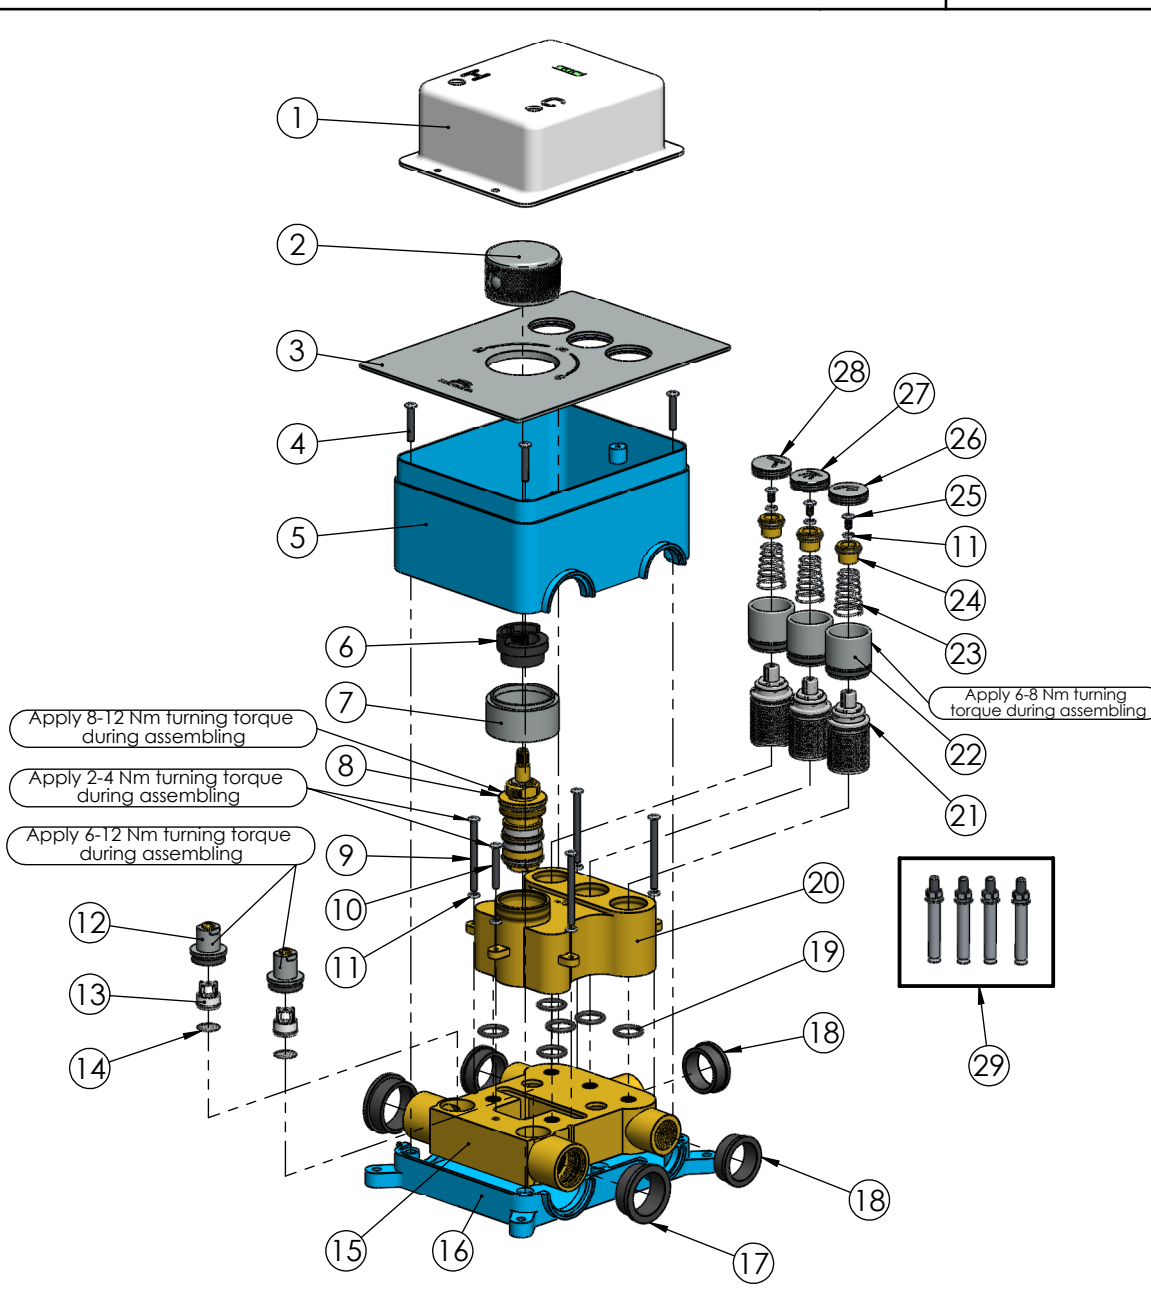

RUBINETA

Product name: **Set concealed faucet Thermo-3F-Olo (SQ)**
Product Code: **625040**

ITEM NO.	PART CODE	NAME	QUANTITY
1	PM0016	Concealed faucet Thermo-3F	1
2	600055	Shower hose silver 150cm PVC Con/Imp	1
3	636578	Connection and holder concealed sh.1/2"(sq)	1
4	622158	Handshower Dove chr.	1
5	636576	Shower head arm 40cm (sq)	1
6	622086	Shower head Olo square 250x250 (S.S)	1
7	636577	Spout for concealed faucet (sq) (w/o aer.)	1
8	636749	Aerator M24x1 NP SLIM AIR SLC SSR blue	1
9	636745	Key aerator Neoperl 21mm	1

RUBINETA

Product name: **Concealed faucet Thermo-3F**
Product Code: **PM0016**

ITEM NO.	PART CODE	NAME	QUANTITY
1	637174	Protective cover with spirit level Thermo-2F/3F	1
2	631082	Handle Thermo-2F/3F	1
3	636141	Decorative plate for Thermo-3F	1
4	637171	Screw M4x30 (DIN7985)	4
5	639257	Plastic box top for Thermo-2F/3F	1
6	636483	Temperature control ring Thermo	1
7	635470	Body for thermostat Thermo-2F/3F	1
8	637167	Thermostat Thermo-2F/3F	1
9	637173	Screw M4x50 (DIN7985)	4
10	637172	Screw M4x35 (DIN7985)	1
11	637170	Spring washer M4 (DIN127)	8
12	635473	Body for check valve for Thermo-2F/3F	2
13	711048	Check valve for Thermo-2F/3F	2
14	632198	Stainless steel 1/2" screen mesh	2
15	635475	Base body for Thermo-3F	1
16	639258	Plastic box base for Thermo-2F/3F	1
17	632202	Ruber ring (40x30x13,5) for Thermo-2F/3F	2
18	632201	Ruber ring (34x26x11,5) for Thermo-2F/3F	3
19	632203	O-ring 15x2.5	6
20	635474	Top body for Thermo-3F	1
21	634055	Cartridge for Thermo-2F/3F (push type)	3
22	637163	Cartridge cover for Thermo-2F/3F	3
23	637169	Spring for button Thermo-2F/3F	3
24	637168	Button connector for Thermo-2F/3F	3
25	636324	Screw M4x8	3
26	637165	Button for Thermo-2F/3F (handshower)	1
27	637166	Button for Thermo-2F/3F (shower head)	1
28	637164	Button for Thermo-3F (spout)	1
29	637175	Anchor screws (4pcs) for faucet Thermo-2F/3F	1