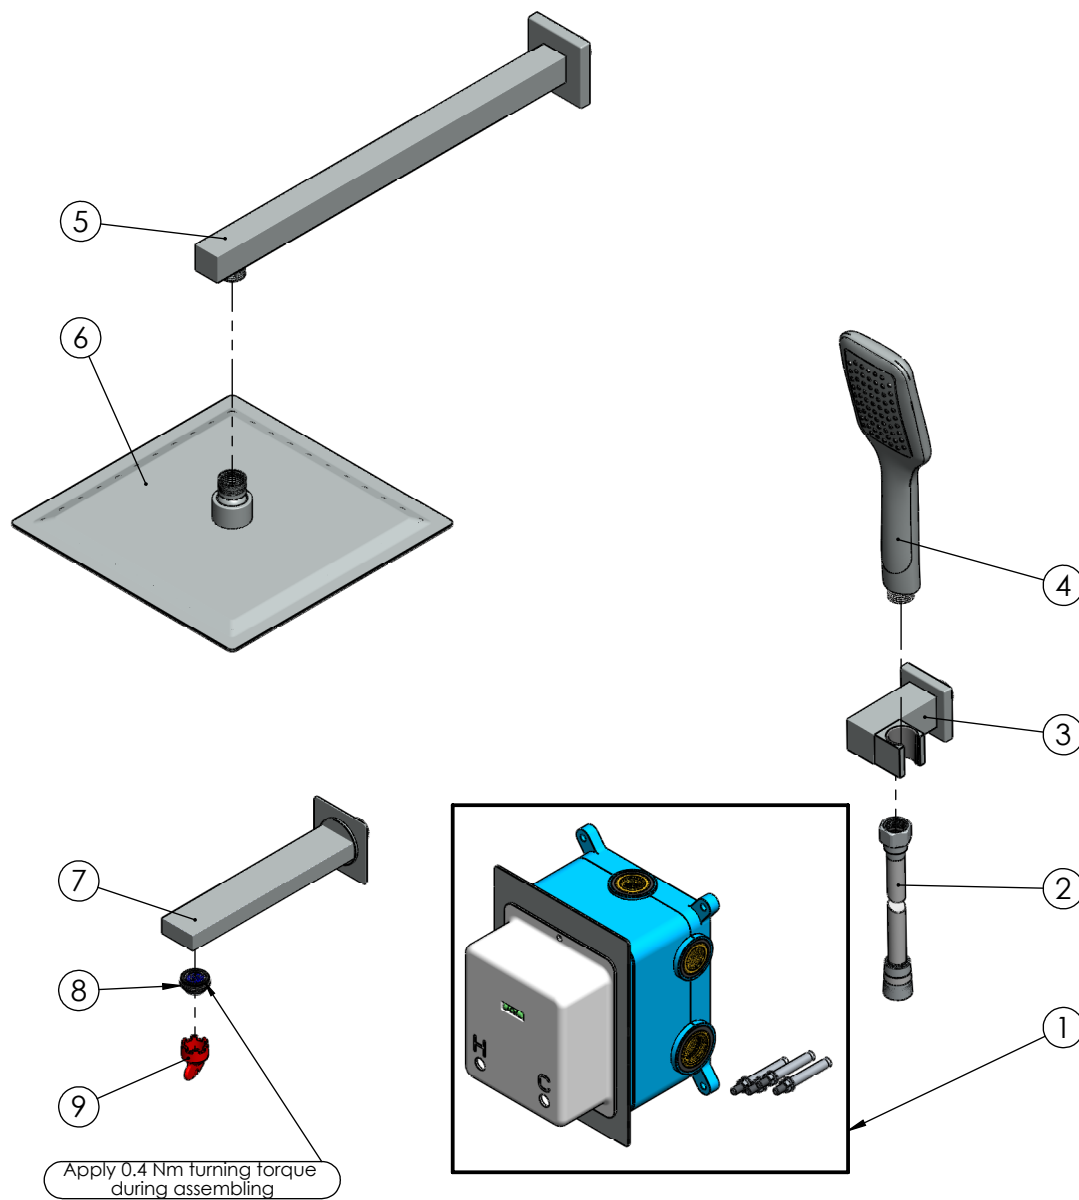

RUBINETA

Product name: **Set concealed faucet Thermo-3F-Olo (SQ)**
Product Code: **625040**

ITEM NO.	PART CODE	NAME	QUANTITY
1	PM0016	Concealed faucet Thermo-3F	1
2	600055	Shower hose silver 150cm PVC Con/Imp	1
3	636578	Connection and holder concealed sh.1/2"(sq)	1
4	622158	Handshower Dove chr.	1
5	636576	Shower head arm 40cm (sq)	1
6	622086	Shower head Olo square 250x250 (S.S)	1
7	636577	Spout for concealed faucet (sq) (w/o aer.)	1
8	636749	Aerator M24x1 NP SLIM AIR SLC SSR blue	1
9	636745	Key aerator Neoperl 21mm	1

RUBINETA

Product name: **Concealed faucet Thermo-3F**
Product Code: **PM0016**

ITEM NO.	PART CODE	NAME	QUANTITY
1	637174	Protective cover with spirit level Thermo-2F/3F	1
2	631082	Handle Thermo-2F/3F	1
3	636141	Decorative plate for Thermo-3F	1
4	637171	Screw M4x30 (DIN7985)	4
5	639257	Plastic box top for Thermo-2F/3F	1
6	636483	Temperature control ring Thermo	1
7	635470	Body for thermostat Thermo-2F/3F	1
8	637167	Thermostat Thermo-2F/3F	1
9	637173	Screw M4x50 (DIN7985)	4
10	637172	Screw M4x35 (DIN7985)	1
11	637170	Spring washer M4 (DIN127)	8
12	635473	Body for check valve for Thermo-2F/3F	2
13	711048	Check valve for Thermo-2F/3F	2
14	632198	Stainless steel 1/2" screen mesh	2
15	635475	Base body for Thermo-3F	1
16	639258	Plastic box base for Thermo-2F/3F	1
17	632202	Ruber ring (40x30x13,5) for Thermo-2F/3F	2
18	632201	Ruber ring (34x26x11,5) for Thermo-2F/3F	3
19	632203	O-ring 15x2.5	6
20	635474	Top body for Thermo-3F	1
21	634055	Cartridge for Thermo-2F/3F (push type)	3
22	637163	Cartridge cover for Thermo-2F/3F	3
23	637169	Spring for button Thermo-2F/3F	3
24	637168	Button connector for Thermo-2F/3F	3
25	636324	Screw M4x8	3
26	637165	Button for Thermo-2F/3F (handshower)	1
27	637166	Button for Thermo-2F/3F (shower head)	1
28	637164	Button for Thermo-3F (spout)	1
29	637175	Anchor screws (4pcs) for faucet Thermo-2F/3F	1