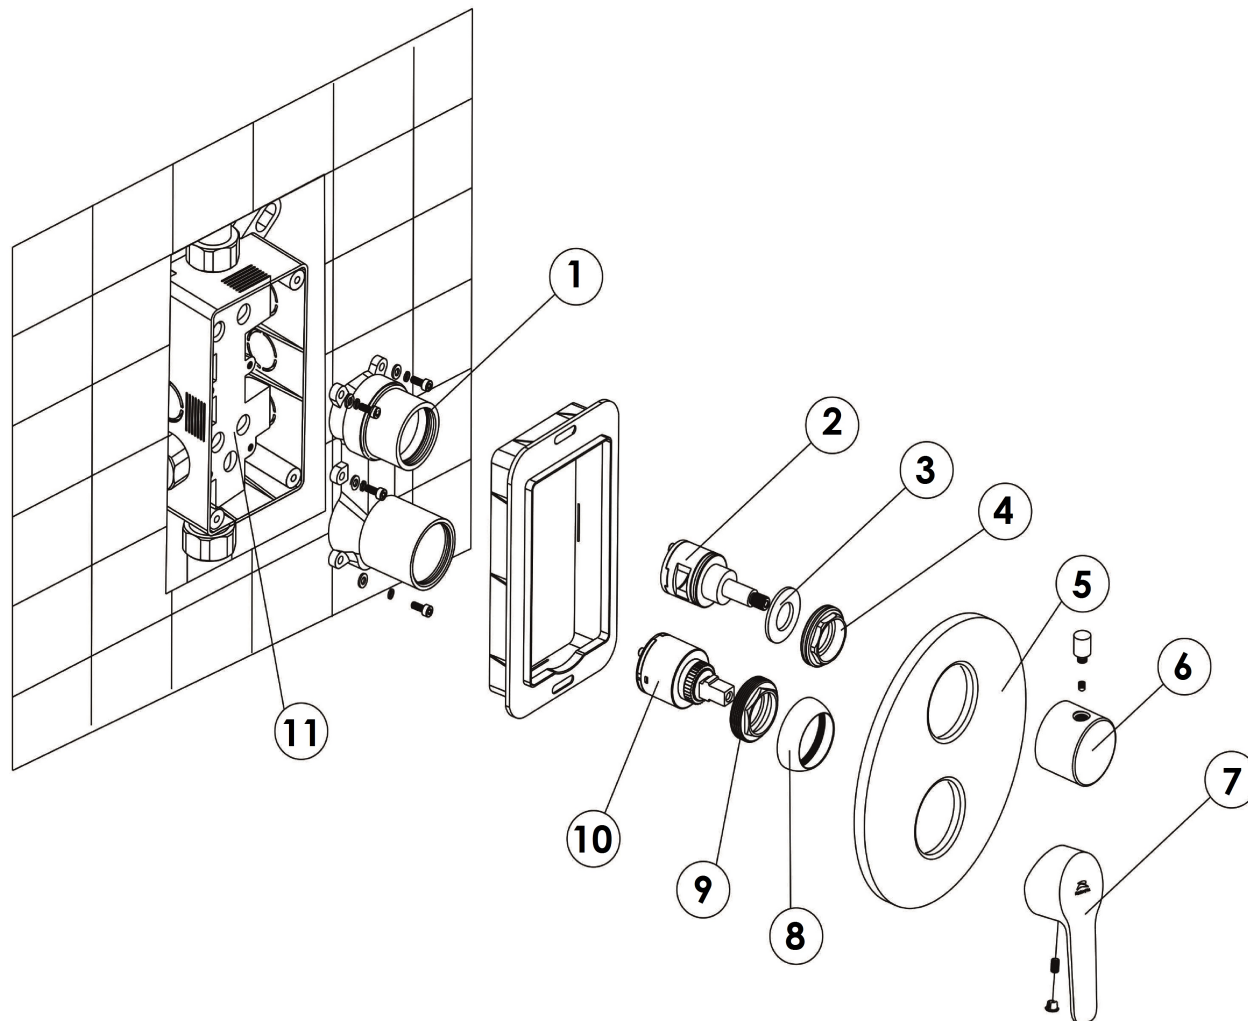

Product name: **Concealed faucet Kubo-2F-Uno**
 Product Code: **PM0003**

ITEM NO.	PART CODE	NAME	QUANTITY
1	635403	Concleadet faucet body 2F	1
2	636536	Diverter Kubo 2F	1
3	632125	Brass washer Kubo 2F	1
4	636371	Diverter nut Kubo 2F	1
5	636127	Decorative cover Kubo 2F	1
6	637039	Diverter handle Kubo 2F	1
7	631182	Handle Gross	1
8	636201	Cartridge cap 41 mm	1
9	636301	Nut for cartridge 35 mm	1
10	634004	Ceramic cartridge 35 mm	1
11	PM0014	Concealed faucet box Kubo-2F	1