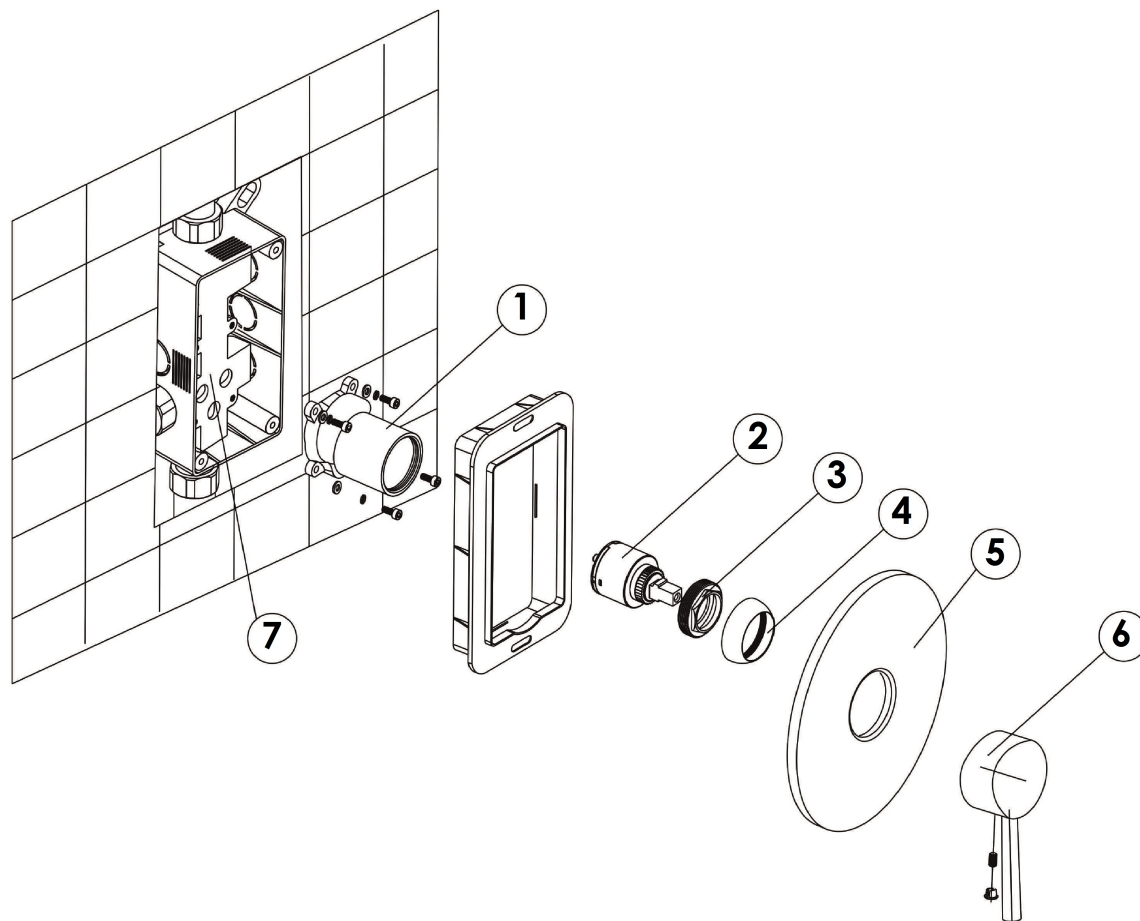

Product name: **Concealed faucet Kubo-1F-Ultra**
Product Code: **PM0005**

ITEM NO.	PART CODE	NAME	QUANTITY
1	635404	Concleadet faucet body 1F	1
2	634004	Ceramic cartridge 35 mm	1
3	636301	Nut for cartridge 35 mm	1
4	636201	Cartridge cap 41 mm	1
5	636128	Decorative cover Kubo 1F	1
6	631129	Handle Ultra 35 mm	1
7	PM0013	Concealed faucet box Kubo-1F	1