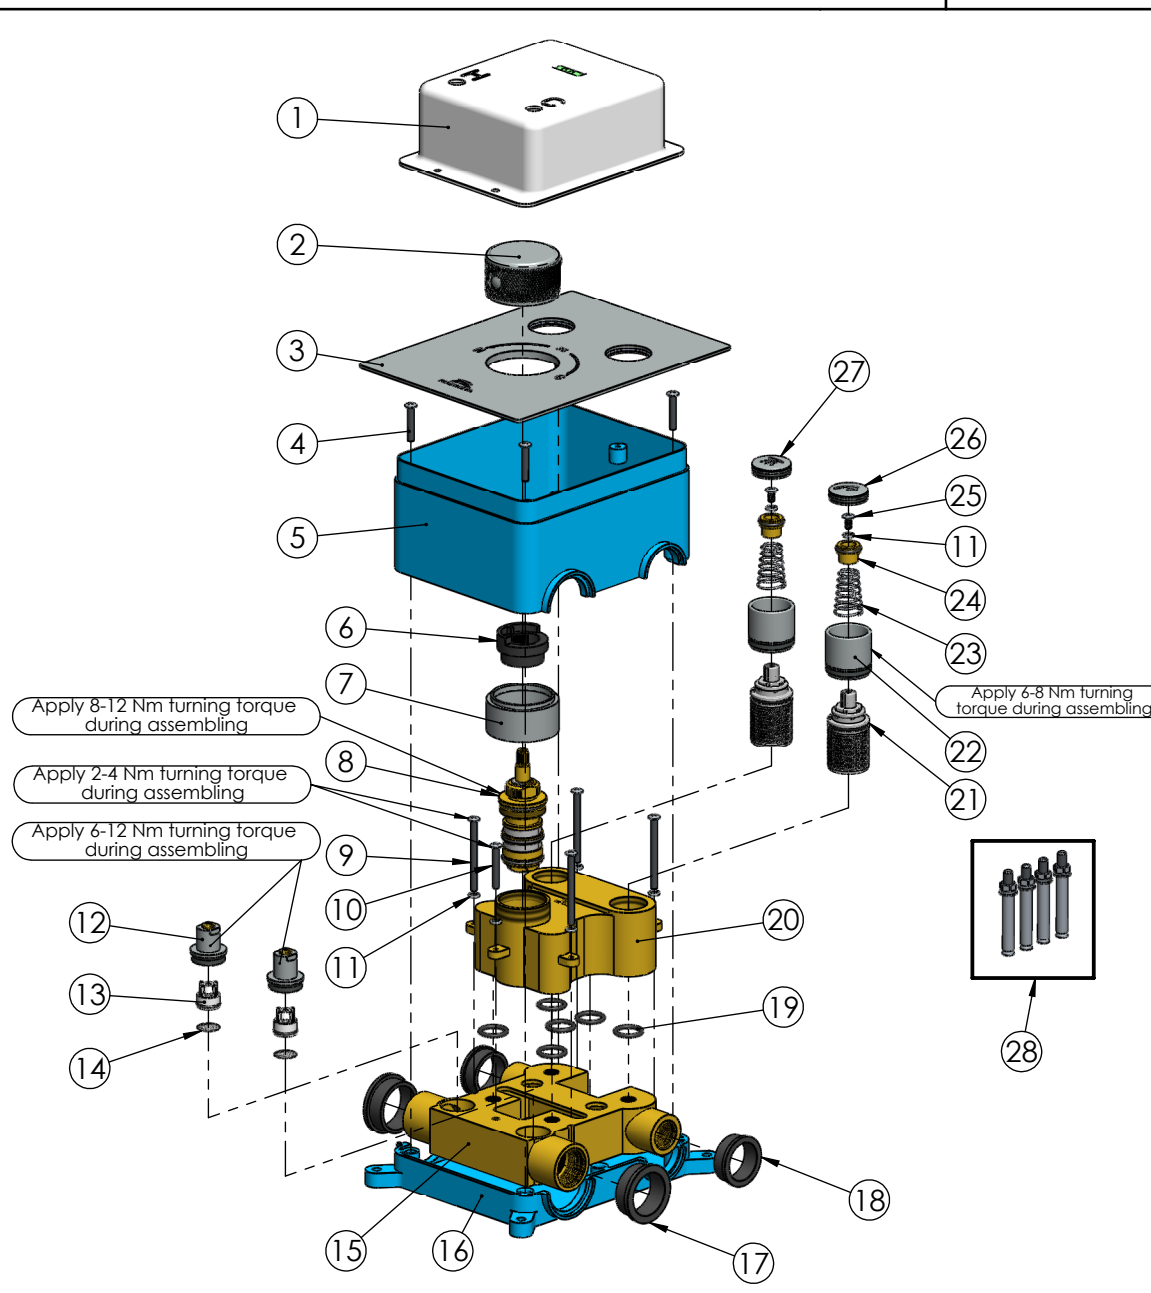

RUBINETA

Product name: **Concealed faucet Thermo-2F**
Product Code: **PM0015**

ITEM NO.	PART CODE	NAME	QUANTITY
1	637174	Protective cover with spirit level Thermo-2F/3F	1
2	631082	Handle Thermo-2F/3F	1
3	636140	Decorative plate for Thermo-2F	1
4	637171	Screw M4x30 (DIN7985)	4
5	639257	Plastic box top for Thermo-2F/3F	1
6	636483	Temperature control ring Thermo	1
7	635470	Body for thermostat Thermo-2F/3F	1
8	637167	Thermostat Thermo-2F/3F	1
9	637173	Screw M4x50 (DIN7985)	4
10	637172	Screw M4x35 (DIN7985)	1
11	637170	Spring washer M4 (DIN127)	7
12	635473	Body for check valve for Thermo-2F/3F	2
13	711048	Check valve for Thermo-2F/3F	2
14	632198	Stainless steel 1/2" screen mesh	2
15	635472	Base body for Thermo-2F	1
16	639258	Plastic box base for Thermo-2F/3F	1
17	632202	Ruber ring (40x30x13,5) for Thermo-2F/3F	2
18	632201	Ruber ring (34x26x11,5) for Thermo-2F/3F	2
19	632203	O-ring 15x2.5	6
20	635471	Top body for Thermo-2F	1
21	634055	Cartridge for Thermo-2F/3F (push type)	2
22	637163	Cartridge cover for Thermo-2F/3F	2
23	637169	Spring for button Thermo-2F/3F	2
24	637168	Button connector for Thermo-2F/3F	2
25	636324	Screw M4x8	2
26	637165	Button for Thermo-2F/3F (handshower)	1
27	637166	Button for Thermo-2F/3F (shower head)	1
28	637175	Anchor screws (4pcs) for faucet Thermo-2F/3F	1