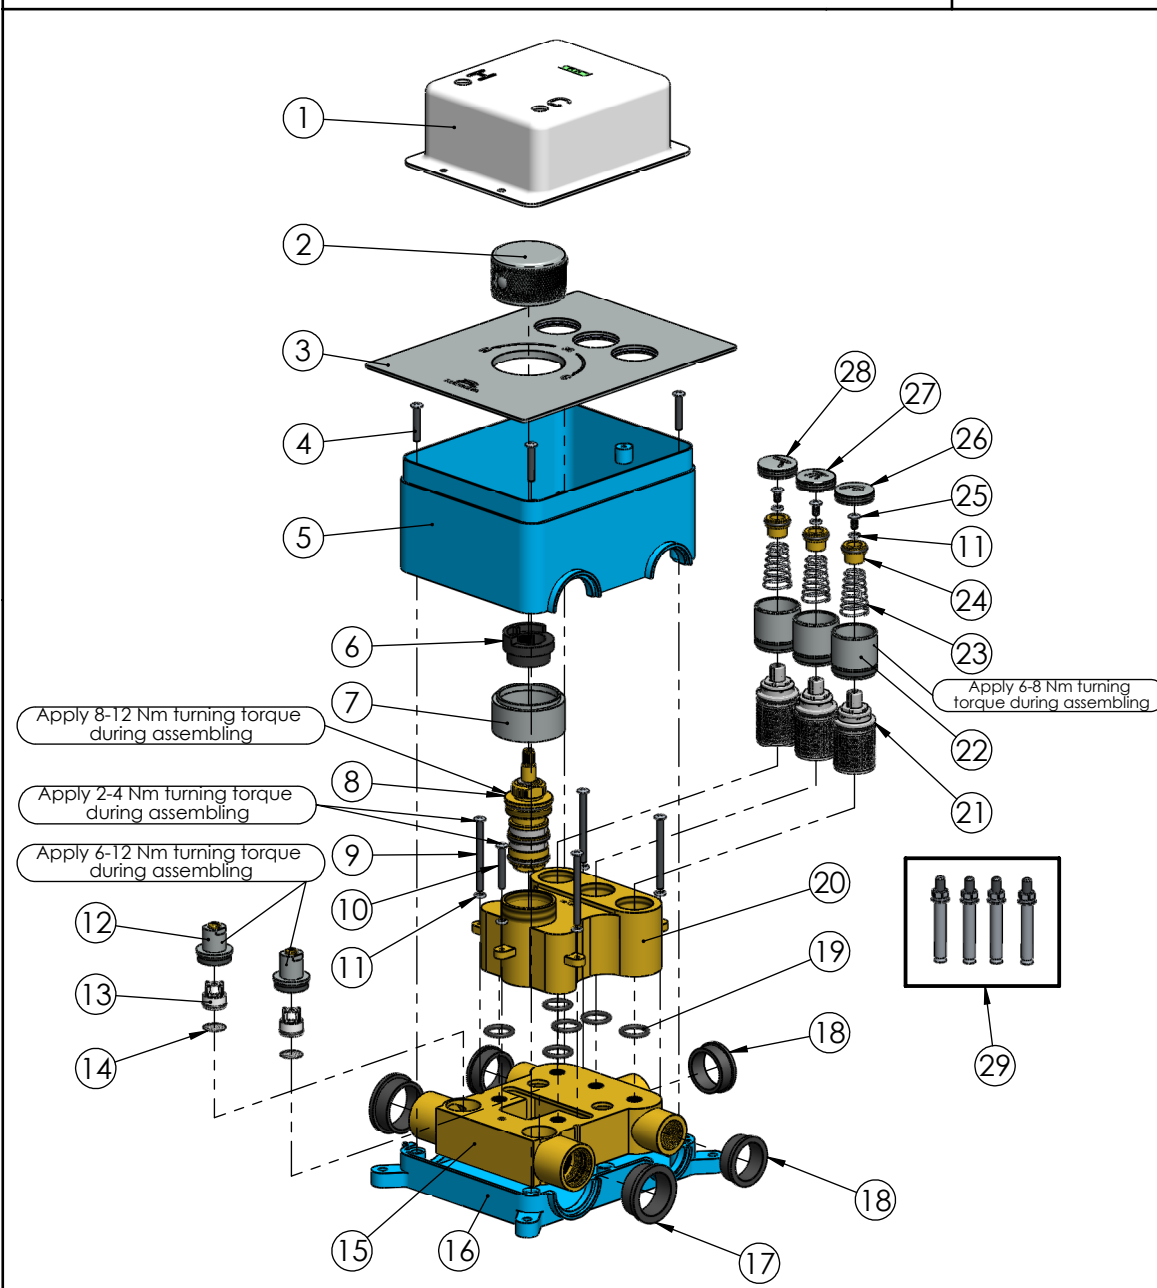

RUBINETA

Product name: **Concealed faucet Thermo-3F**
Product Code: **PM0016**

ITEM NO.	PART CODE	NAME	QUANTITY
1	637174	Protective cover with spirit level Thermo-2F/3F	1
2	631082	Handle Thermo-2F/3F	1
3	636141	Decorative plate for Thermo-3F	1
4	637171	Screw M4x30 (DIN7985)	4
5	639257	Plastic box top for Thermo-2F/3F	1
6	636483	Temperature control ring Thermo	1
7	635470	Body for thermostat Thermo-2F/3F	1
8	637167	Thermostat Thermo-2F/3F	1
9	637173	Screw M4x50 (DIN7985)	4
10	637172	Screw M4x35 (DIN7985)	1
11	637170	Spring washer M4 (DIN127)	8
12	635473	Body for check valve for Thermo-2F/3F	2
13	711048	Check valve for Thermo-2F/3F	2
14	632198	Stainless steel 1/2" screen mesh	2
15	635475	Base body for Thermo-3F	1
16	639258	Plastic box base for Thermo-2F/3F	1
17	632202	Ruber ring (40x30x13,5) for Thermo-2F/3F	2
18	632201	Ruber ring (34x26x11,5) for Thermo-2F/3F	3
19	632203	O-ring 15x2.5	6
20	635474	Top body for Thermo-3F	1
21	634055	Cartridge for Thermo-2F/3F (push type)	3
22	637163	Cartridge cover for Thermo-2F/3F	3
23	637169	Spring for button Thermo-2F/3F	3
24	637168	Button connector for Thermo-2F/3F	3
25	636324	Screw M4x8	3
26	637165	Button for Thermo-2F/3F (handshower)	1
27	637166	Button for Thermo-2F/3F (shower head)	1
28	637164	Button for Thermo-3F (spout)	1
29	637175	Anchor screws (4pcs) for faucet Thermo-2F/3F	1