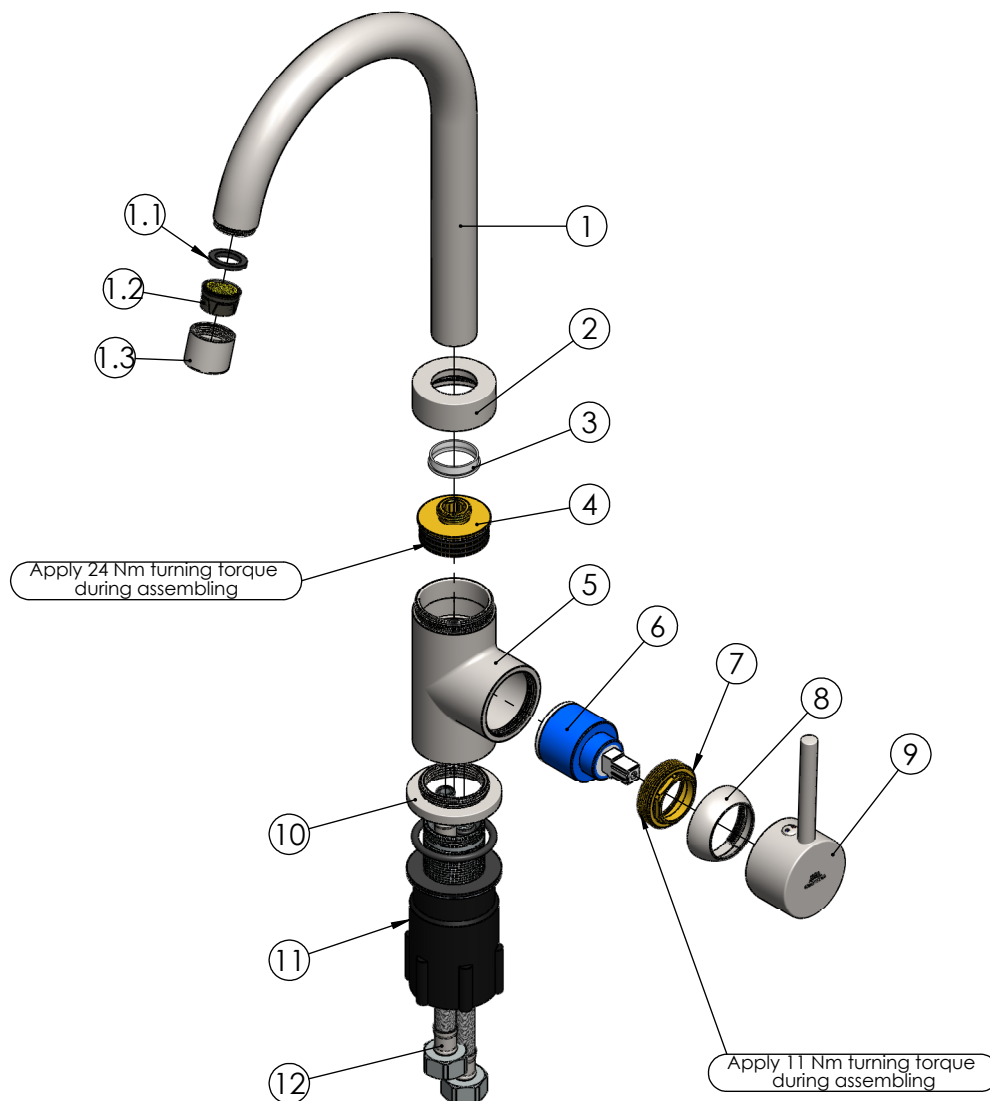

RUBINETA

Product name: **Faucet Axe-33 (ST)**
Product Code: **AX30058**

ITEM NO.	PART CODE	NAME	QUANTITY
1	633353	Spout Axe-33 (ST)	1
1.1	632051	Aerator M22x1 washer	1
1.2	636902	Core, Aerator M24x1	1
1.3	635809	Body of aerator 22x1 (metal) ST	1
2	636597	Nut for spout Axe-33 (ST)	1
3	637085	Silicone gasket for spout Axe-33	1
4	637153	Spout insert Axe-33 (BK/BG/BR/ST)	1
5	635469	Body Axe-33 (ST)	1
6	634004	Ceramic cartridge 35 mm	1
7	636301	Cartridge nut M37x1.25	1
8	636274	Cartridge cap Axe-33 (ST)	1
9	631081	Handle Axe-33 (ST)	1
10	636055	Base Axe-33 (ST)	1
11	637081	Fixing set Axe-33 (BK/BG/BR/ST)	1
12	618045	Faucet hose G1/2"-M10x1 450 mm	2