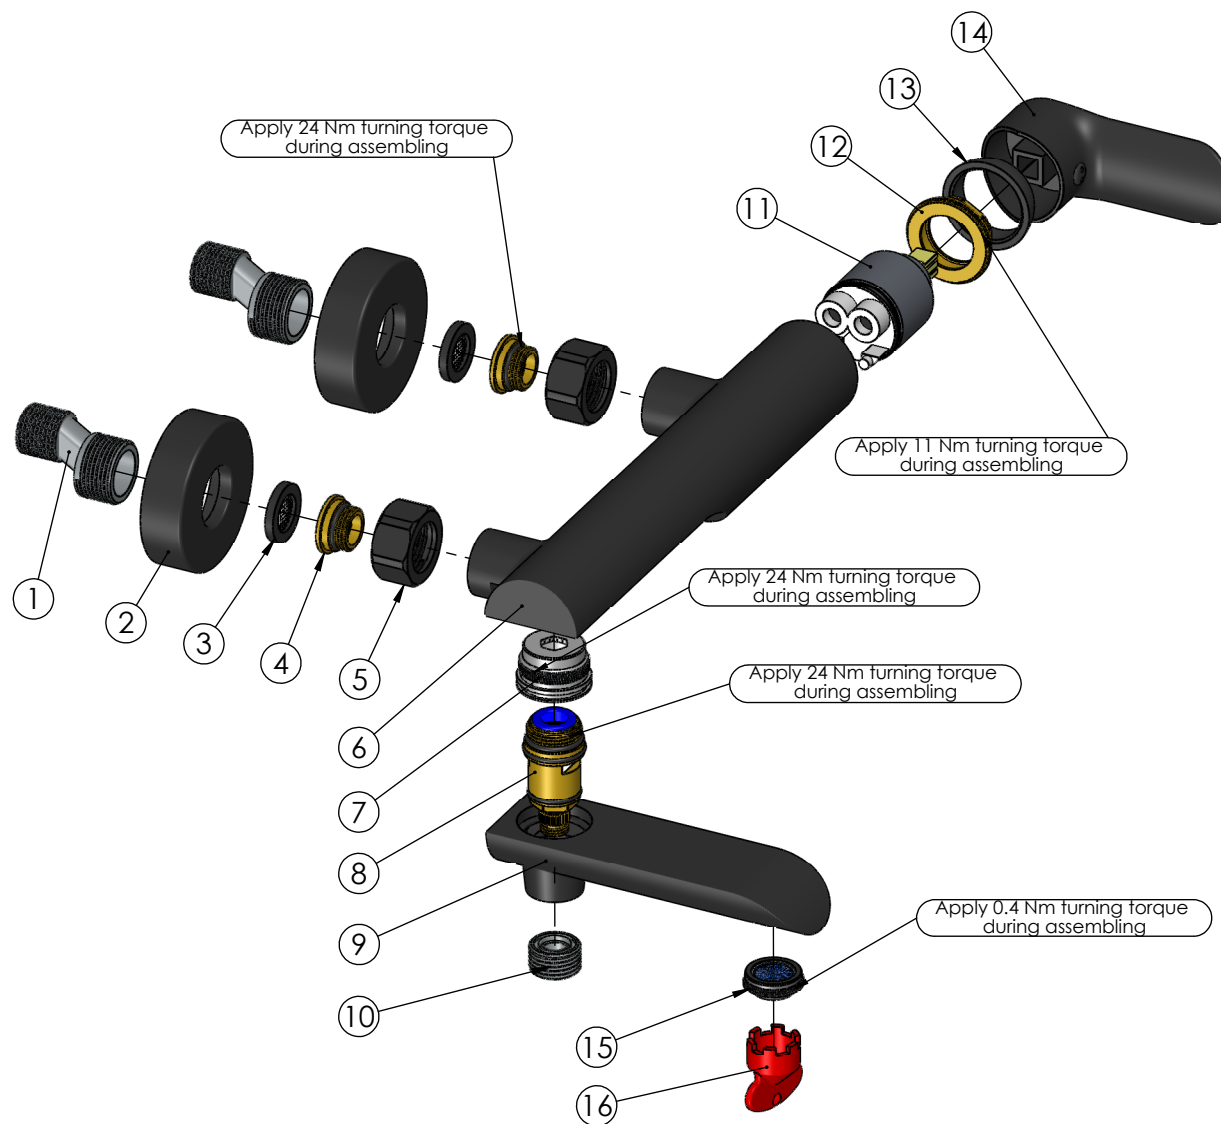

RUBINETA

Product name: **Faucet Ultra-10 (BK) (SW)**
Product Code: **U10P68**

ITEM NO.	PART CODE	NAME	QUANTITY
1	636601	Eccentric	2
2	636660	Fixing set plate Ultra-10 (BK)(SW)	2
3	632013	Washer G3/4" with net	2
4	636403	Fixing back seat M18x1.5	2
5	636579	Back seat nut G3/4 for Ultra-10 (BK)(SW)	2
6	635330	Body Ultra-10 (BK)(SW)	1
7	636552	Body insert for Ultra-10 (swivel)	1
8	636553	Diverter ceramic for Ultra-10 (swivel)	1
9	635592	Spout body Ultra-10 (BK)(SW)	1
10	636580	Diverter nut Ultra-10 (BK)(SW)	1
11	634043	Cartridge 35mm Citec with diffuser (grey)	1
12	636269	Cartridge nut for Ultra-10 (swivel)	1
13	636581	Cartridge cap for Ultra-10 (BK)(SW)	1
14	631357	Handle Ultra-10 (BK)(SW)	1
15*	636781	Aerator M24x1 Neoperl SLIM AIR HC blue	1
16	636745	Key aerator Neoperl 21mm	1

* 636764B Aerator M24x1 Spider Q16 (B)