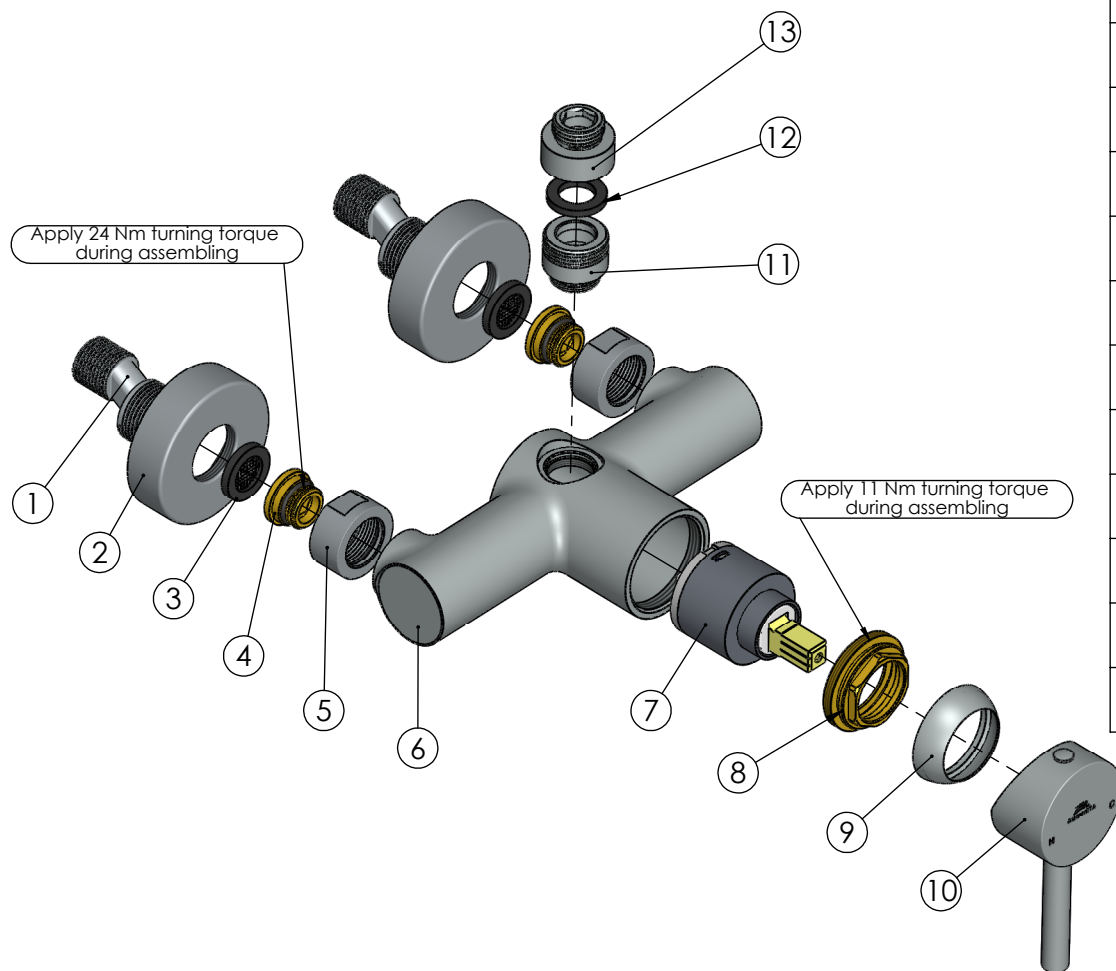

RUBINETA

Product name: **Faucet Ultra-15**
Product Code: **U15008**

ITEM NO.	PART CODE	NAME	QUANTITY
1	636601	Eccentric	2
2	636614	Fixing set plate Thermo/ULTRA	2
3	632013	Washer G3/4" with net	2
4	636406	Fixing set back seat M18x1.5	2
5	636312	Round back nut G3/4"	2
6	635315	Body Ultra-15	1
7	634045	Cartridge 40mm Citec (grey)	1
8	636267	Cartridge nut Ultra-15	1
9	636268	Cartridge cap Ultra-15	1
10	631064	Handle Ultra-15	1
11	636548	Adapter G3/4xM20x1 (Ultra-15)	1
12	632002	Rubber washer G3/4"	1
13	636925	Adapter F3/4" - M1/2"	1