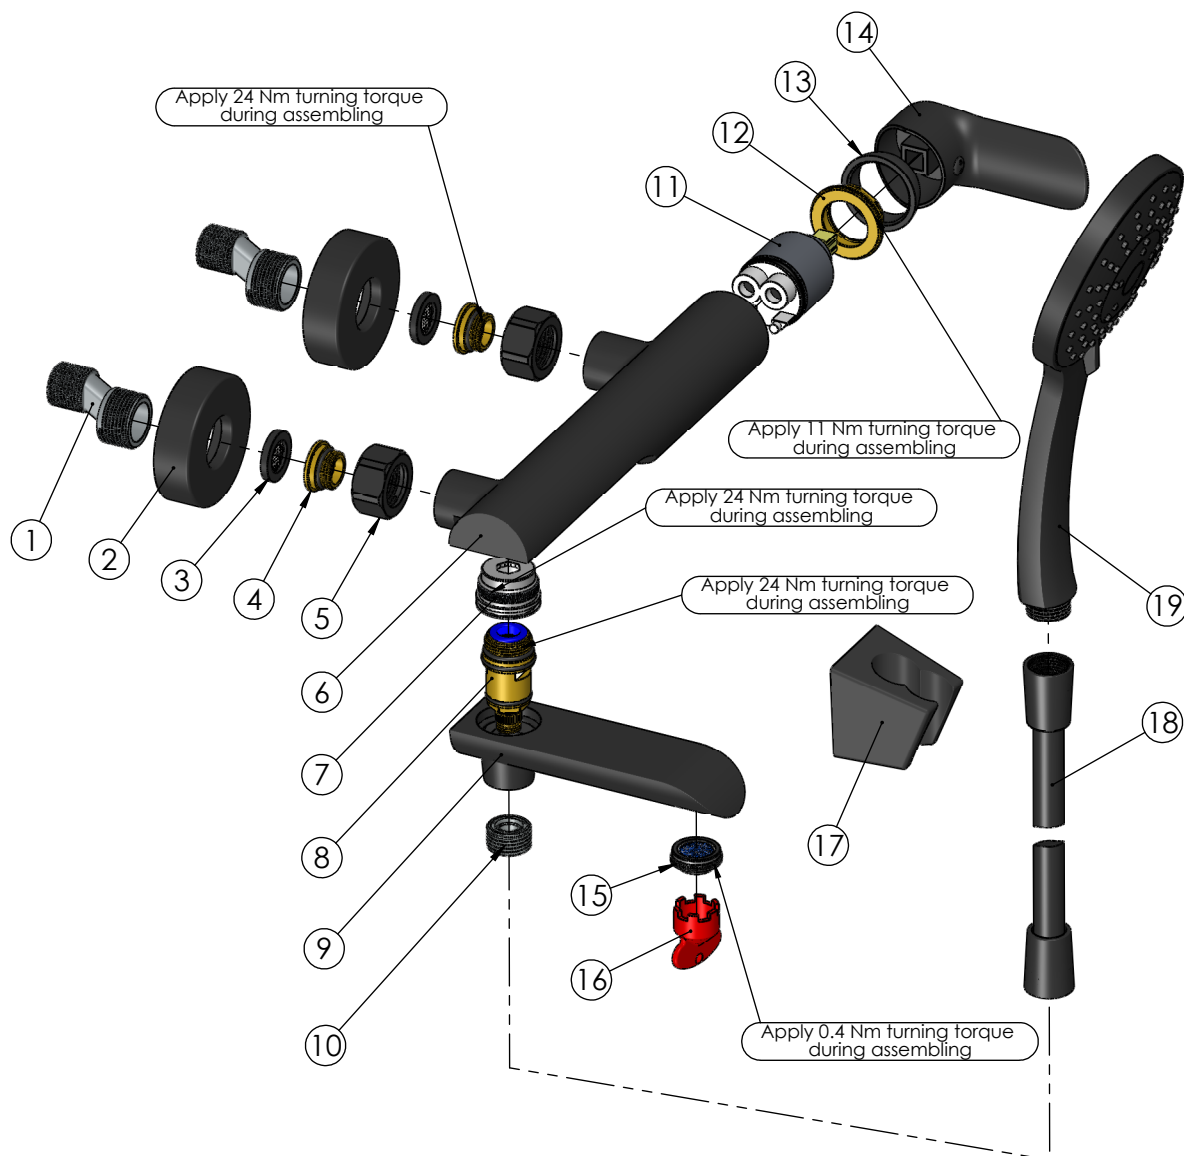

RUBINETA

Product name: **Faucet Ultra-10/K (BK)(SW)**
Product Code: **U1KP68**

ITEM NO.	PART CODE	NAME	QUANTITY
1	636601	Eccentric	2
2	636660	Fixing set plate Ultra-10 (BK)(SW)	2
3	632013	Washer G3/4" with net	2
4	636403	Fixing back seat M18x1.5	2
5	636579	Back seat nut G3/4 for Ultra-10 (BK)(SW)	2
6	635330	Body Ultra-10 (BK)(SW)	1
7	636552	Body insert for Ultra-10 (swivel)	1
8	636553	Diverter ceramic for Ultra-10 (swivel)	1
9	635592	Spout body Ultra-10 (BK)(SW)	1
10	636580	Diverter nut Ultra-10 (BK)(SW)	1
11	634043	Cartridge 35mm Citec with diffuser (grey)	1
12	636269	Cartridge nut for Ultra-10 (swivel)	1
13	636581	Cartridge cap for Ultra-10 (BK)(SW)	1
14	631357	Handle Ultra-10 (BK)(SW)	1
15*	636781	Aerator M24x1 Neoperl SLIM AIR HC blue	1
16	636745	Key aerator Neoperl 21mm	1
17	623021	Shower holder Grand (BK)	1
18	600064B	Shower hose black 150cm PVC Con/Con (B)	1
19	622082	Handshower Lava (BK)	1

* 636764B Aerator M24x1 Spider Q16 (B)