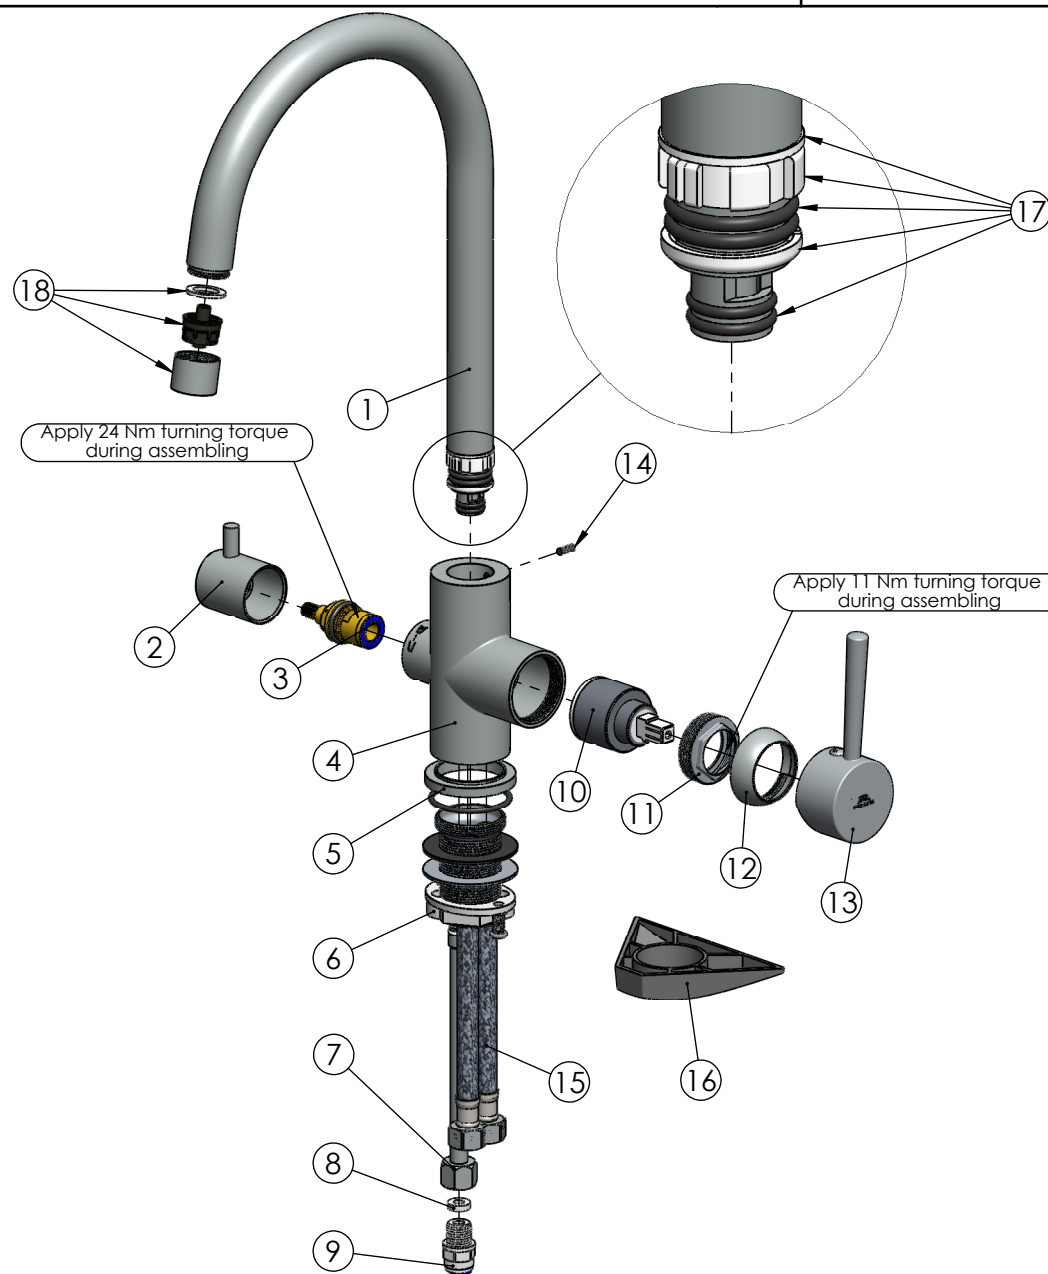

RUBINETA

Product name: **Faucet Ultra-32 (3/8)**
Product Code: **U32108**

ITEM NO.	PART CODE	NAME	QTY.
1	633348	Spout Ultra-32	1
2	637120	Handle for valve Ultra-32	1
3	664149	Valve Ceramic 1/2 (8x20) 90	1
4	635450	Body Ultra-32	1
5	636053	Base Ultra-32	1
6	637119	Fixing set Ultra-32	1
7	662023	Tube M10x1-G1/4" (Ultra-32)	1
8	632173	Washer silicone 11.9x5.8x3.1	1
9	662126	Connector plastic G1/4" for purify faucet	1
10	634041	Cartridge 35mm Citec (grey)	1
11	636301	Nut for cartridge 35 mm	1
12	636201	Cartridge cap 41mm	1
13	631923	Handle Ultra-32	1
14	636330	Set screw M4x10	1
15	46380060	FLISTEX M10xF38-L060 Flex faucet's connector	2
16	637010	Fixing holder Aero-33	1
17	632190	Seals kit for spout Ultra-32 (7pcs)	1
18	636791	Aerator set for faucet Ultra-32	1