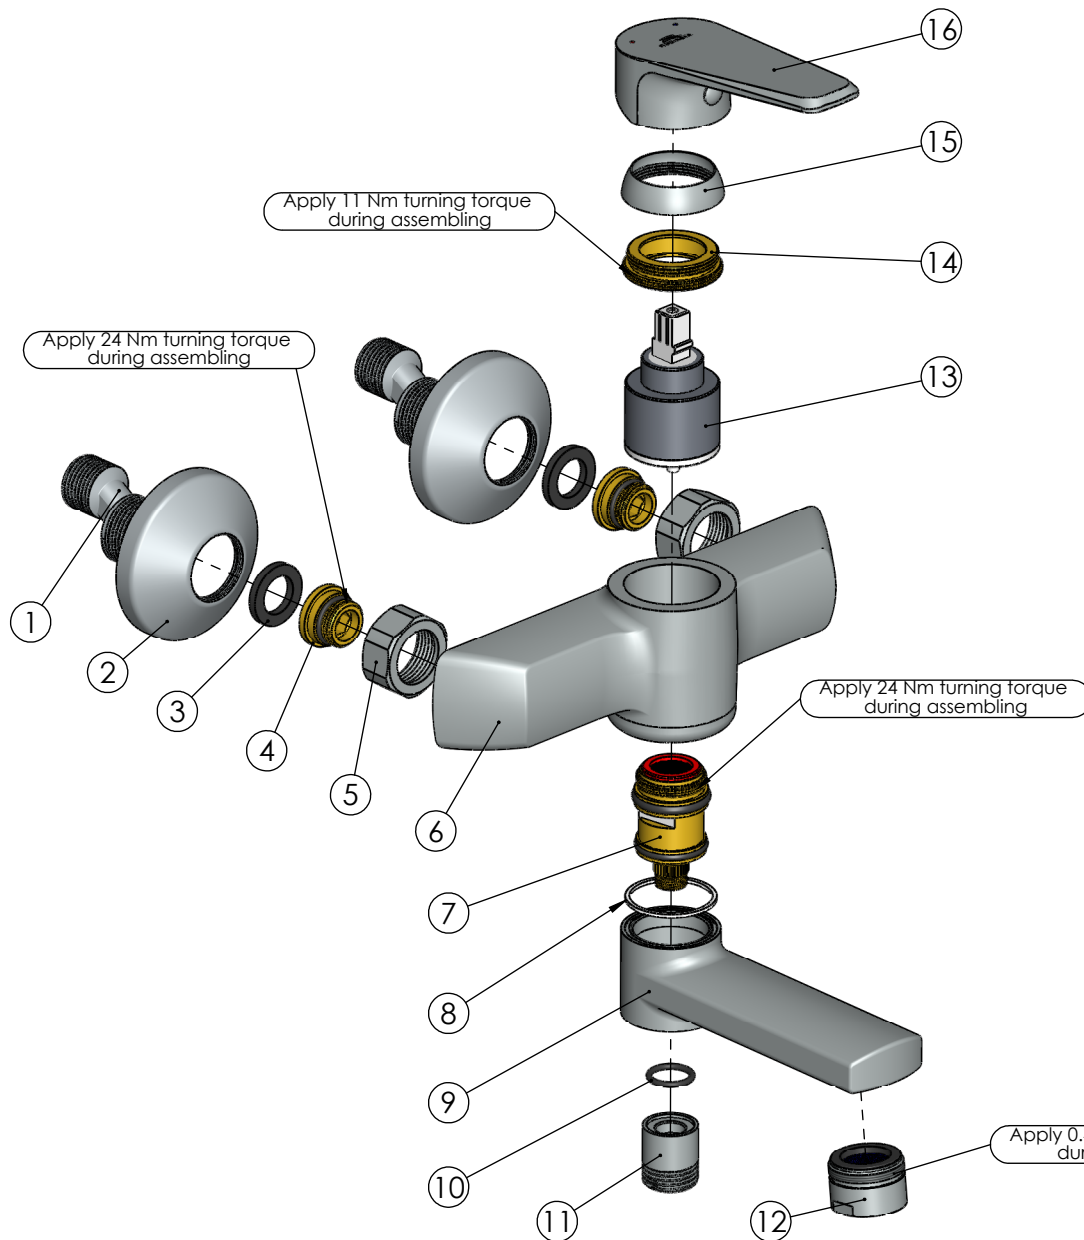

RUBINETA

Product name: **Faucet Deli-10 (SW)**
Product Code: **D10P08**

| ITEM NO. | PART CODE | NAME | QUANTITY |
|----------|-----------|---|----------|
| 1 | 636601 | Eccentric | 2 |
| 2 | 636610 | Eccentric plate 65x20 | 2 |
| 3 | 632002 | Rubber washer G3/4" | 2 |
| 4 | 637068 | Fixing set back seat M18x1.5 (Lotos/Modena) | 2 |
| 5 | 637105 | Back seat nut G3/4 (Lima/Nica) | 2 |
| 6 | 635458 | Body Deli-10 (SW) | 1 |
| 7 | 636561 | Diverter ceramic for Deli-10 (SW) | 1 |
| 8 | 632174 | Teflon ring 34x31x1.3 | 1 |
| 9 | 635587 | Spout body Deli-10 (SW) | 1 |
| 10 | 632175 | O-ring 14x2 | 1 |
| 11 | 636565 | Insert for spout Deli-10 (SW) | 1 |
| 12 | 636785 | Aerator M28x1 Neoperl Perlator HC dark blue | 1 |
| 13 | 634041 | Cartridge 35mm Citec (grey) | 1 |
| 14 | 636264 | Cartridge nut Modena | 1 |
| 15 | 636263 | Cartridge cap Modena | 1 |
| 16 | 631354 | Handle Deli | 1 |