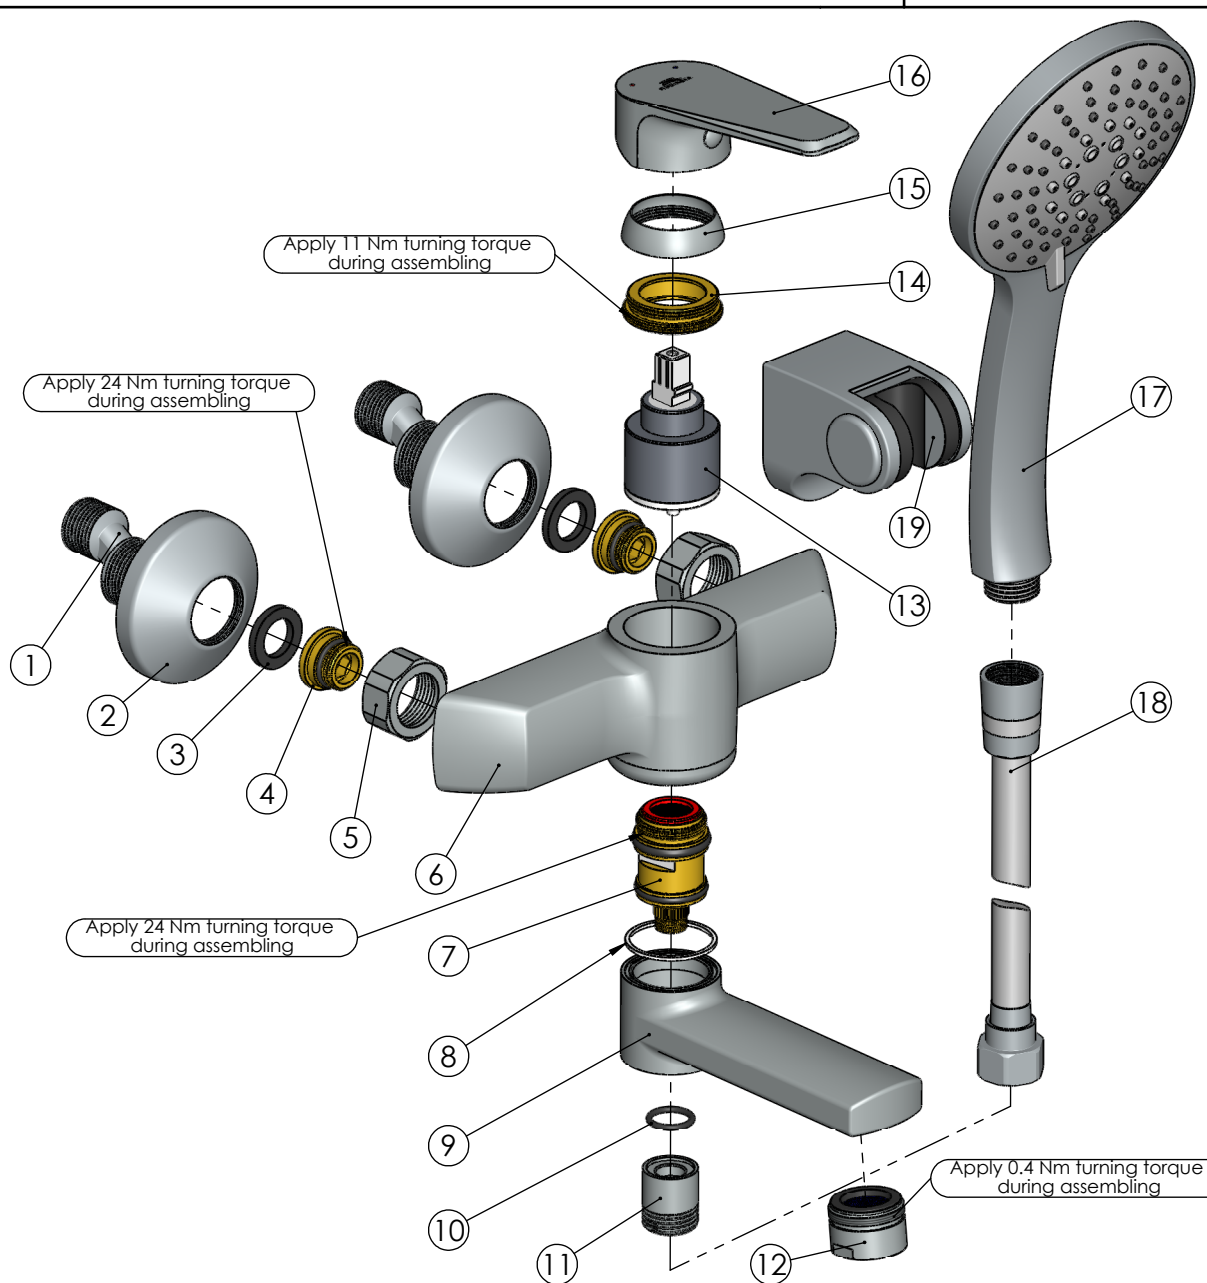

RUBINETA

Product name: **Faucet Deli-10/K (SW)**  
Product Code: **D1PK08**

ITEM NO.	PART CODE	NAME	QUANTITY
1	636601	Eccentric	2
2	636610	Eccentric plate 65x20	2
3	632002	Rubber washer G3/4"	2
4	637068	Fixing set back seat M18x1.5 (Lotos/Modena)	2
5	637105	Back seat nut G3/4 (Lima/Nica)	2
6	635458	Body Deli-10 (SW)	1
7	636561	Diverter ceramic for Deli-10 (SW)	1
8	632174	Teflon ring 34x31x1.3	1
9	635587	Spout body Deli-10 (SW)	1
10	632175	O-ring 14x2	1
11	636565	Insert for spout Deli-10 (SW)	1
12	636785	Aerator M28x1 Neoperl Perlator HC dark blue	1
13	634041	Cartridge 35mm Citec (grey)	1
14	636264	Cartridge nut Modena	1
15	636263	Cartridge cap Modena	1
16	631354	Handle Deli	1
17	622070	Handshower Dora	1
18	600055	Shower hose silver 150cm PVC Con/Imp	1
19	623003	Shower holder Fix	1