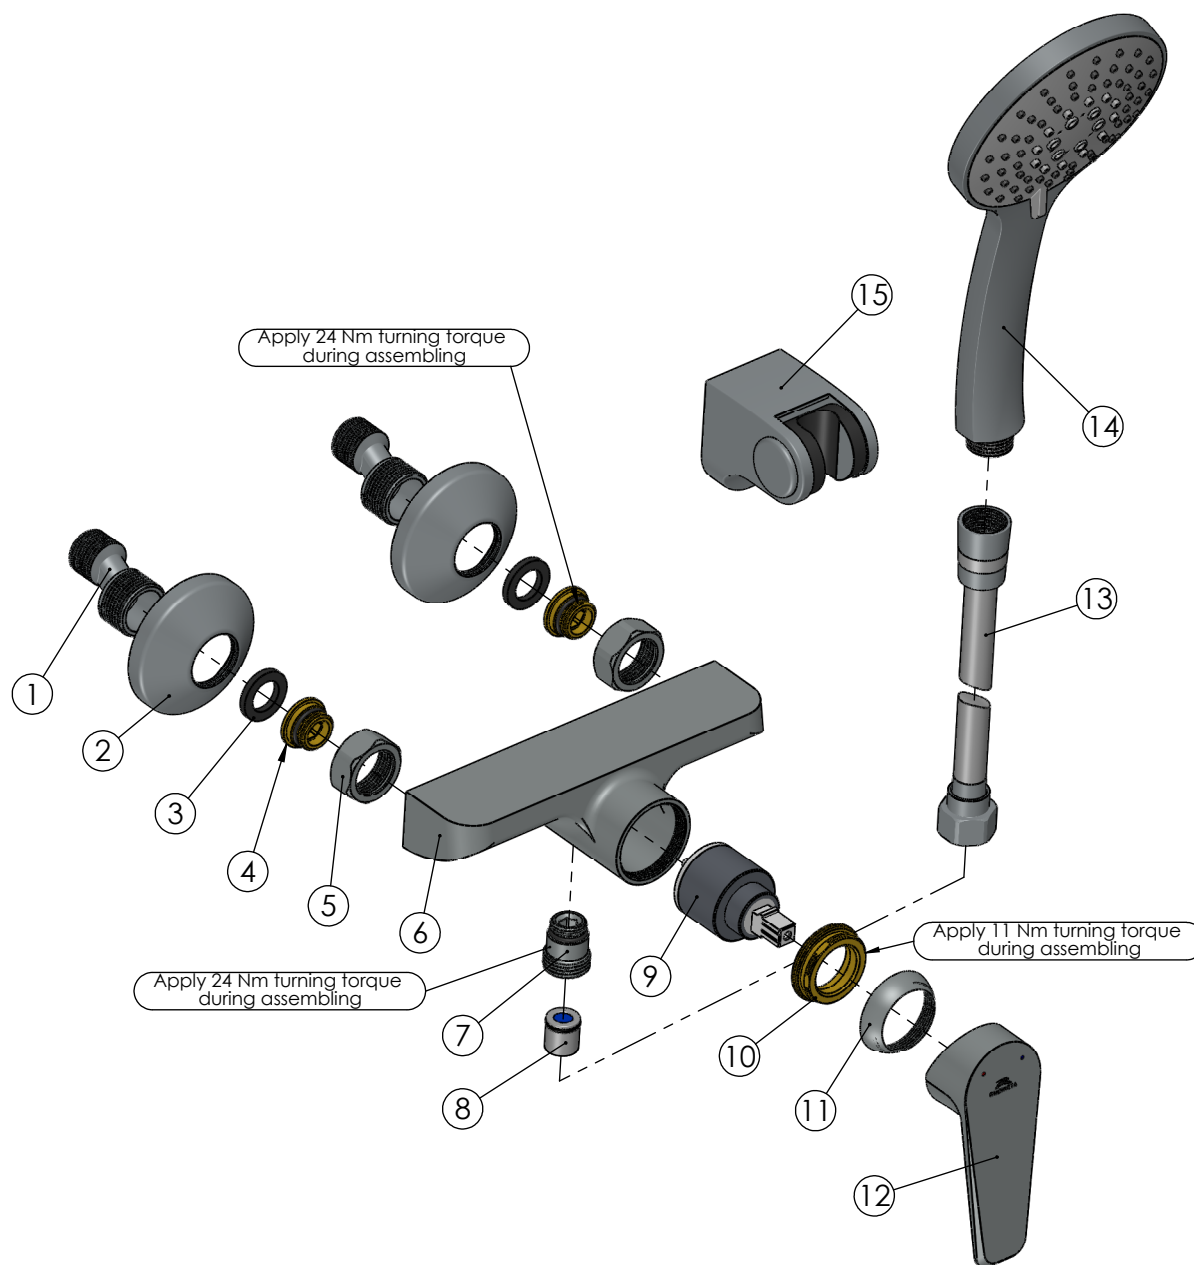

RUBINETA

Product name: **Faucet Deli-12/K**
Product Code: **D20K08**

ITEM NO.	PART CODE	NAME	QUANTITY
1	636601	Eccentric	2
2	636610	Eccentric plate 65x20	2
3	632002	Rubber washer G3/4"	2
4	636403	Fixing back seat M18x1.5	2
5	636310	Back seat nut G3/4"	2
6	635456	Body Deli-12	1
7	637123	Adapter M16x1.5-G1/2 for Deli-12	1
8	636470	Check-valve blue DN15	1
9	634041	Cartridge 35mm Citec (grey)	1
10	636272	Cartridge nut Elma/Deli	1
11	636271	Cartridge cap Elma/Deli	1
12	631354	Handle Deli	1
13	600055	Shower hose silver 150cm PVC Con/Imp	1
14	622070	Handshower Dora	1
15	623003	Shower holder Fix	1