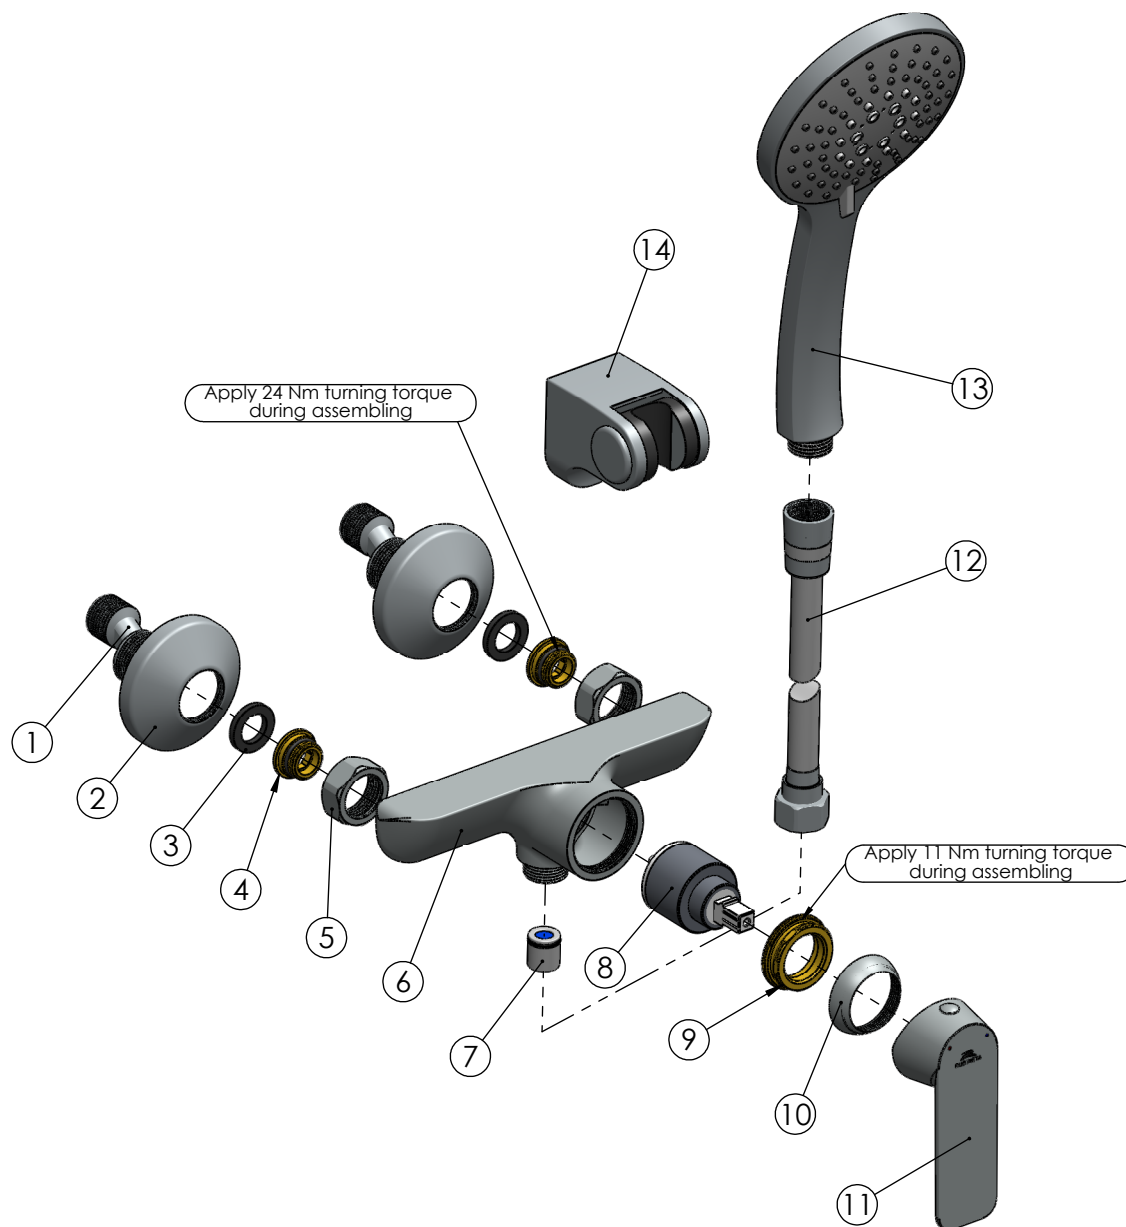

RUBINETA

Product name: **Faucet Elma-12/K**
Product Code: **EL20K08**

ITEM NO.	PART CODE	NAME	QUANTITY
1	636601	Eccentric	2
2	636610	Eccentric plate 65x20	2
3	632002	Rubber washer G3/4"	2
4	636403	Fixing back seat M18x1.5	2
5	636310	Back seat nut G3/4"	2
6	635452	Body Elma-12	1
7	636470	Check-valve blue DN15	1
8	634041	Cartridge 35mm Citec (grey)	1
9	636272	Cartridge nut Elma/Deli	1
10	636271	Cartridge cap Elma/Deli	1
11	631353	Handle Elma	1
12	600055	Shower hose silver 150cm PVC Con/Imp	1
13	622070	Handshower Dora	1
14	623003	Shower holder Fix	1