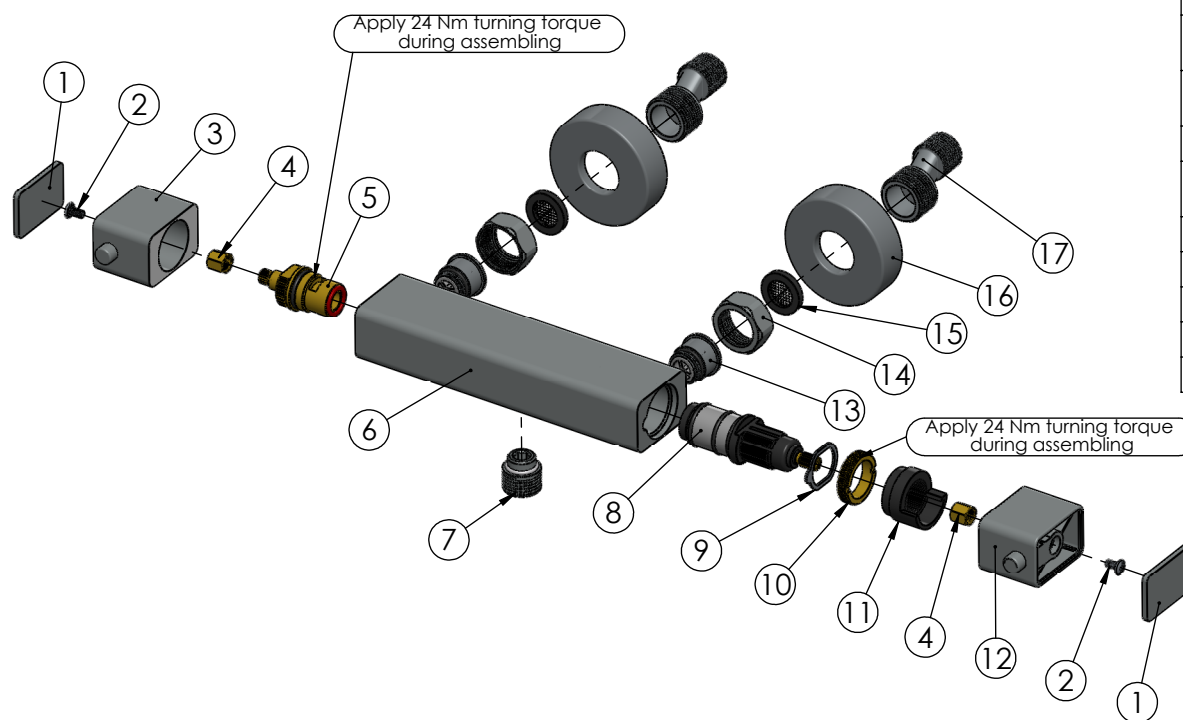

RUBINETA

Product name: **Faucet Thermo-12 square**
Product Code: **H2S0008**

ITEM NO.	PART CODE	NAME	QUANTITY
1	636138	Cap for handle Thermo-12 square	2
2	636545	Screw M4x10	2
3	631067	Handle Thermo-12 square	1
4	636569	Nut for handle Thermo-12 square	2
5	664148	Ceramic disk valve Thermo-12 square	1
6	635329	Body Thermo-12 square	1
7	637118	Adapter M15x1-G1/2 Thermo-12 square	1
8	636560	Thermostat Thermo-12 square	1
9	636570	Metal ring for thermostat Thermo-12 square	1
10	636571	Nut for thermostat Thermo-12 square	1
11	636559	Handle limiter Thermo-12 square	1
12	636572	Temperature handle Thermo-12 square	1
13	636366	Fixing back seat Thermo	2
14	636354	Back seat nut Thermo-10	2
15	632013	Washer G3/4" with net	2
16	636614	Fixing set plate Thermo/ULTRA	2
17	636601	Eccentric 43x10	2