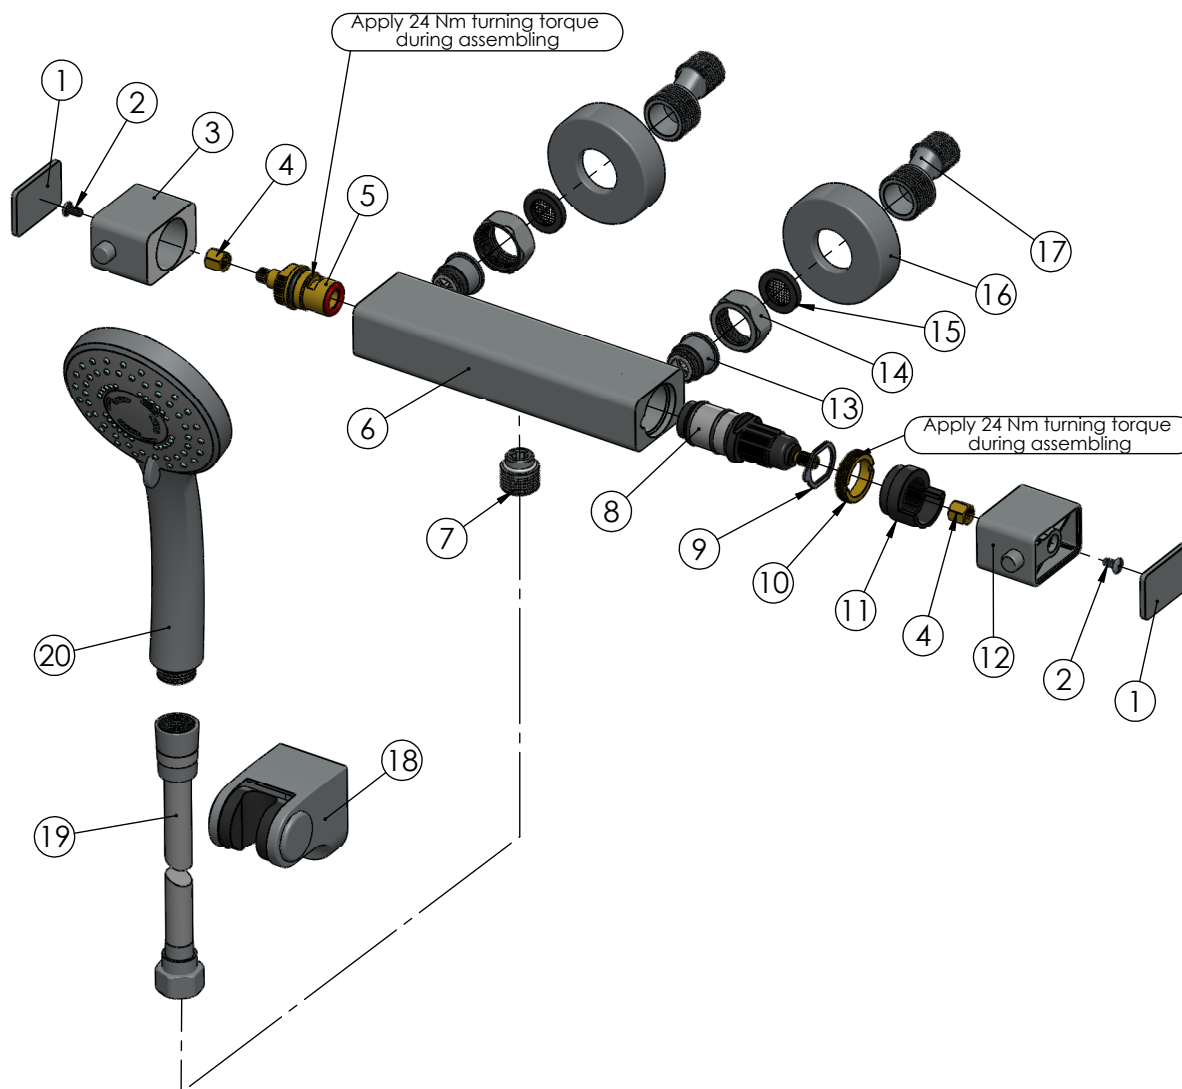

RUBINETA

Product name: **Faucet Thermo-12/K square**  
Product Code: **H2SOL08**

ITEM NO.	PART CODE	NAME	QUANTITY
1	636138	Cap for handle Thermo-12 square	2
2	636545	Screw M4x10	2
3	631067	Handle Thermo-12 square	1
4	636569	Nut for handle Thermo-12 square	2
5	664148	Ceramic disk valve Thermo-12 square	1
6	635329	Body Thermo-12 square	1
7	637118	Adapter M15x1-G1/2 Thermo-12 square	1
8	636560	Thermostat Thermo-12 square	1
9	636570	Metal ring for thermostat Thermo-12 square	1
10	636571	Nut for thermostat Thermo-12 square	1
11	636559	Handle limiter Thermo-12 square	1
12	636572	Temperature handle Thermo-12 square	1
13	636366	Fixing back seat Thermo	2
14	636354	Back seat nut Thermo-10	2
15	632013	Washer G3/4" with net	2
16	636614	Fixing set plate Thermo/ULTRA	2
17	636601	Eccentric 43x10	2
18	623003	Shower holder Fix	1
19	600055	Shower hose silver 150cm PVC Con/Imp	1
20	622B39	Handshower Slim	1